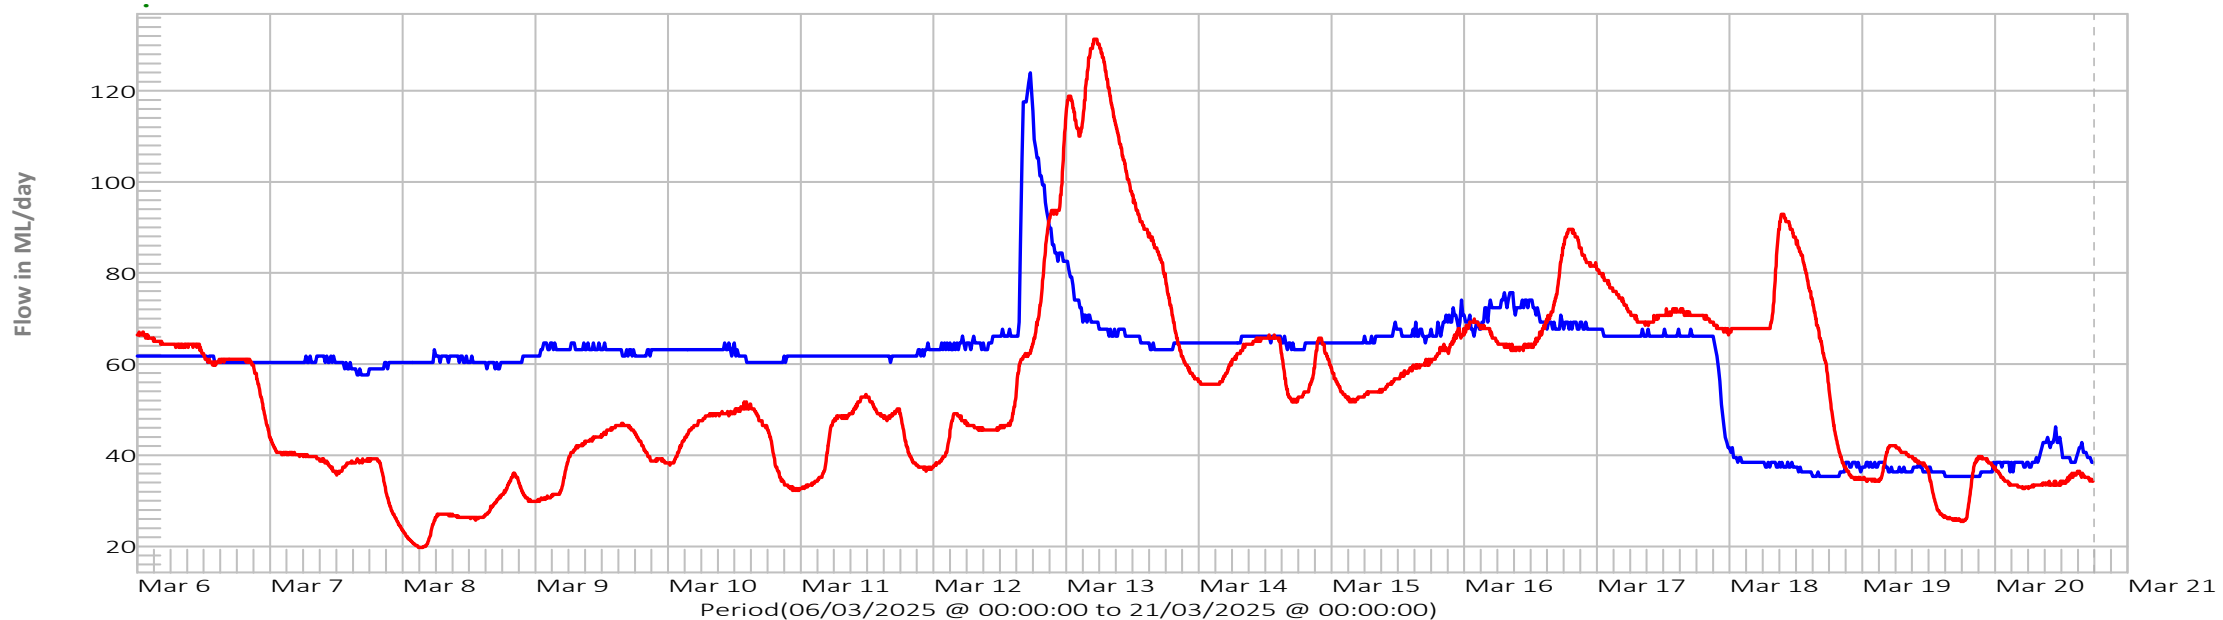

Shanna River at St Patricks Plain
 Shannon River at Hermitage

Last Reading ML/day:
 20/03/2025 @ 17:45:00 38.4
 20/03/2025 @ 17:45:00 34.3

20/03/2025 @ 17:56
 Time is Eastern Standard Time (EST)
 Represented by vertical dotted line.
 (add 1hr during day light savings)

Miena Rainfall
 Tods Corner Rainfall
 Shannon at Hermitage Rainfall