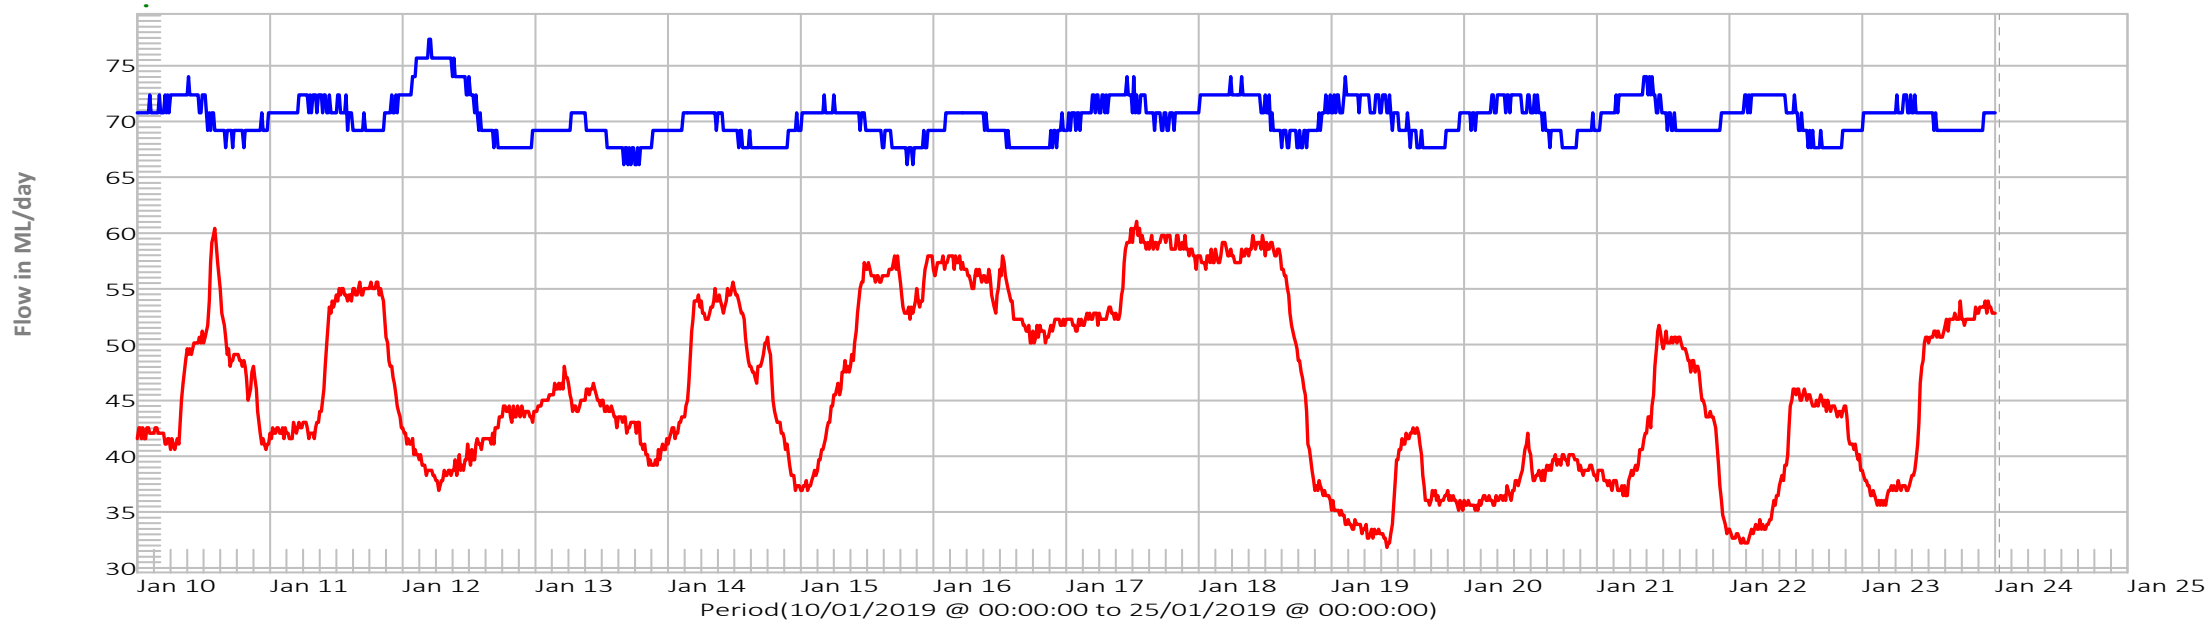

Shannon River at St Patricks Plain
 Shannon River at Hermitage

Last Reading ML/day:
 24/01/2019 @ 00:00:00 70.8
 24/01/2019 @ 00:00:00 52.8

24/01/2019 @ 00:46
 Time is Eastern Standard Time (EST)
 Represented by vertical dotted line.
 (add 1hr during day light savings)

Miena Rainfall
 Tods Corner Rainfall
 Shannon at Hermitage Rainfall