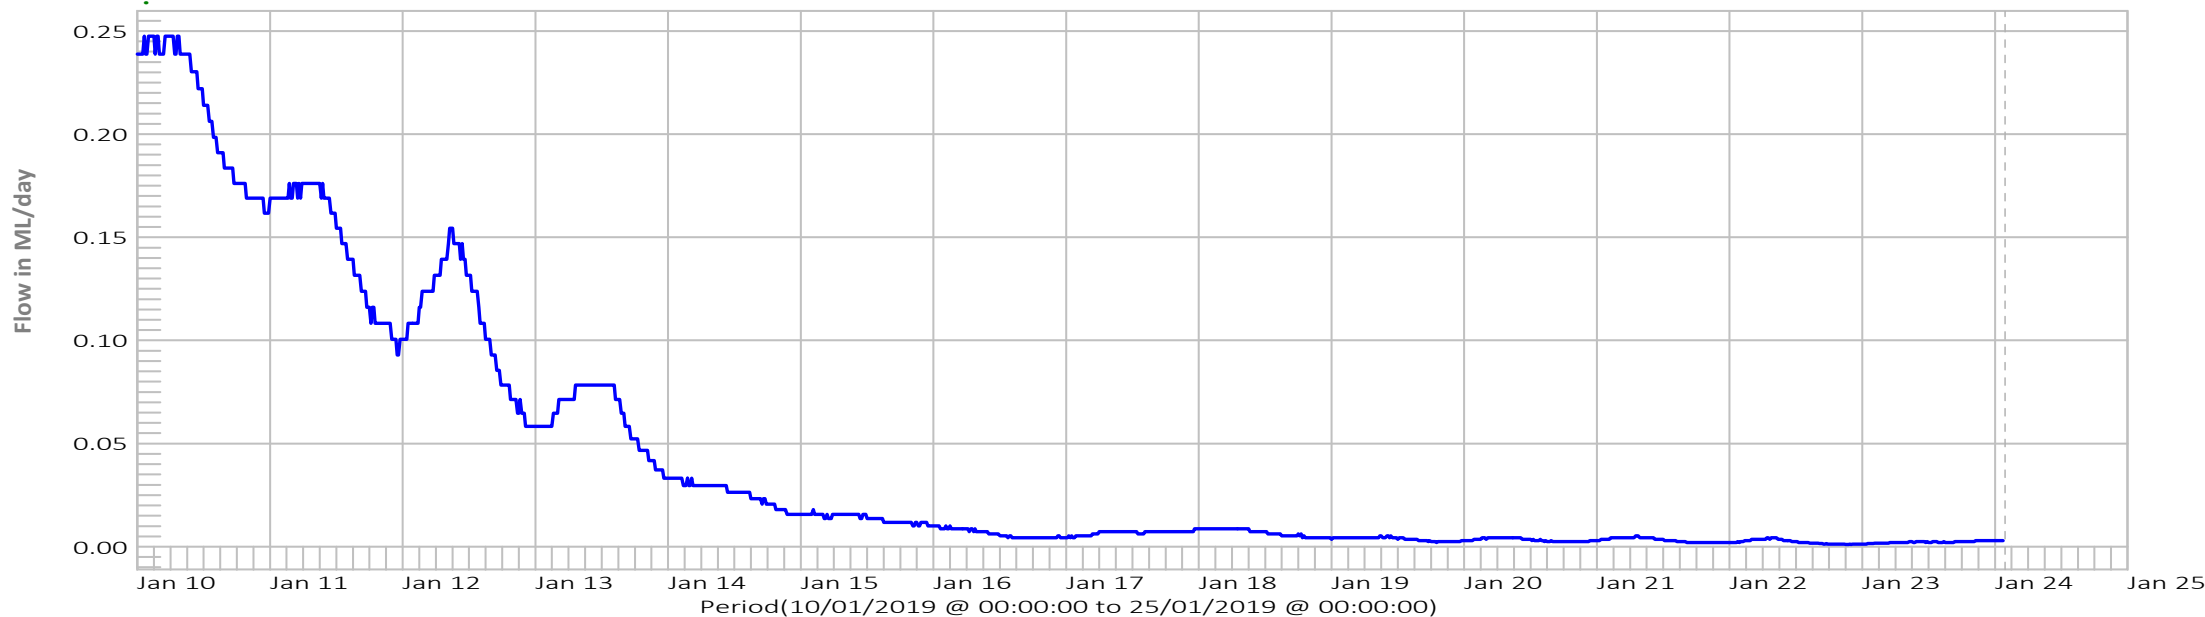

Pine Tree Rivulet at Lake Highway

Pine Tree Rivulet at Lake Highway Rainfall
Lake Augusta East Rainfall
Great Lake East Rainfall