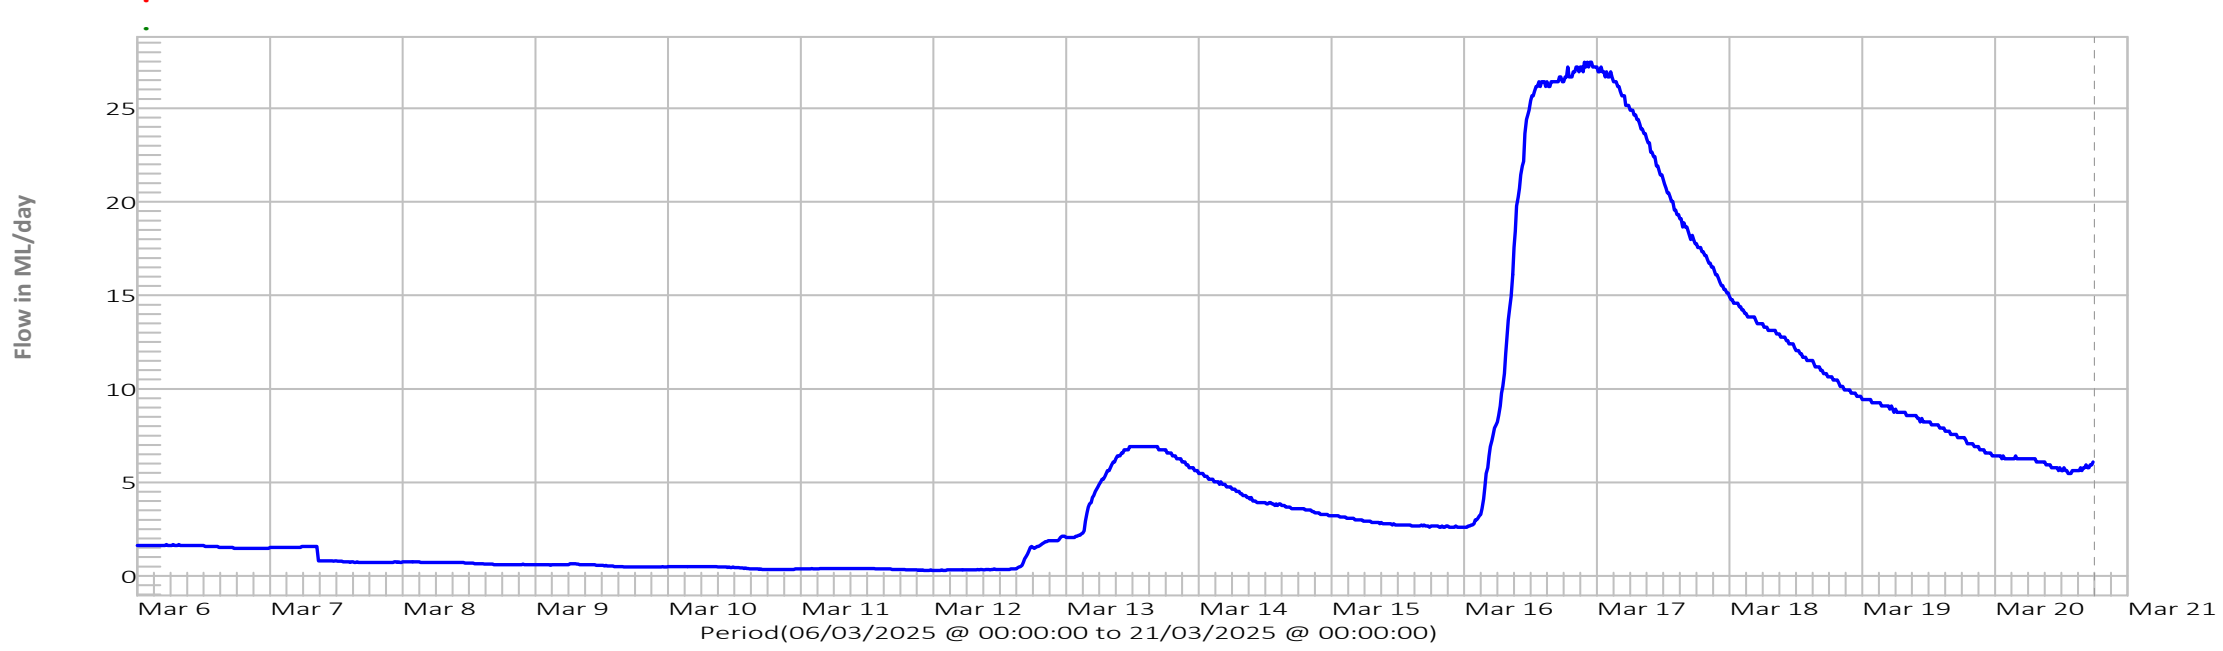

Last Reading ML/day:
20/03/2025 @ 17:45:00 6.1

20/03/2025 @ 17:58
Time is Eastern Standard Time (EST)
Represented by vertical dotted line.
(add 1hr during day light savings)

Pine Tree Rivulet at Lake Highway

Pine Tree Rivulet at Lake Highway Rainfall

Lake Augusta East Rainfall
Great Lake East Rainfall