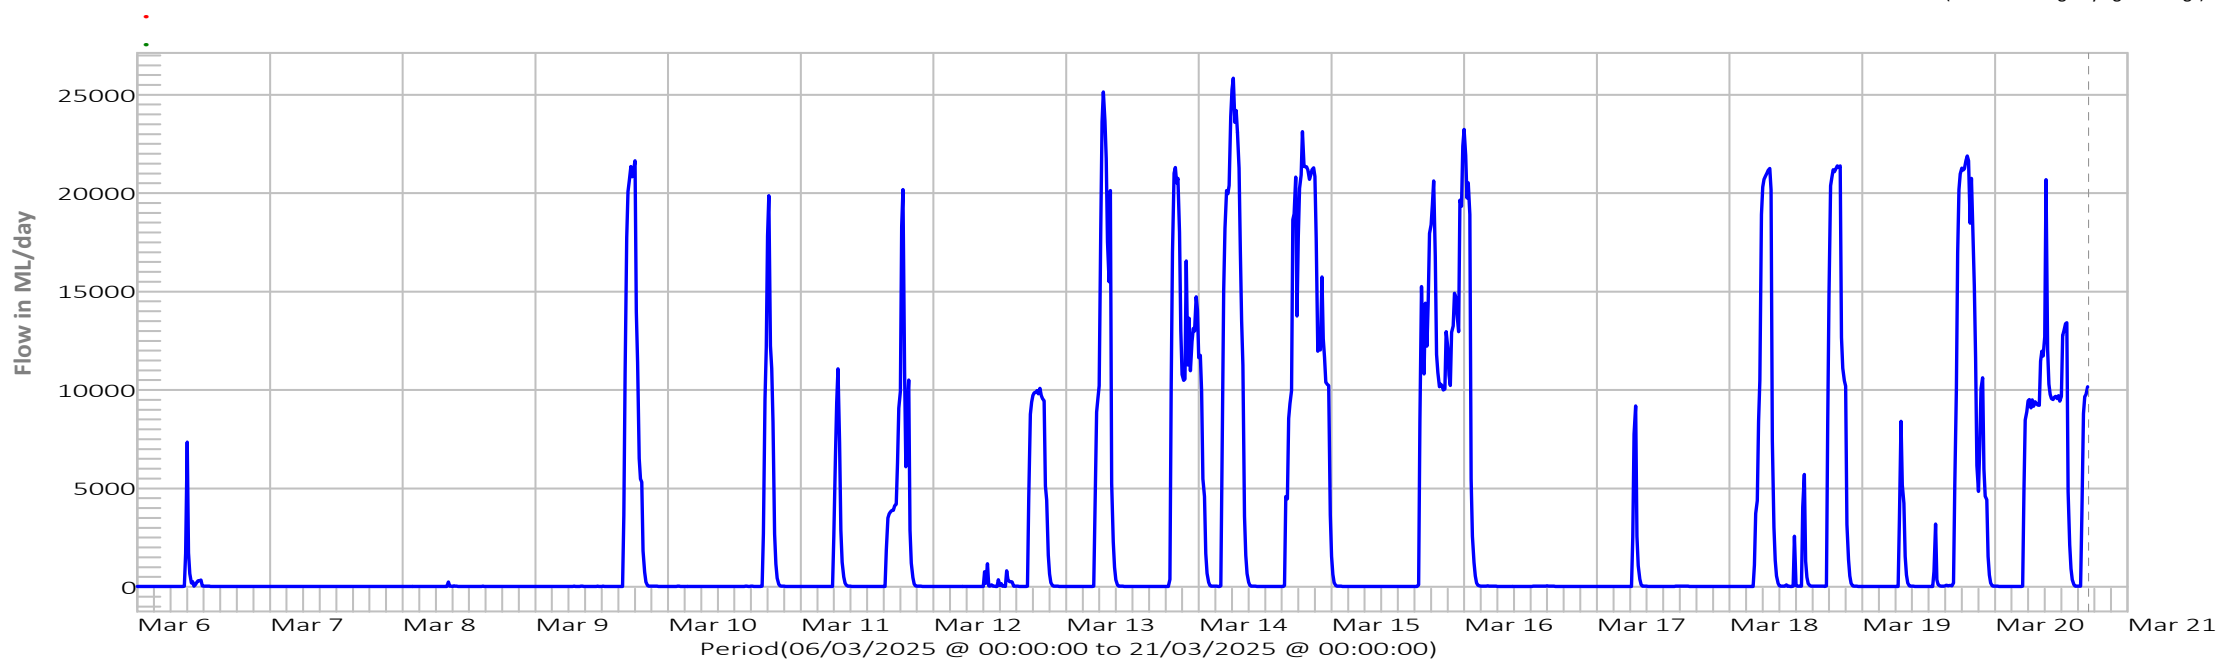

Last Reading ML/day:  
20/03/2025 @ 16:45:00 10162.3

20/03/2025 @ 16:57  
Time is Eastern Standard Time (EST)  
Represented by vertical dotted line.  
(add 1hr during day light savings)

### Pieman River below Reece Power Station

### Reece Dam Rainfall Zeehan Rainfall Bastyan Dam Rainfall