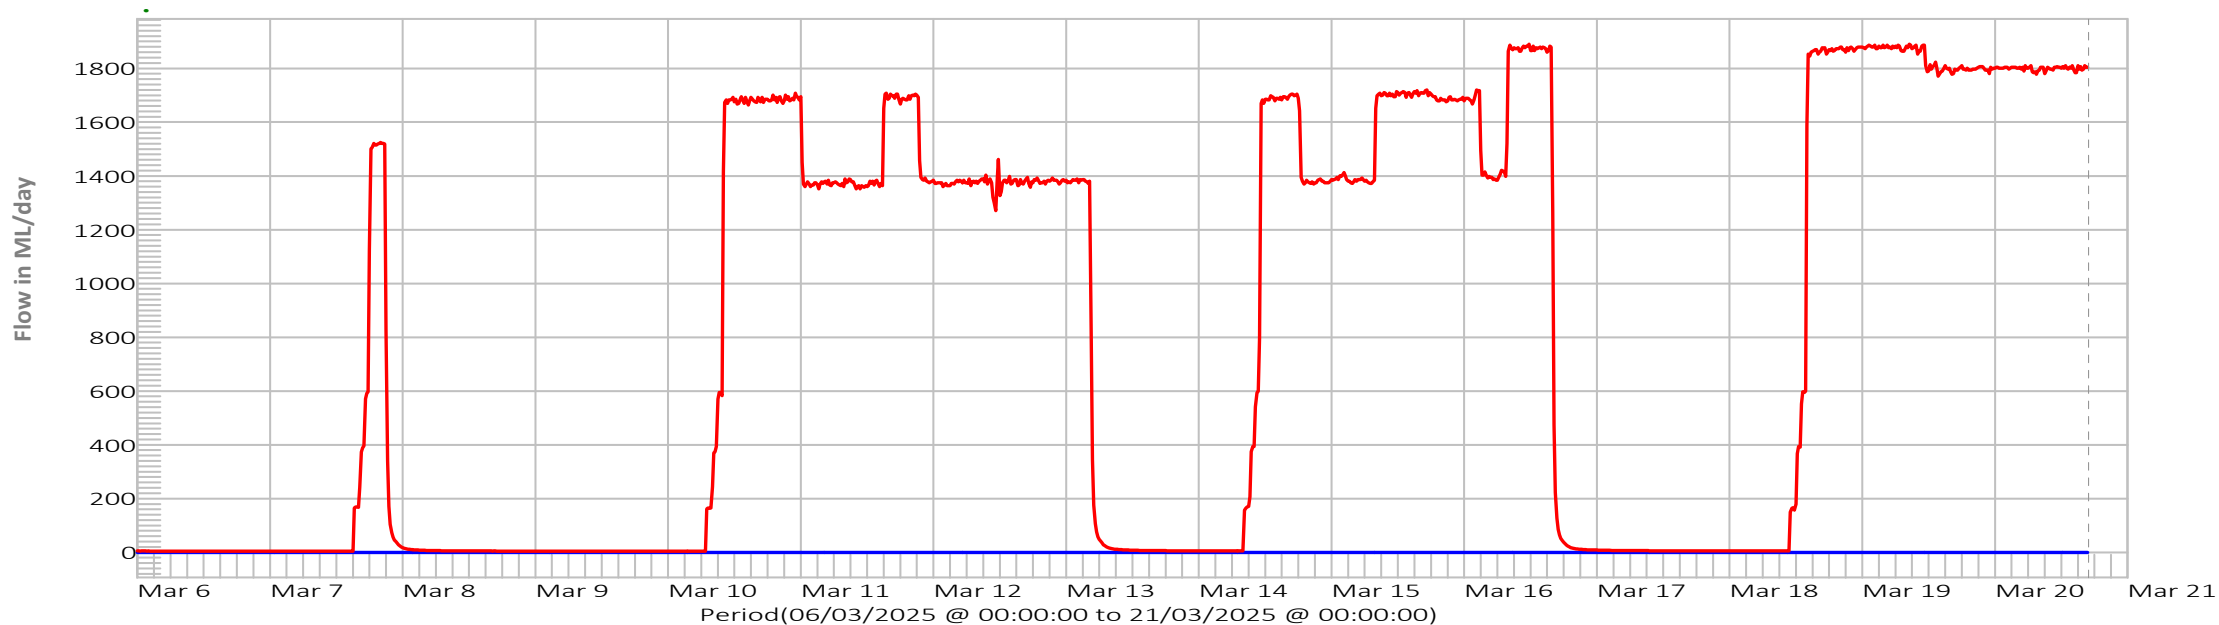

Lake Rowallan Spill

Mersey River above Arm River

Maggs Mountain Rainfall

Borradaile Plains Rainfall

Lake Mackenzie Rainfall