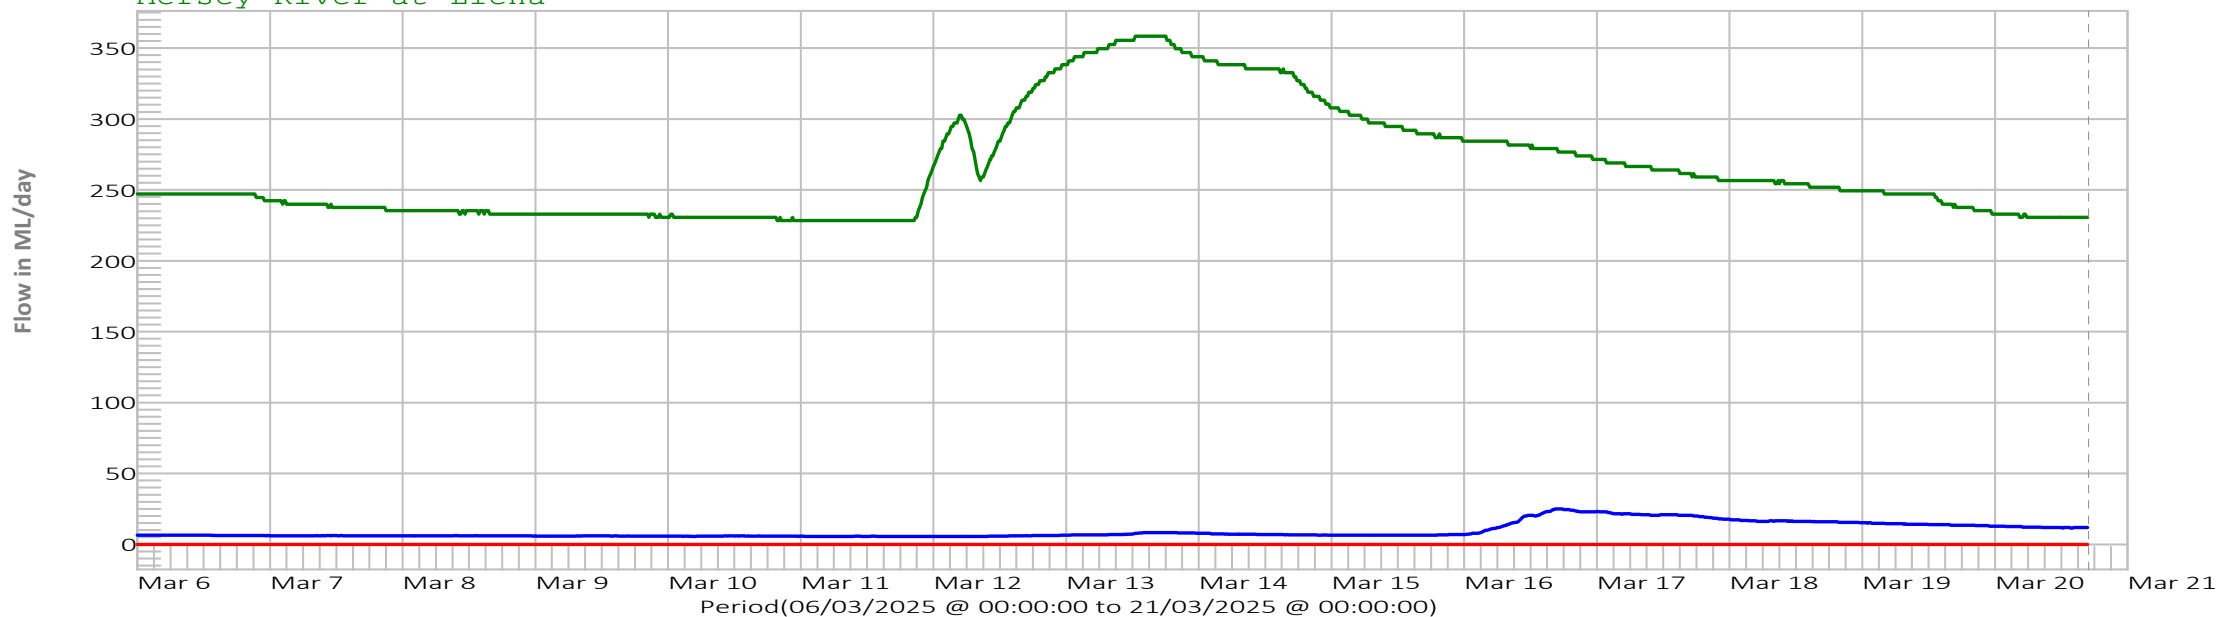

Last Reading ML/day:
 20/03/2025 @ 16:45:00 11.9
 20/03/2025 @ 16:45:00 0.0
 20/03/2025 @ 16:45:00 230.7

Time is Eastern Standard Time (EST)
 Represented by vertical dotted line.
 (add 1hr during day light savings)

Arm River above Mersey River
 Lake Parangana Spill
 Mersey River at Liena

Maggs Mountain Rainfall
 Borradaile Plains Rainfall
 Lake Mackenzie Rainfall