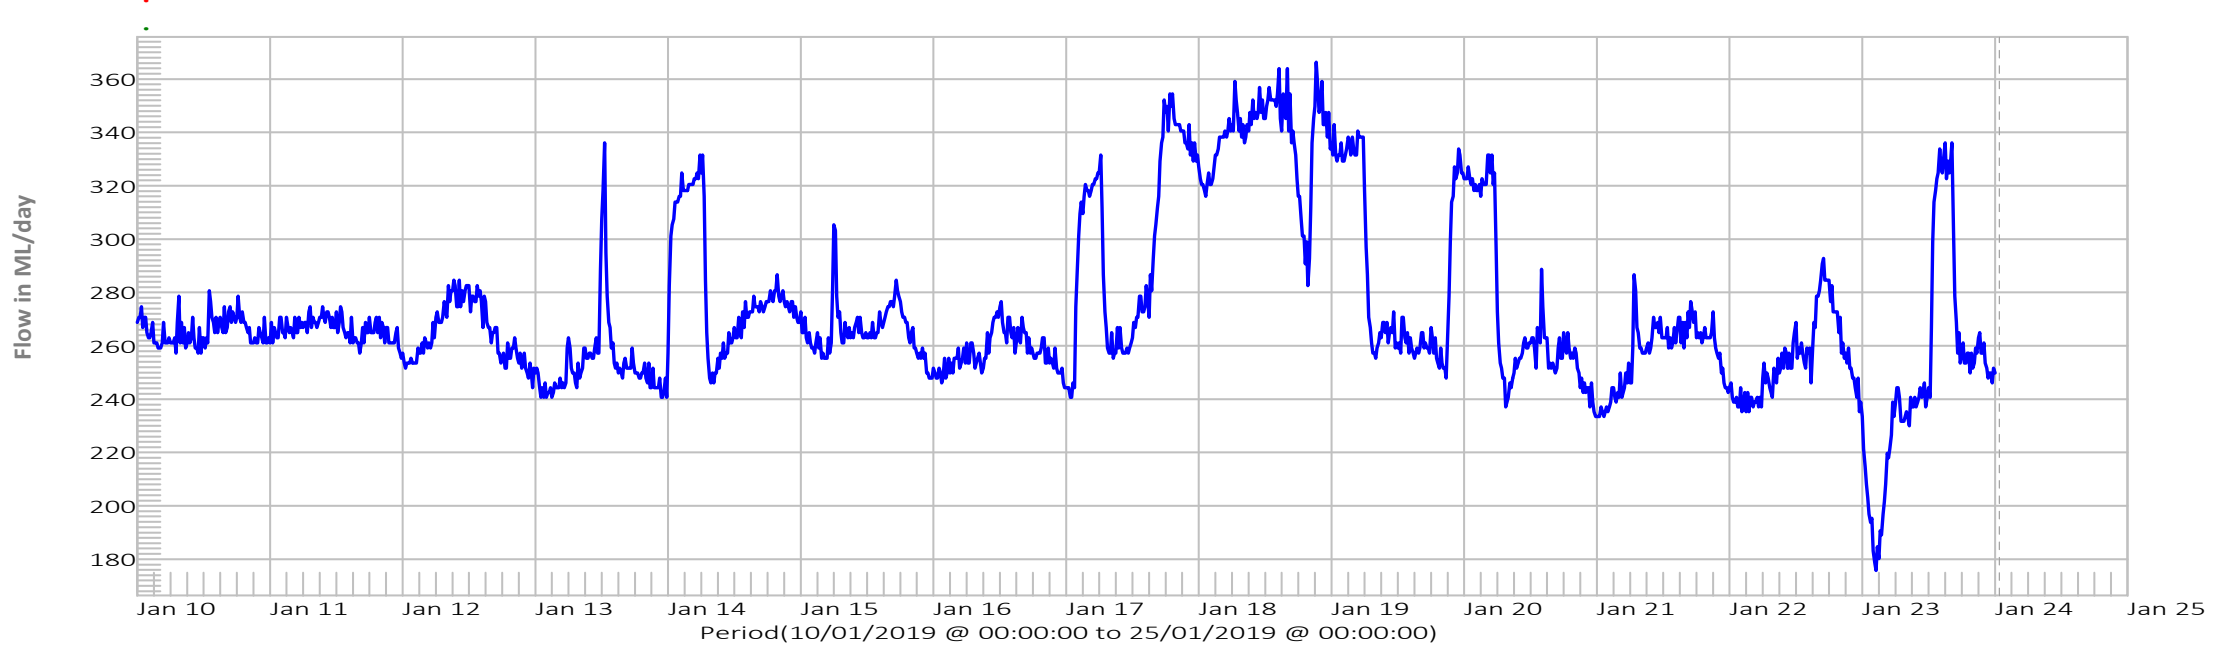

Last Reading ML/day:

24/01/2019 @ 00:00:00 249.8

24/01/2019 @ 00:47

Time is Eastern Standard Time (EST)  
Represented by vertical dotted line.  
(add 1hr during day light savings)

### Meander River at Deloraine