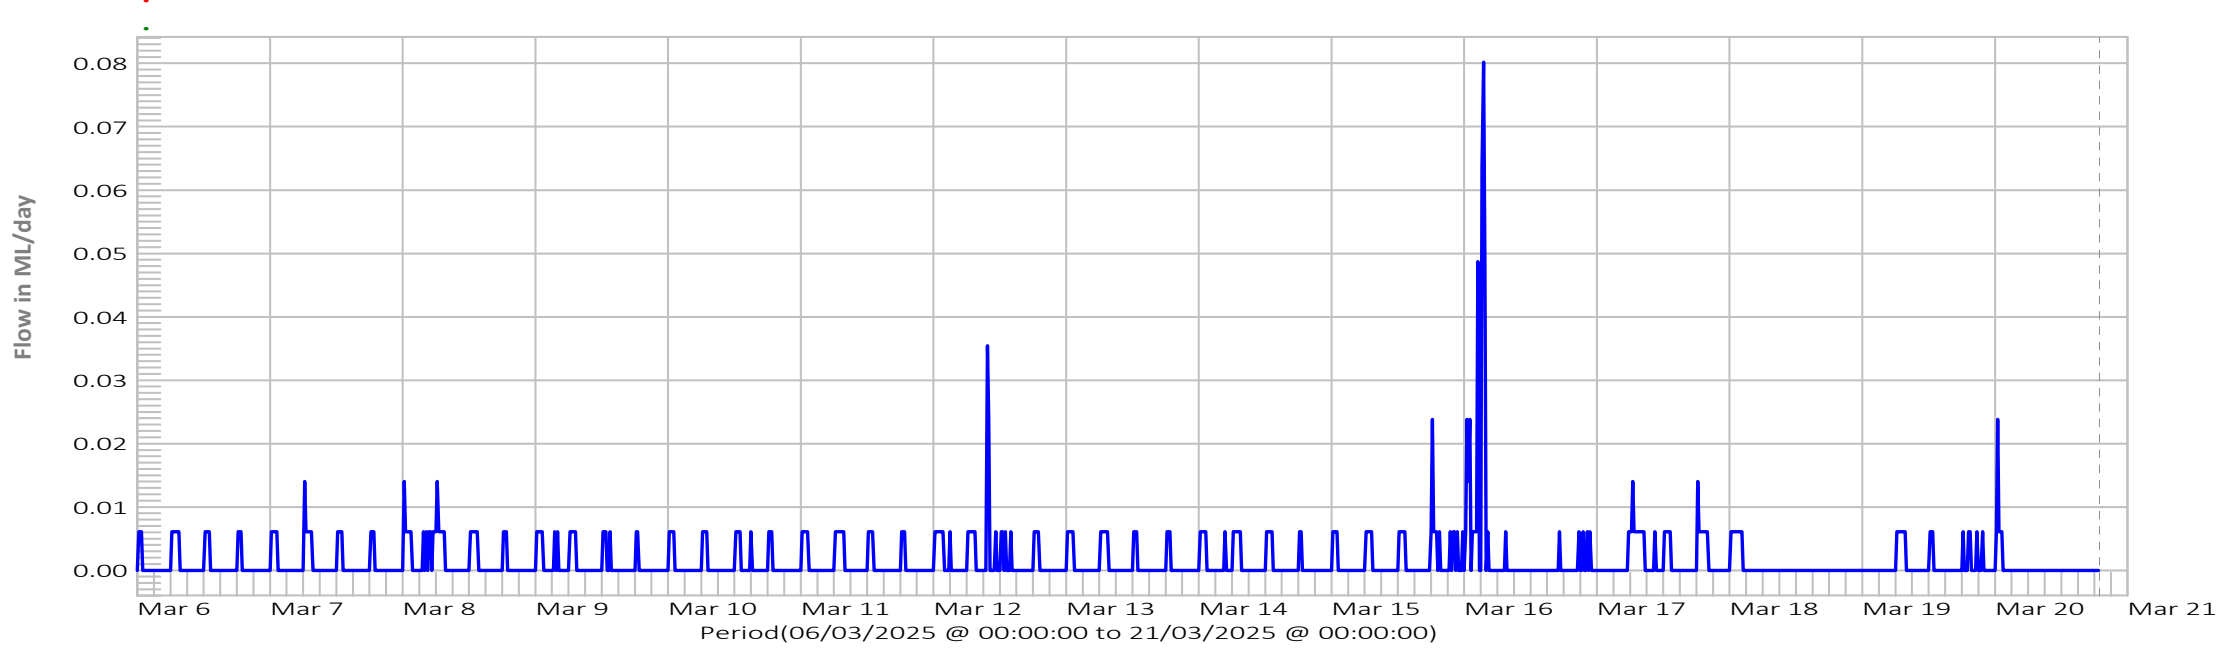

Liawenee Canal

Pine Tree Rivulet at Lake Highway Rainfall  
Lake Augusta East Rainfall  
Great Lake East Rainfall