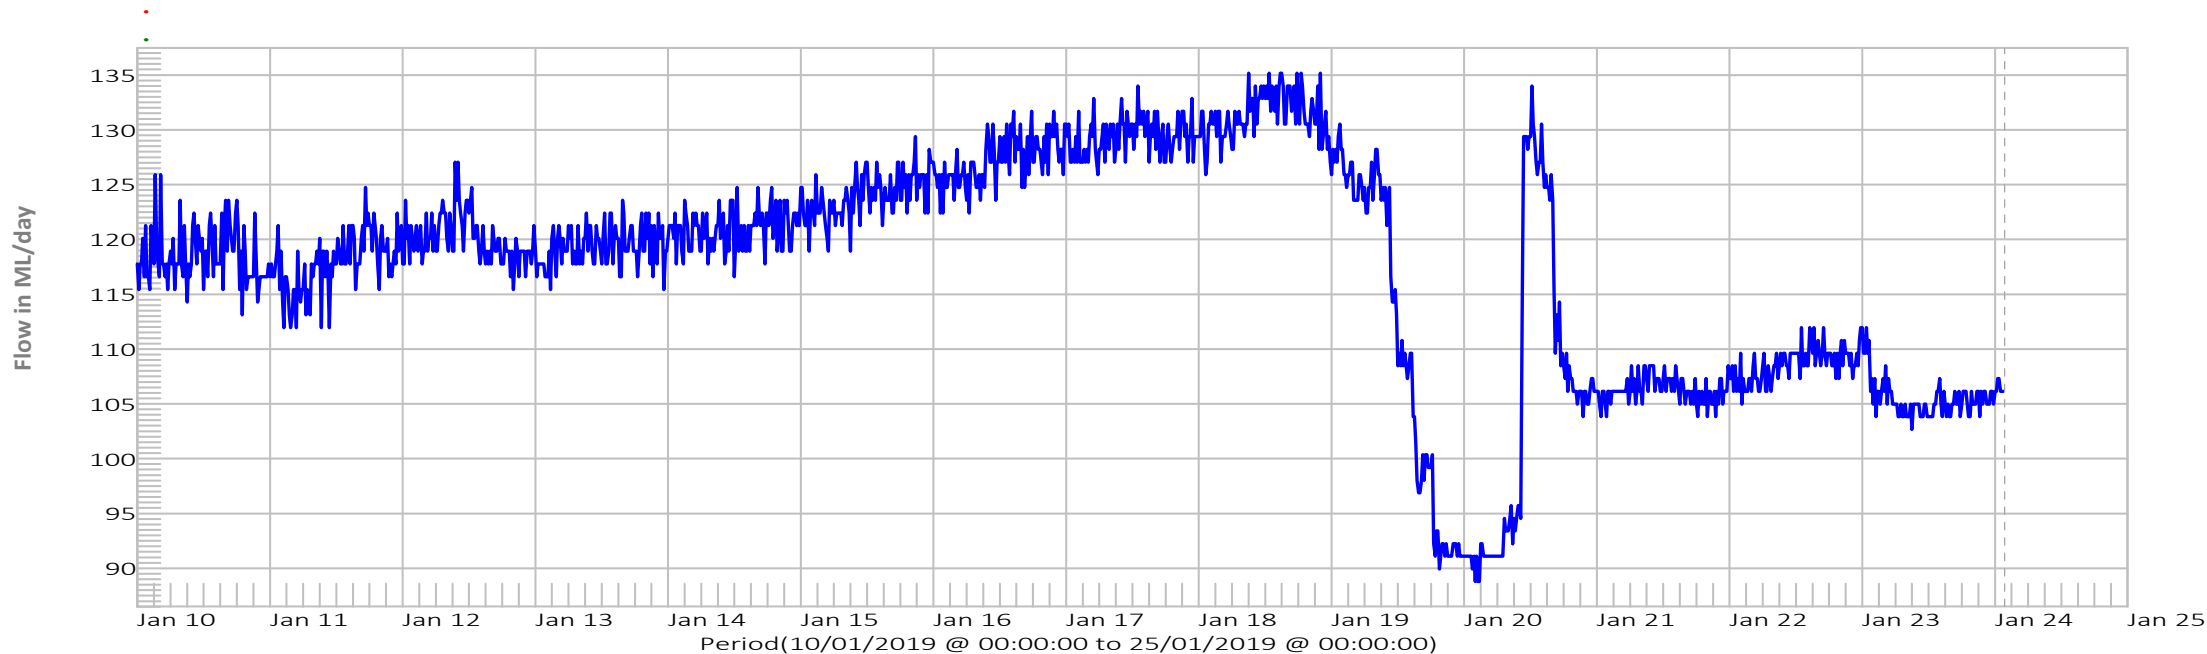

Last Reading ML/day:
24/01/2019 @ 01:30:00 106.1

24/01/2019 @ 01:47
Time is Eastern Standard Time (EST)
Represented by vertical dotted line.
(add 1hr during day light savings)

Lake River 20m downstream of Woods Lake

Poatina Tailrace Rainfall
Tods Corner Canal Rainfall
Miena Rainfall