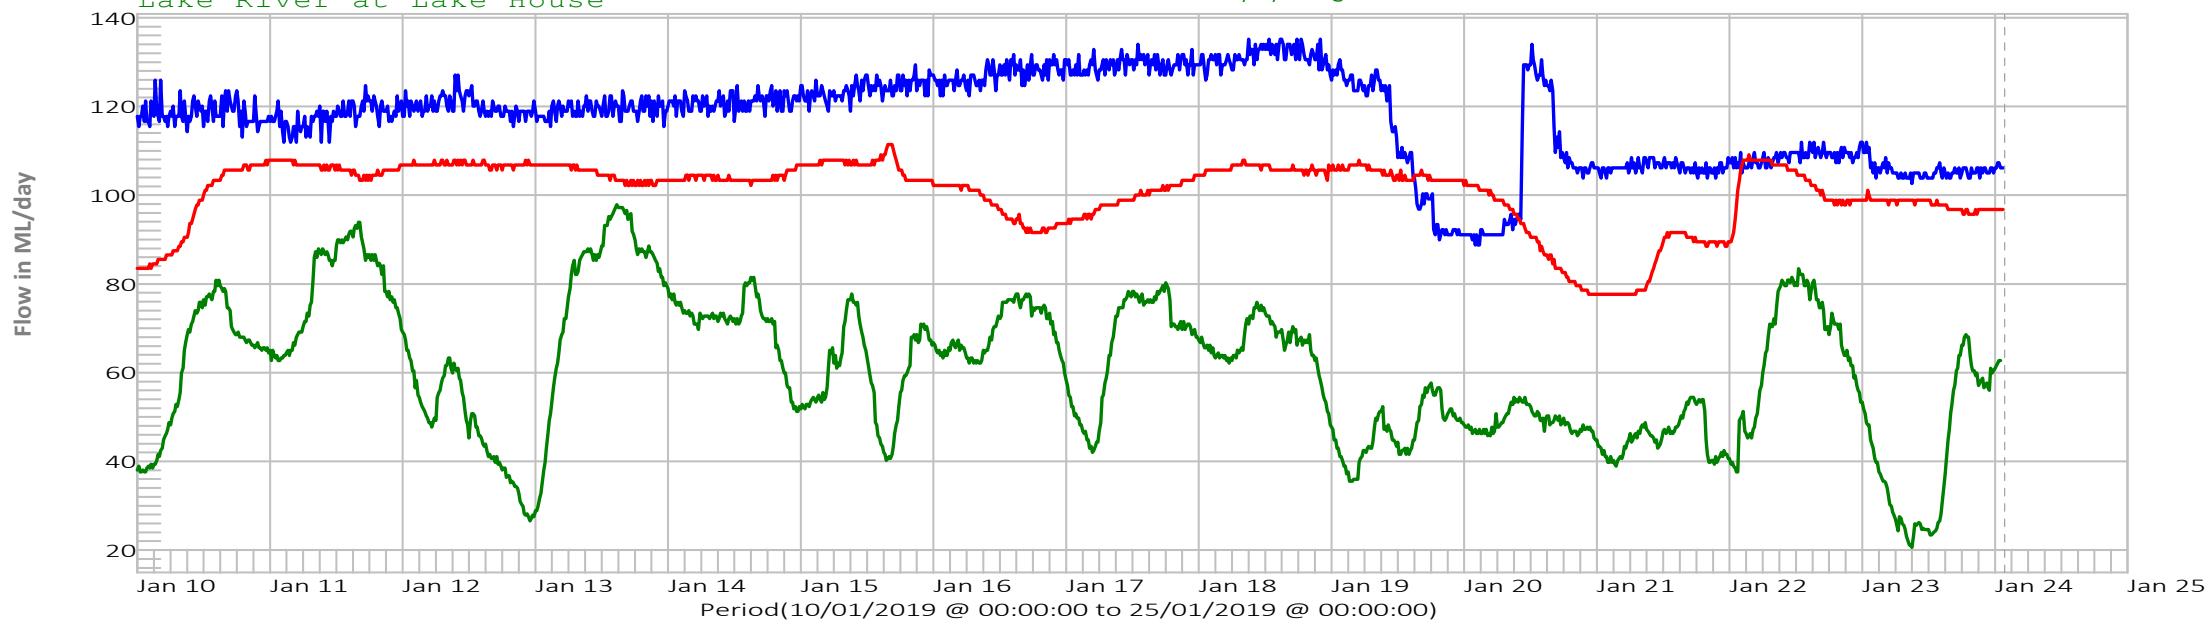

Last Reading ML/day:

24/01/2019 @ 01:30:00 106.1
 24/01/2019 @ 01:30:00 96.8
 24/01/2019 @ 01:30:00 62.7

Lake River 20m downstream of Woods Lake
 Lake River at Parknook
 Lake River at Lake House

Poatina Tailrace Rainfall
 Tods Corner Canal Rainfall
 Miena Rainfall