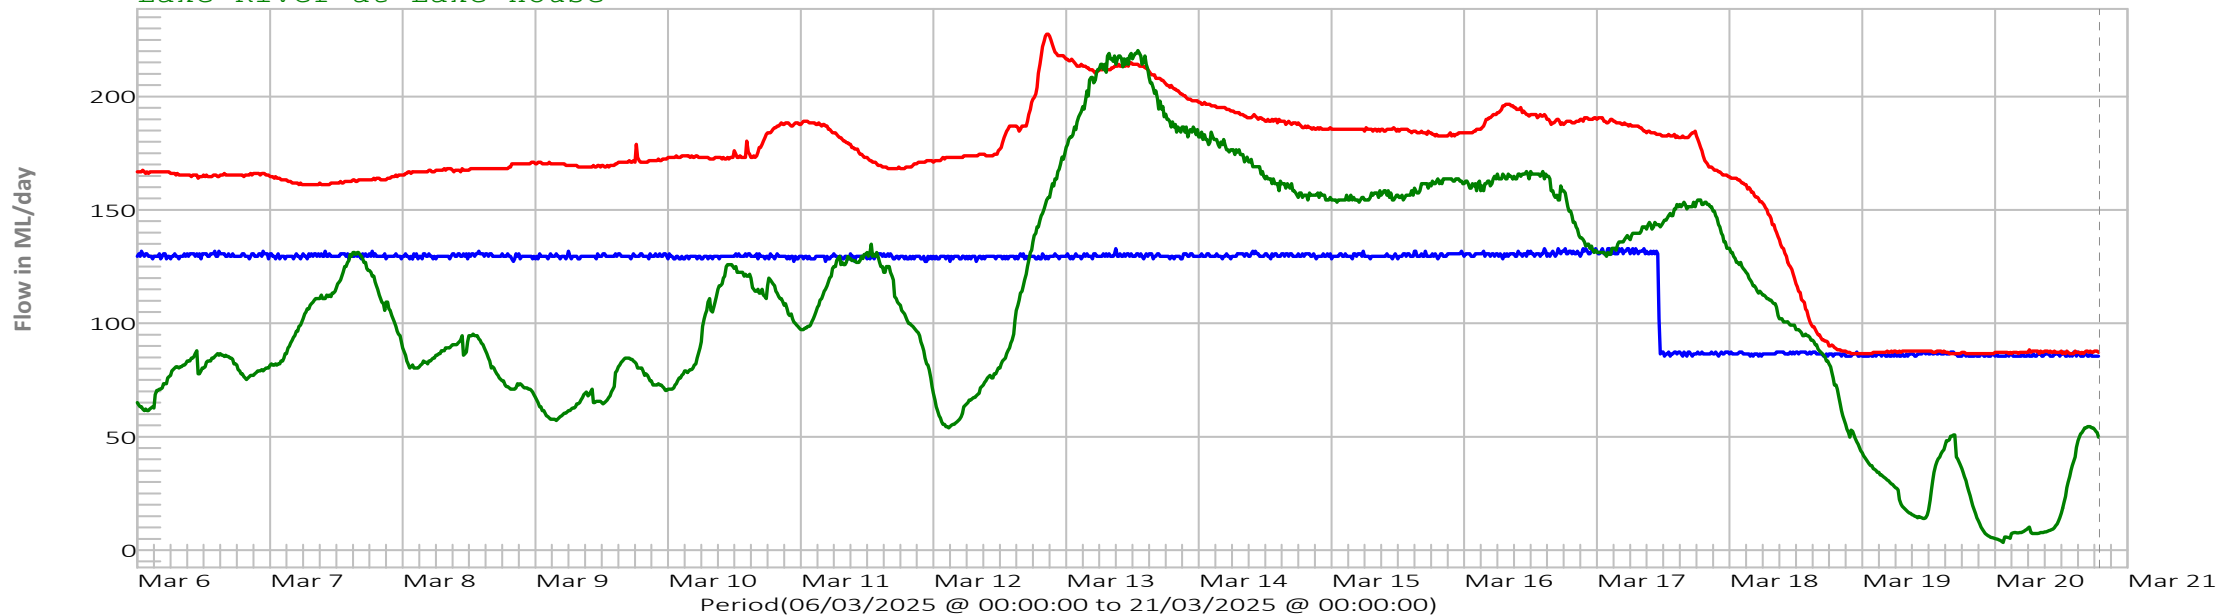

Last Reading ML/day:  
 20/03/2025 @ 18:45:00 85.6  
 20/03/2025 @ 18:45:00 87.2  
 20/03/2025 @ 18:45:00 49.7

Time is Eastern Standard Time (EST)  
 Represented by vertical dotted line.  
 (add 1hr during day light savings)

Lake River 20m downstream of Woods Lake  
 Lake River at Parknook  
 Lake River at Lake House

Period(06/03/2025 @ 00:00:00 to 21/03/2025 @ 00:00:00)

Poatina Tailrace Rainfall  
 Tods Corner Canal Rainfall  
 Miena Rainfall

Period(06/03/2025 @ 00:00:00 to 21/03/2025 @ 00:00:00)