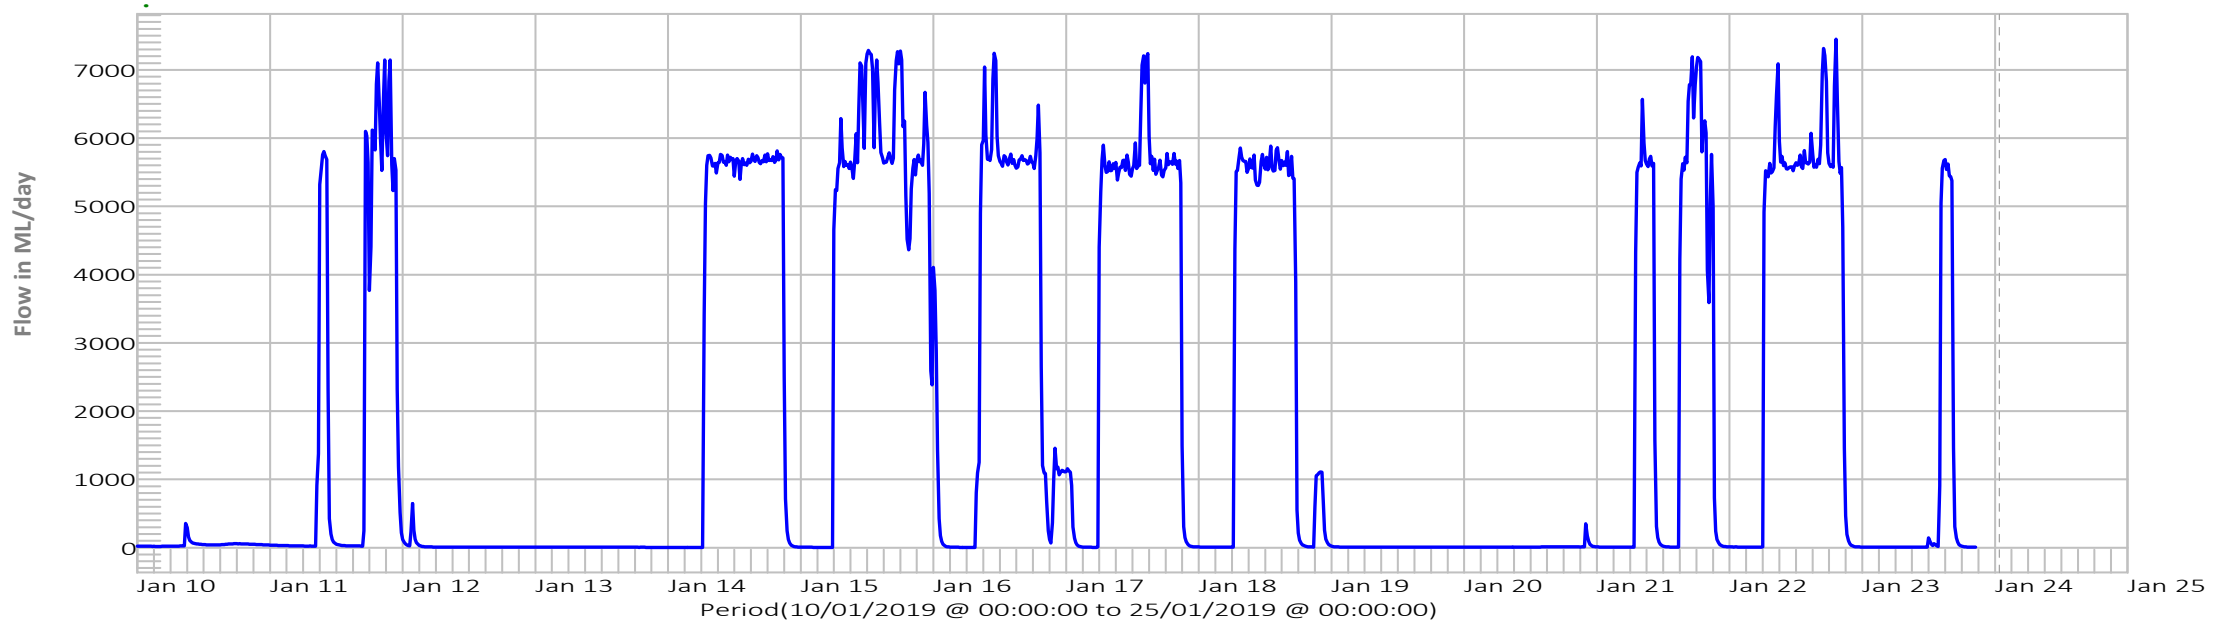

King River below John Butters Power Station

Lake Burbury Rainfall
Howards Plains Rainfall
Zeehan Rainfall