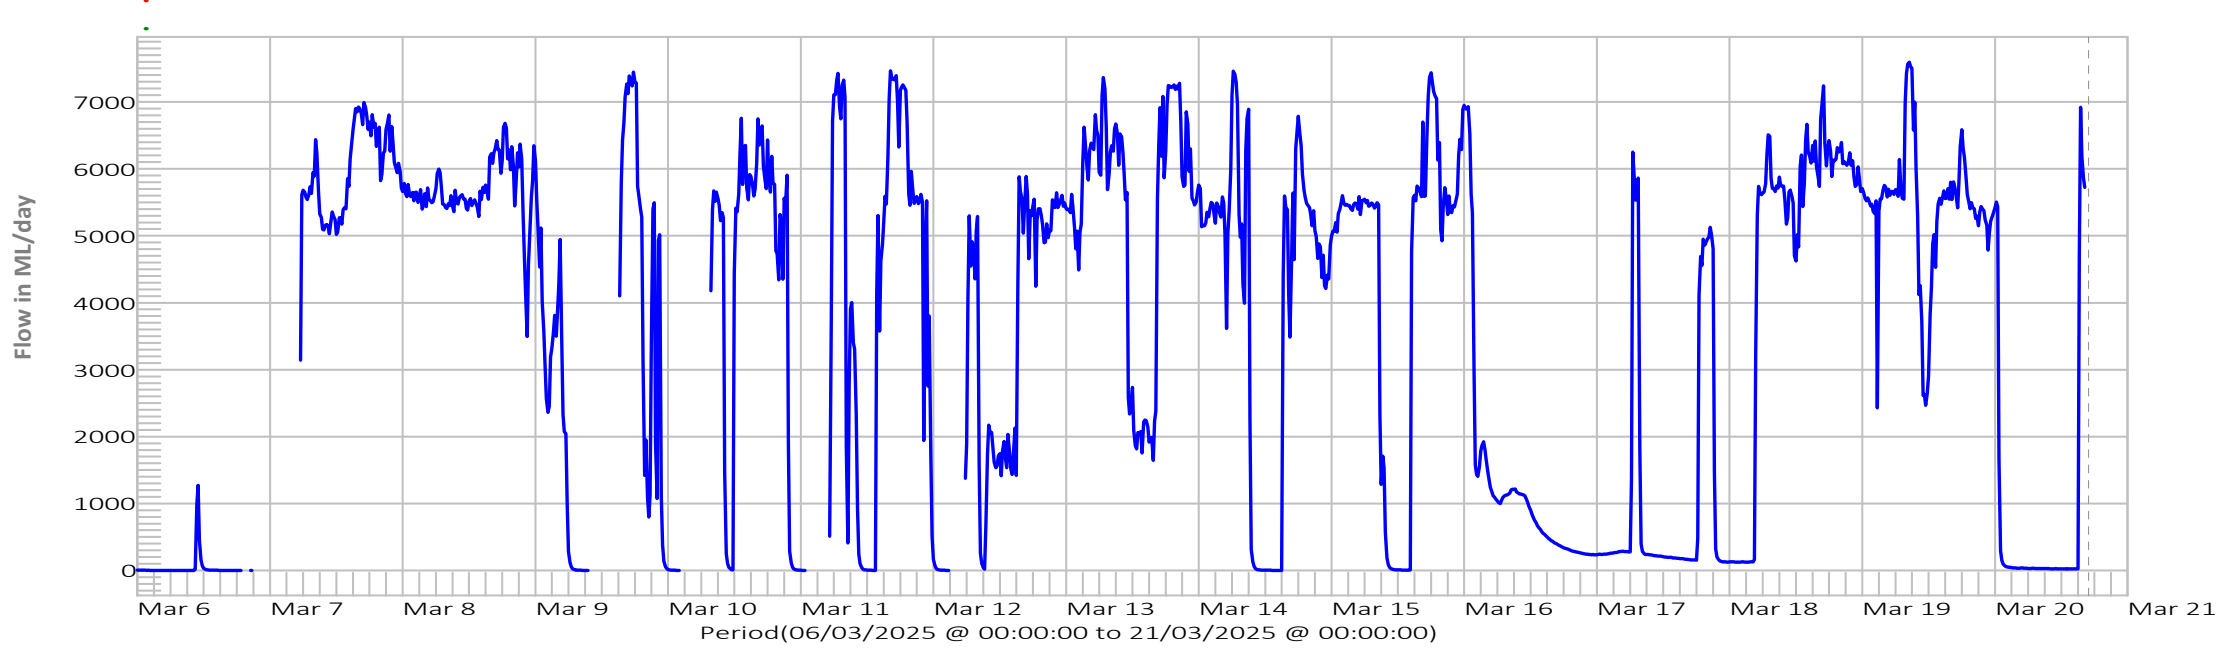

King River below John Butters Power Station

Lake Burbury Rainfall Howards Plains Rainfall Zeehan Rainfall