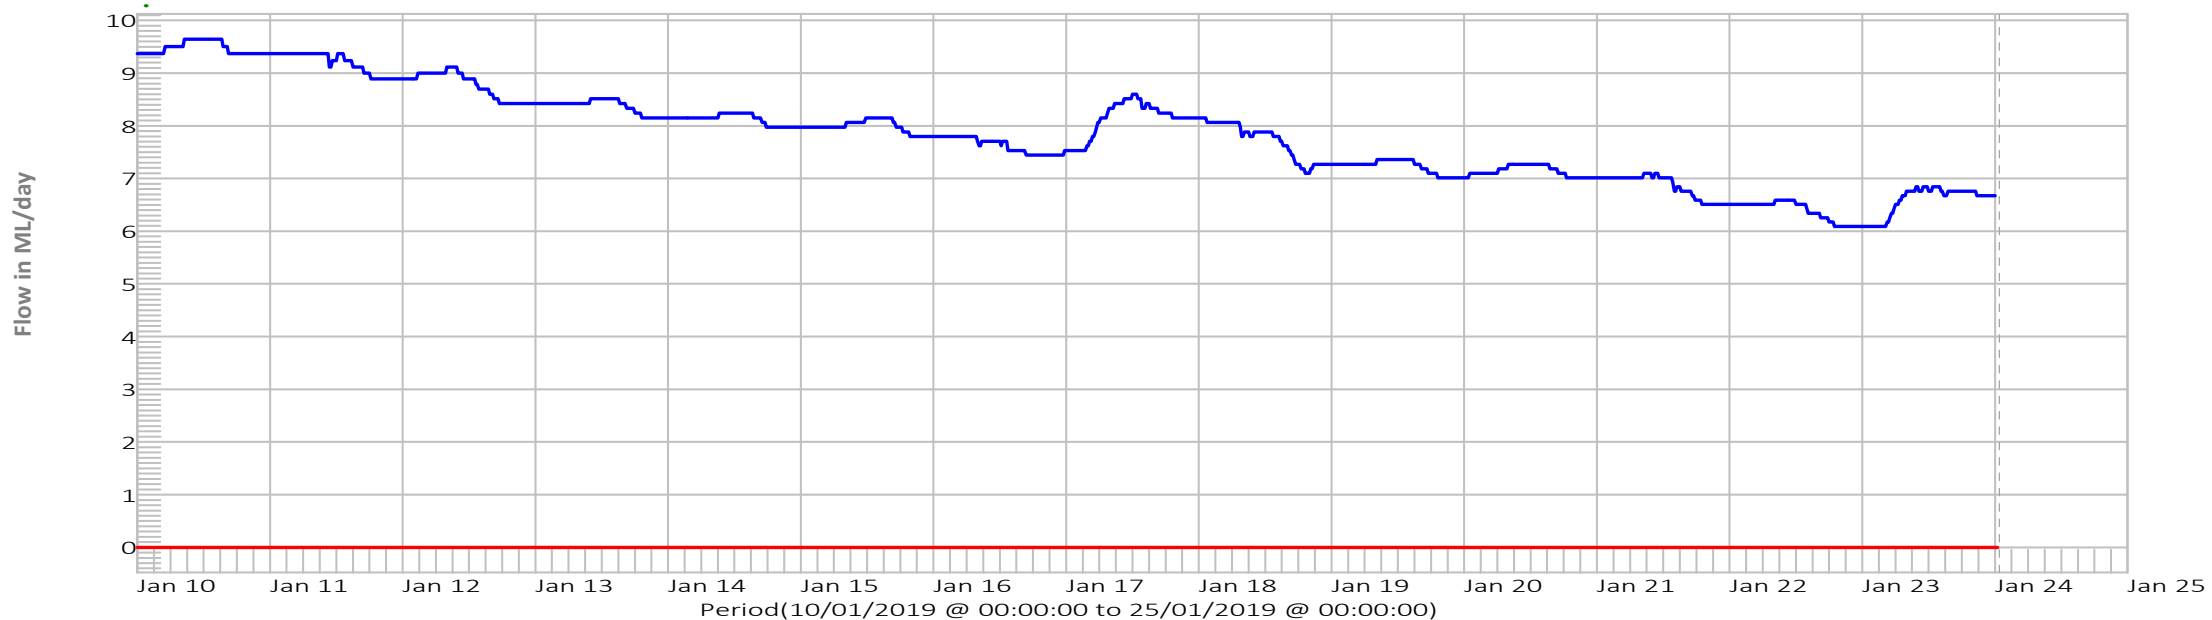

Last Reading ML/day:
 24/01/2019 @ 00:00:00 6.7
 24/01/2019 @ 00:30:00 0.0

Iris River at Middlesex Plains
 Lake Gairdner Spill

Cradle Valley Rainfall
 Borradaile Plains Rainfall
 Lake Gairdner Rainfall