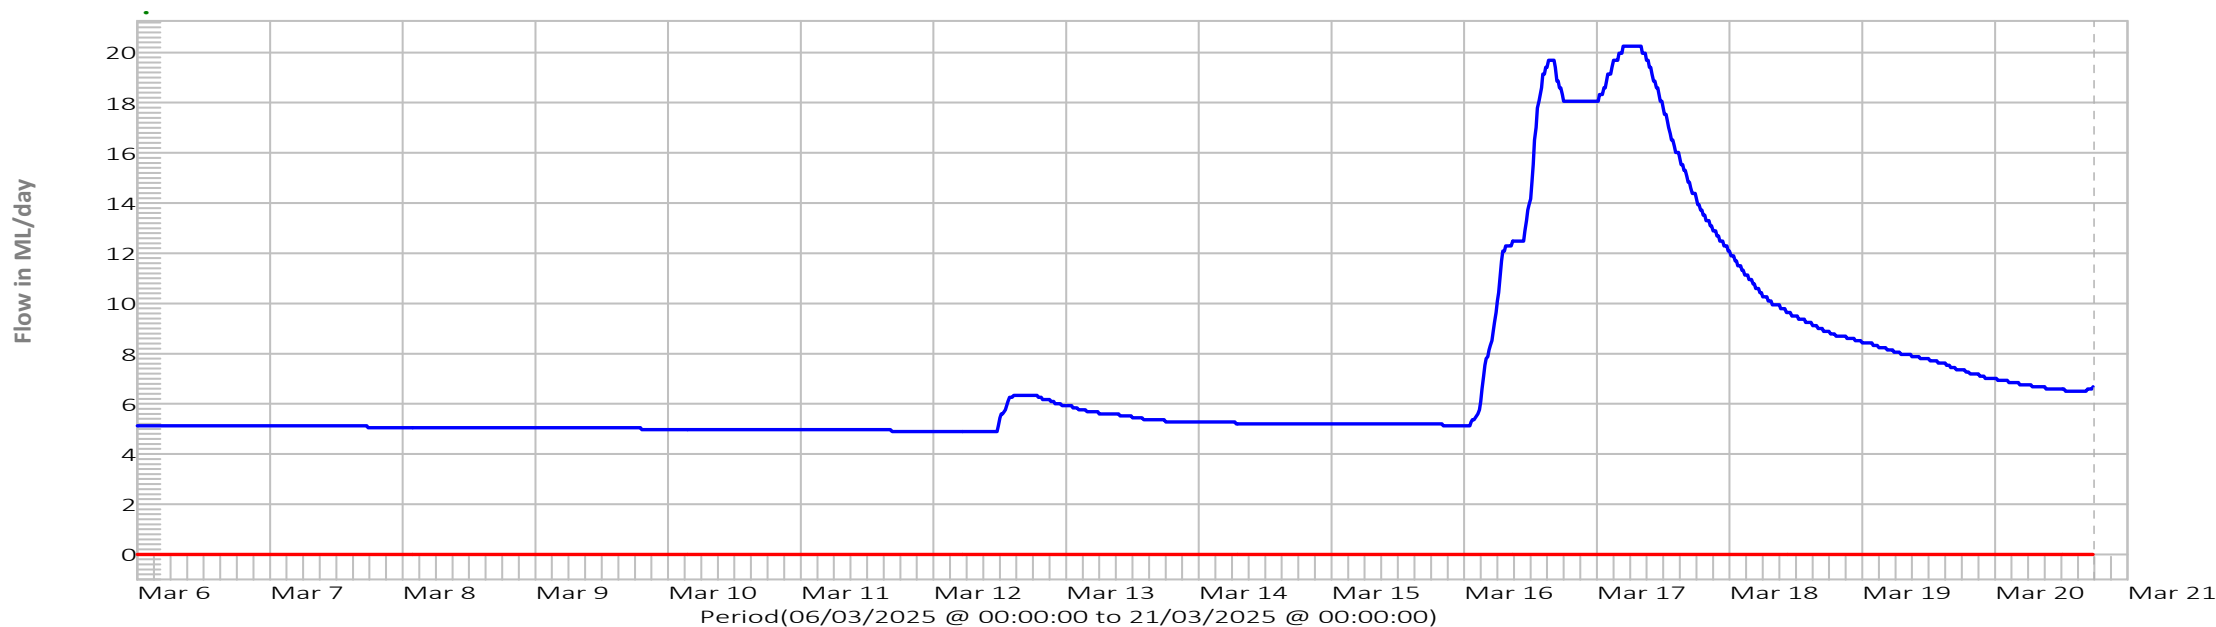

Last Reading ML/day:
20/03/2025 @ 17:45:00 6.7
20/03/2025 @ 17:45:00 0.0

Image created:
20/03/2025 @ 17:55
Time is Eastern Standard Time (EST)
Represented by vertical dotted line.
(add 1hr during day light savings)

Iris River at Middlesex Plains
Lake Gairdner Spill

Cradle Valley Rainfall
Borradaile Plains Rainfall
Lake Gairdner Rainfall