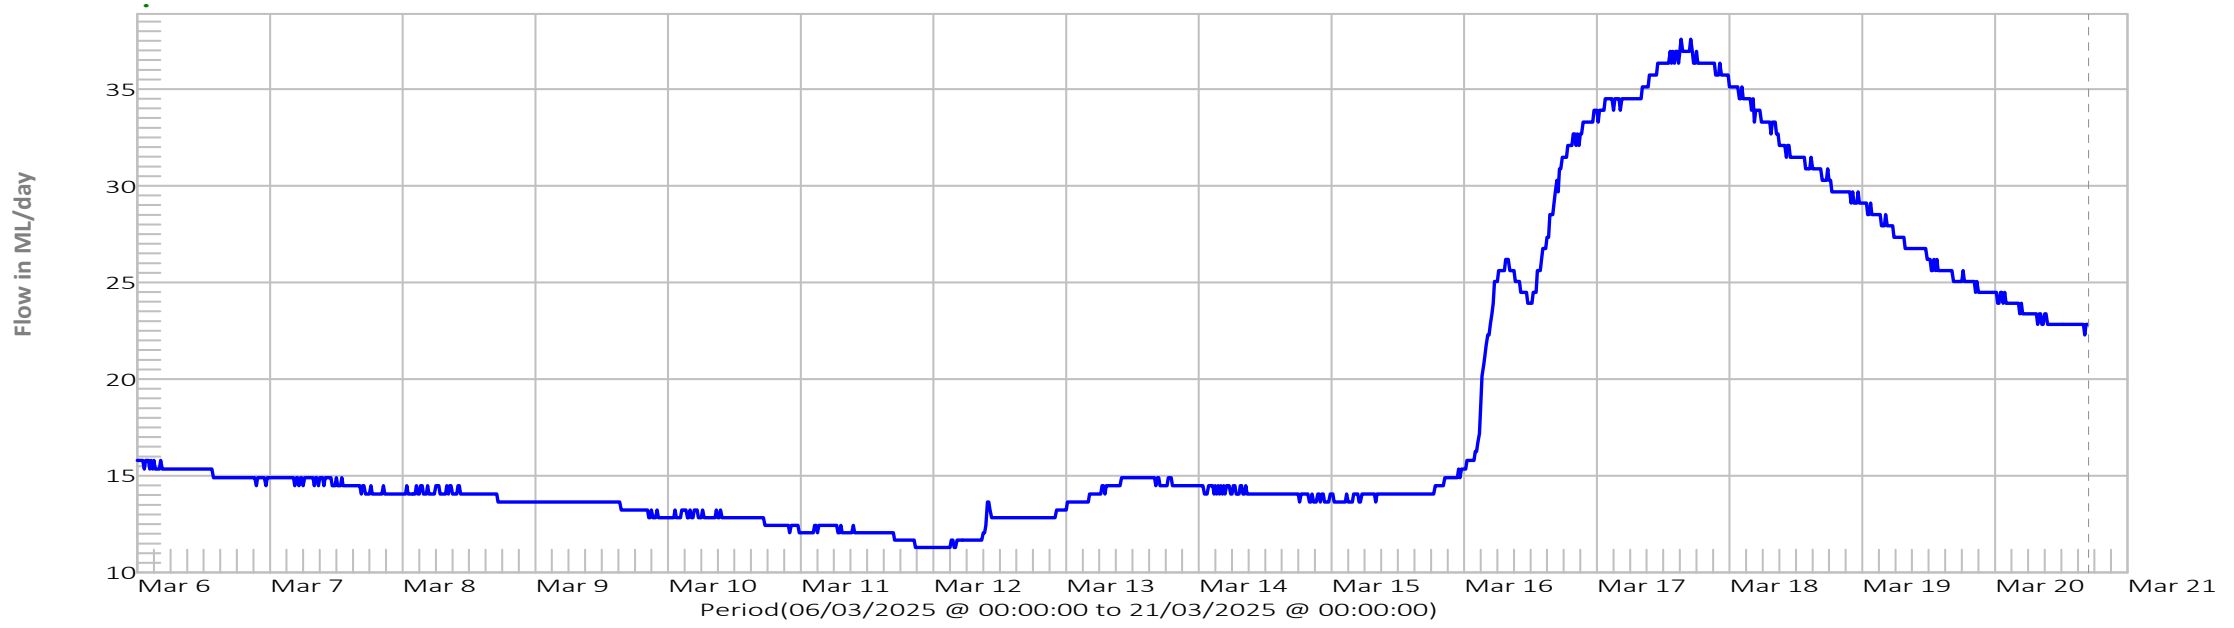

Hellyer River at Guildford Junction

Que River Rainfall
Waratah Rainfall
Cradle Mt Rainfall