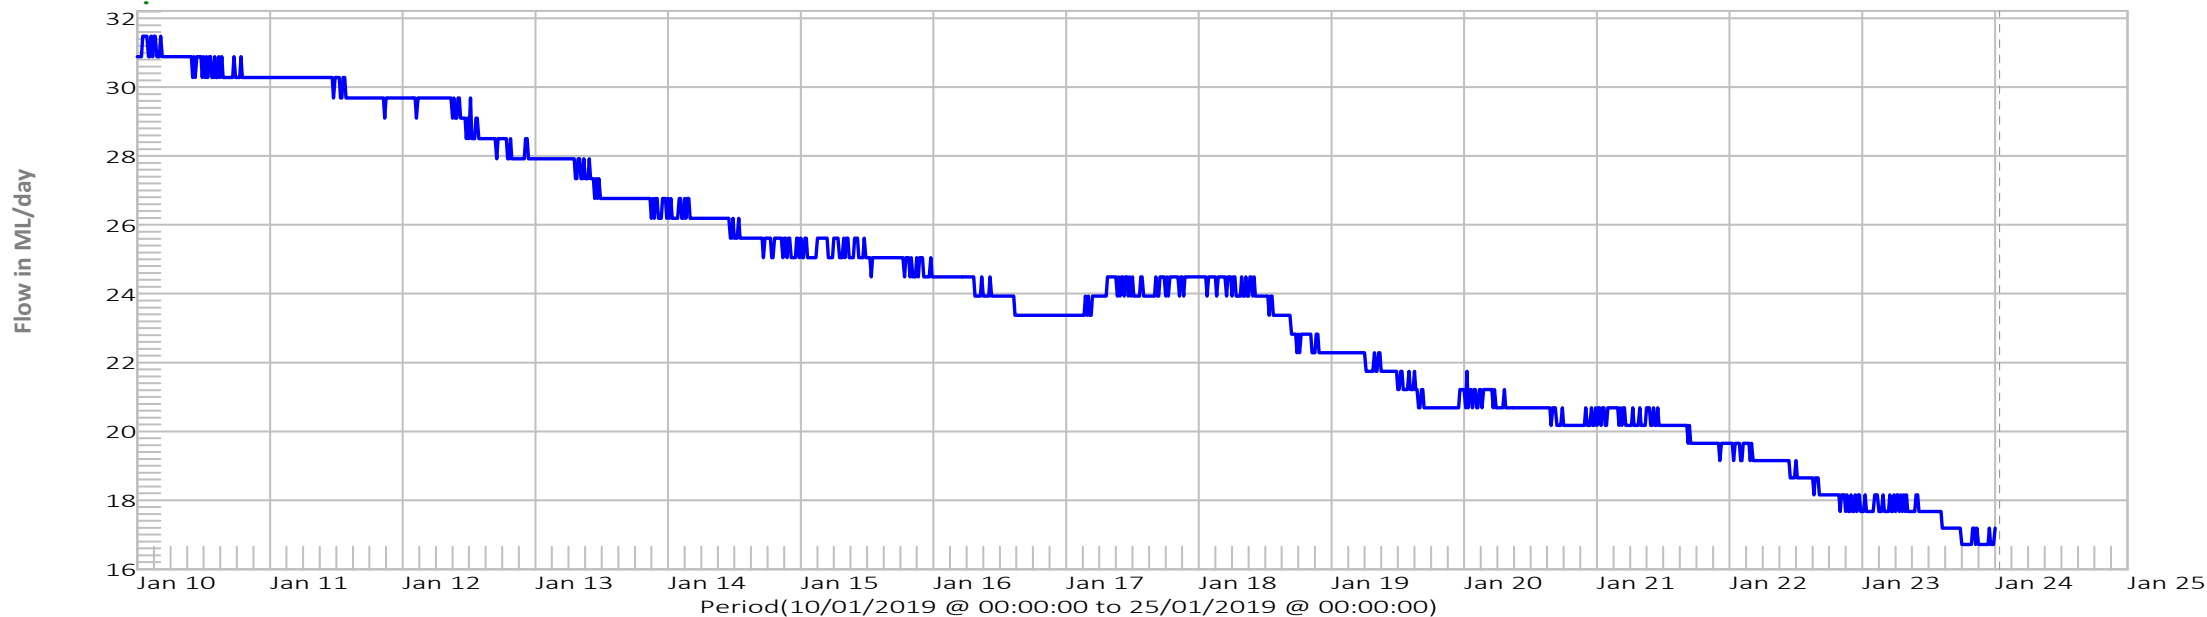

Hellyer River at Guildford Junction

Que River Rainfall
Waratah Rainfall
Cradle Mt Rainfall