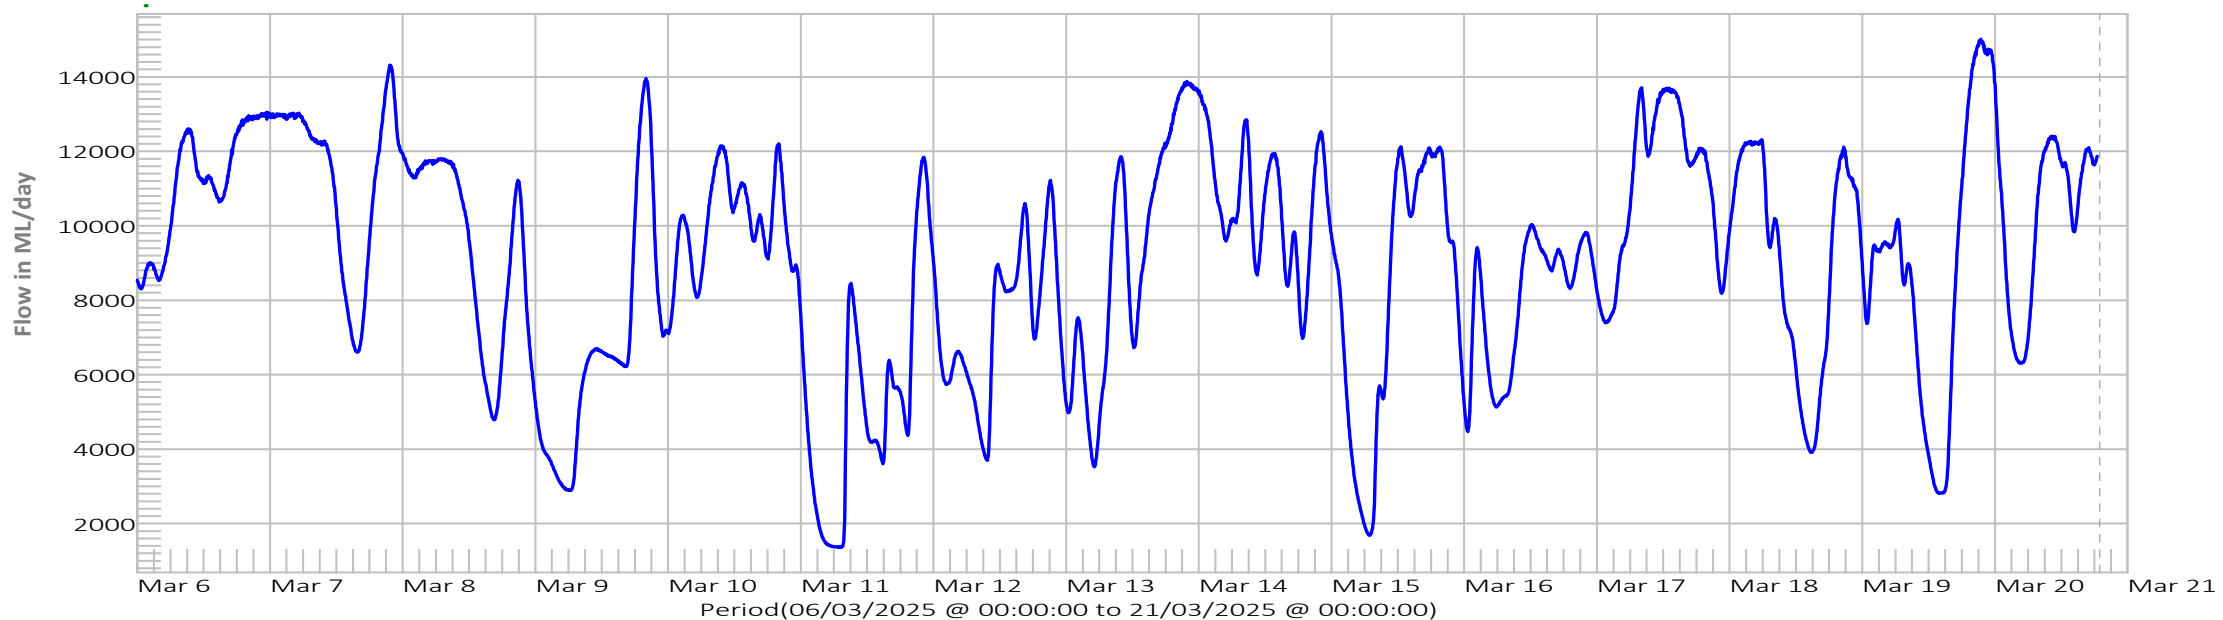

Last Reading ML/day:  
20/03/2025 @ 18:30:00 11870.1

20/03/2025 @ 18:57  
Time is Eastern Standard Time (EST)  
Represented by vertical dotted line.  
(add 1hr during day light savings)

Gordon River above Denison River

Strathgordon Rainfall  
Gordon River above Denison River Rainfall  
Franklin River at Mt Fincham Track Rainfall