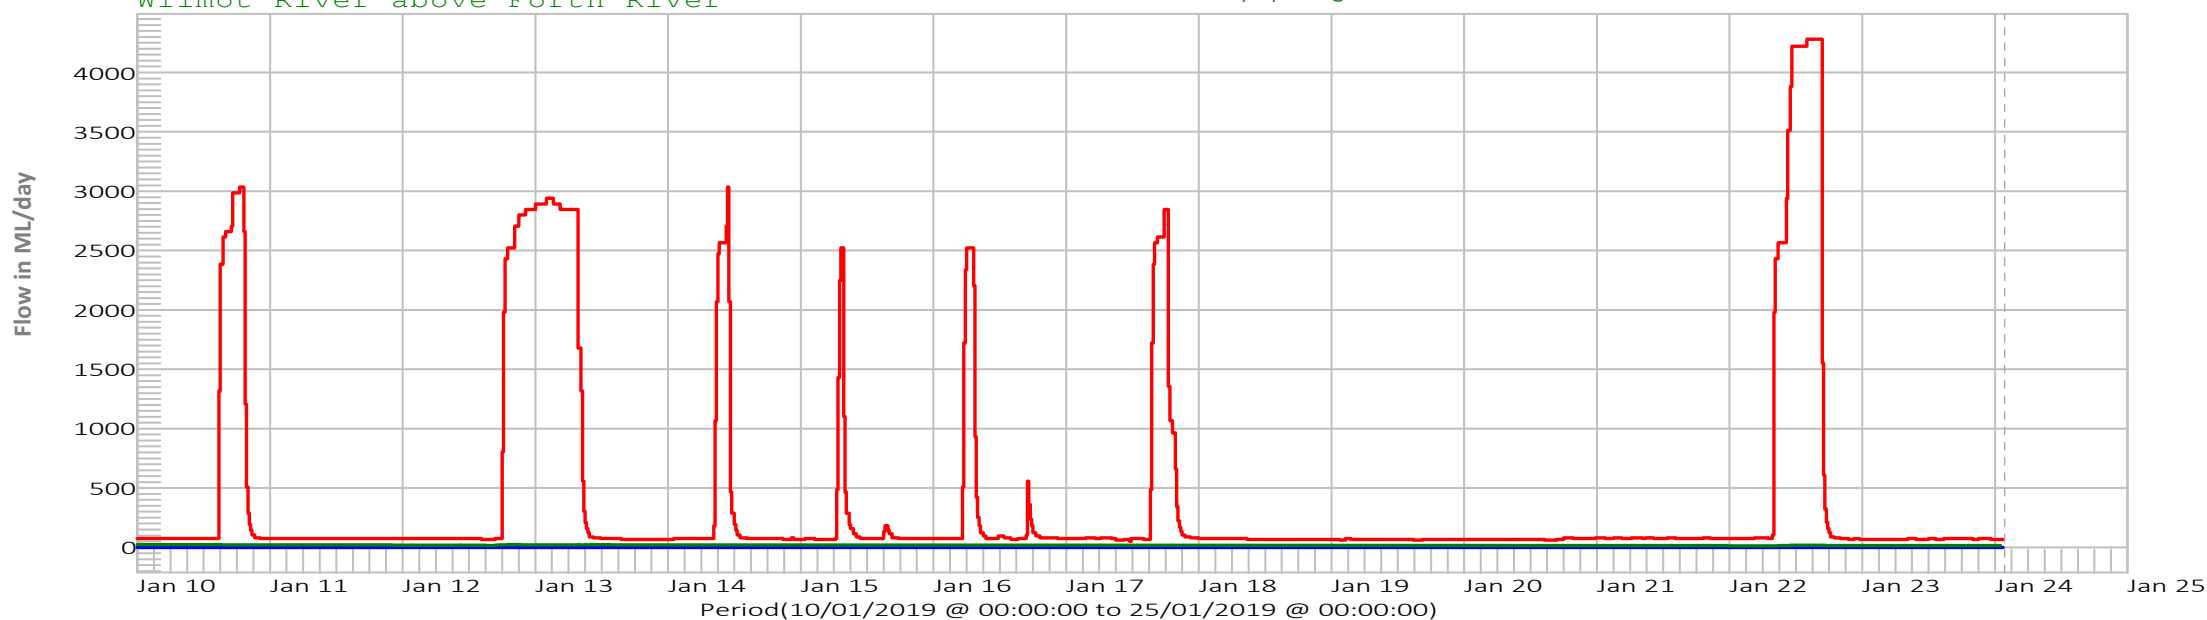

Last Reading ML/day:

24/01/2019 @ 01:30:00 0.0
24/01/2019 @ 01:30:00 67.6
24/01/2019 @ 01:00:00 15.9

Lake Paloona Spill
Forth River below Wilmot River
Wilmot River above Forth River

Cradle Valley Rainfall
Borradaile Plains Rainfall
Lake Gairdner Rainfall