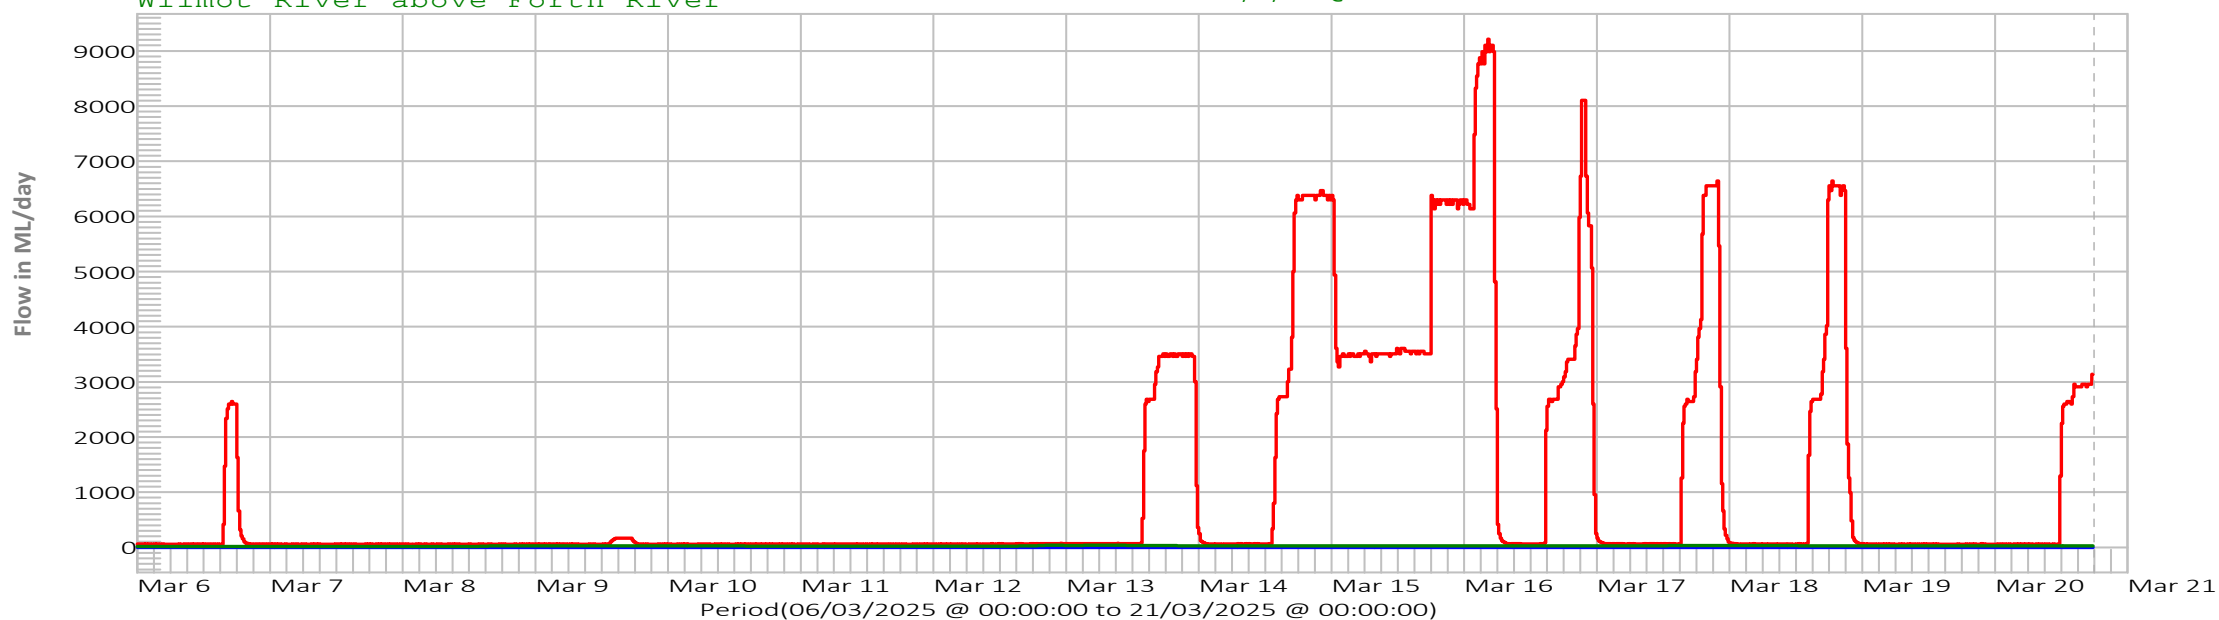

Last Reading ML/day:

20/03/2025 @ 17:45:00 0.0
20/03/2025 @ 17:45:00 3138.1
20/03/2025 @ 17:45:00 25.6

Lake Palooona Spill
Forth River below Wilmot River
Wilmot River above Forth River

Cradle Valley Rainfall
Borradaile Plains Rainfall
Lake Gairdner Rainfall