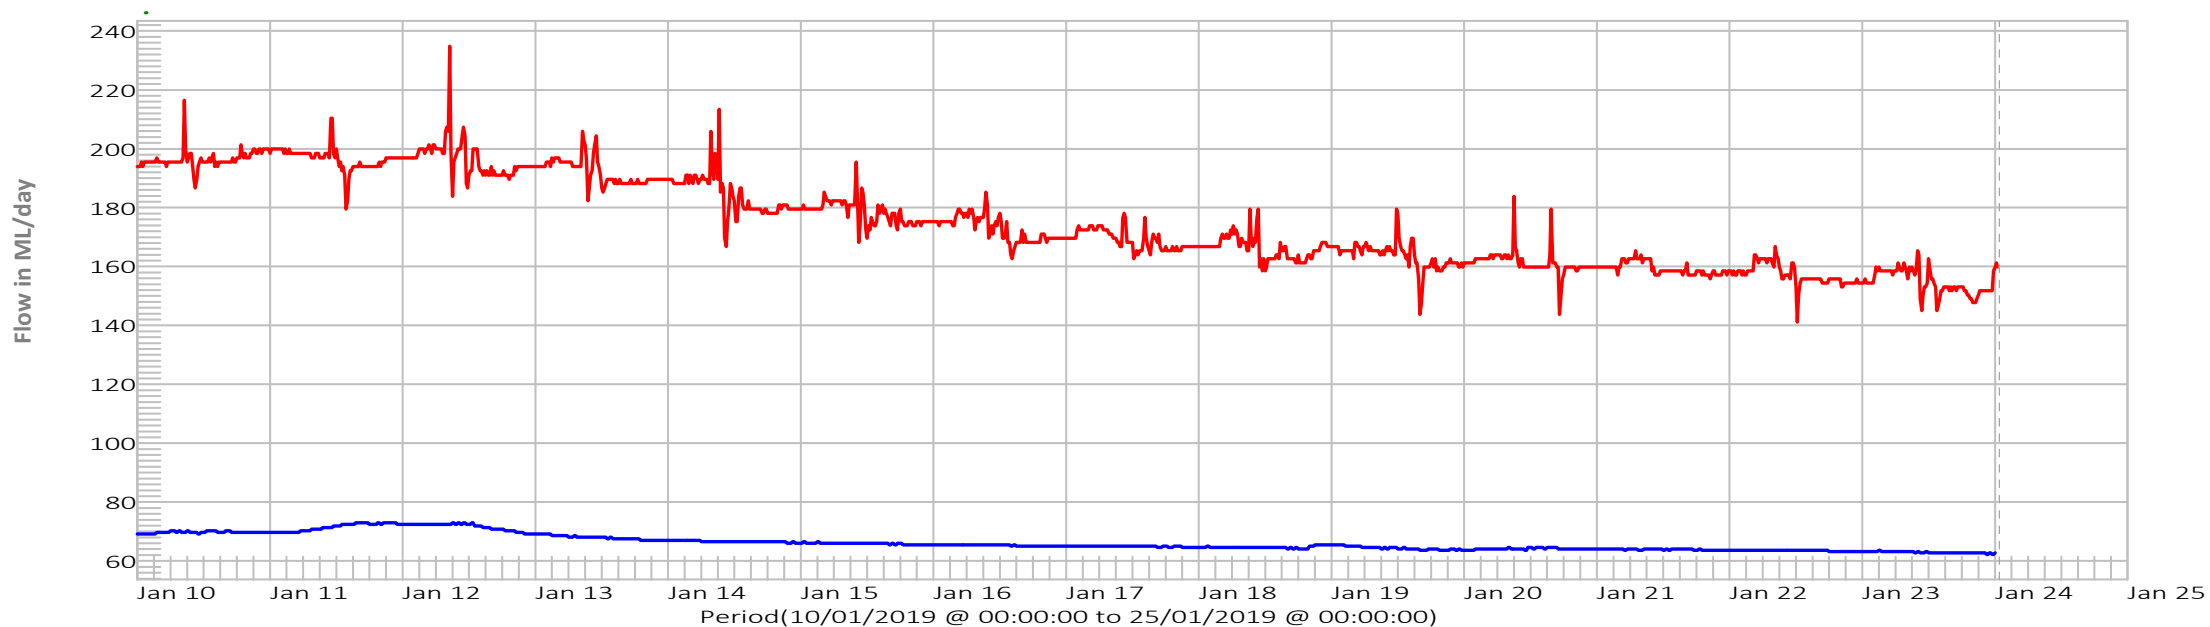

Last Reading ML/day:

24/01/2019 @ 00:00:00 62.7

24/01/2019 @ 00:30:00 159.9

24/01/2019 @ 00:48

Time is Eastern Standard Time (EST)

Represented by vertical dotted line.

(add 1hr during day light savings)

Florentine River at Eleven Road Bridge

Florentine River above Derwent River

Florentine Valley near Salvation Creek Rainfall

Mt Tim Shea Rainfall

Misery Plateau Rainfall