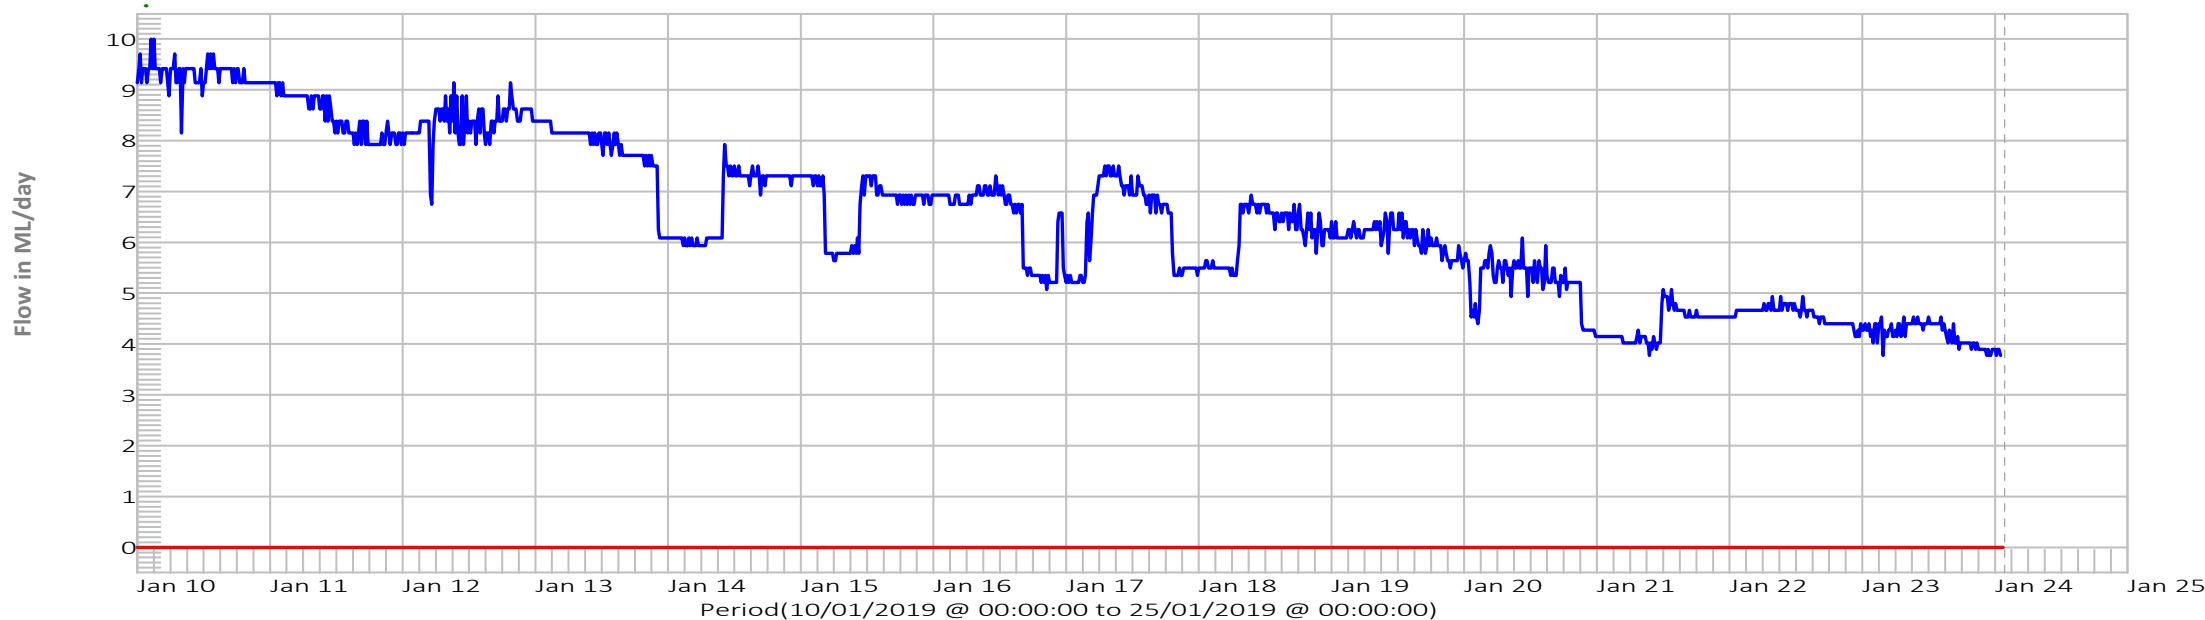

Last Reading ML/day:

24/01/2019 @ 01:00:00 3.8

24/01/2019 @ 01:30:00 0.0

24/01/2019 @ 01:46

Time is Eastern Standard Time (EST)

Represented by vertical dotted line.

(add 1hr during day light savings)

Fisher River upstream Lake Mackenzie
Lake Mackenzie Spill