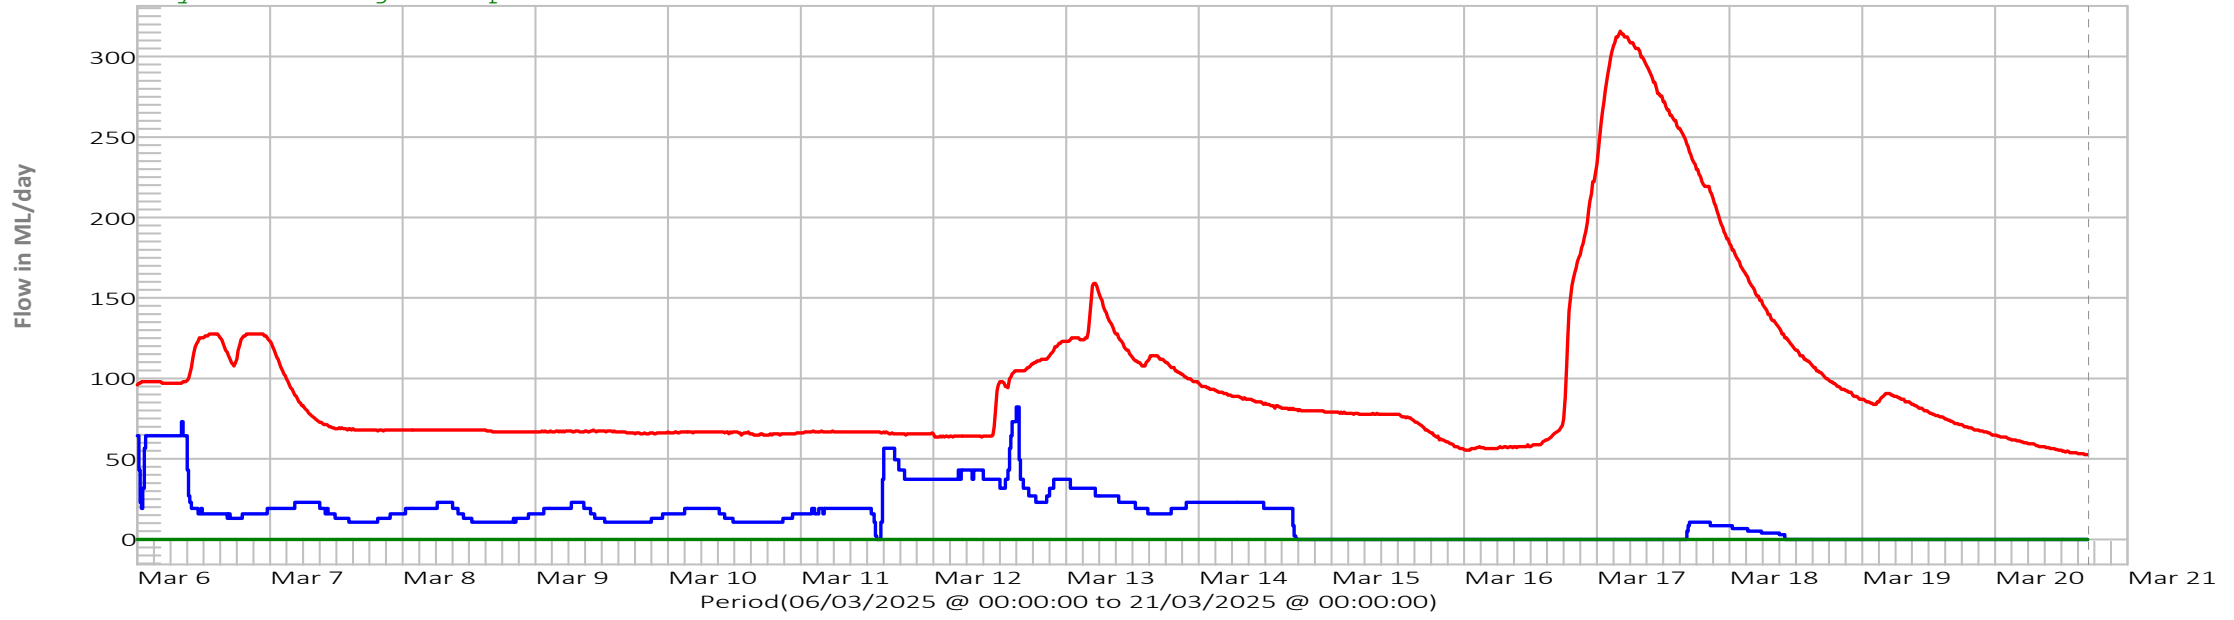

Last Reading ML/day:
20/03/2025 @ 16:45:00 0.0
20/03/2025 @ 16:45:00 52.7
20/03/2025 @ 16:45:00 0.0

Derwent River below Tarraleah Canal Pump
Derwent River above Nive River
Wayatinah Lagoon Spill

Dee Lagoon Rainfall
Derwent River below Lake St Clair Rainfall
Clarence River Rainfall