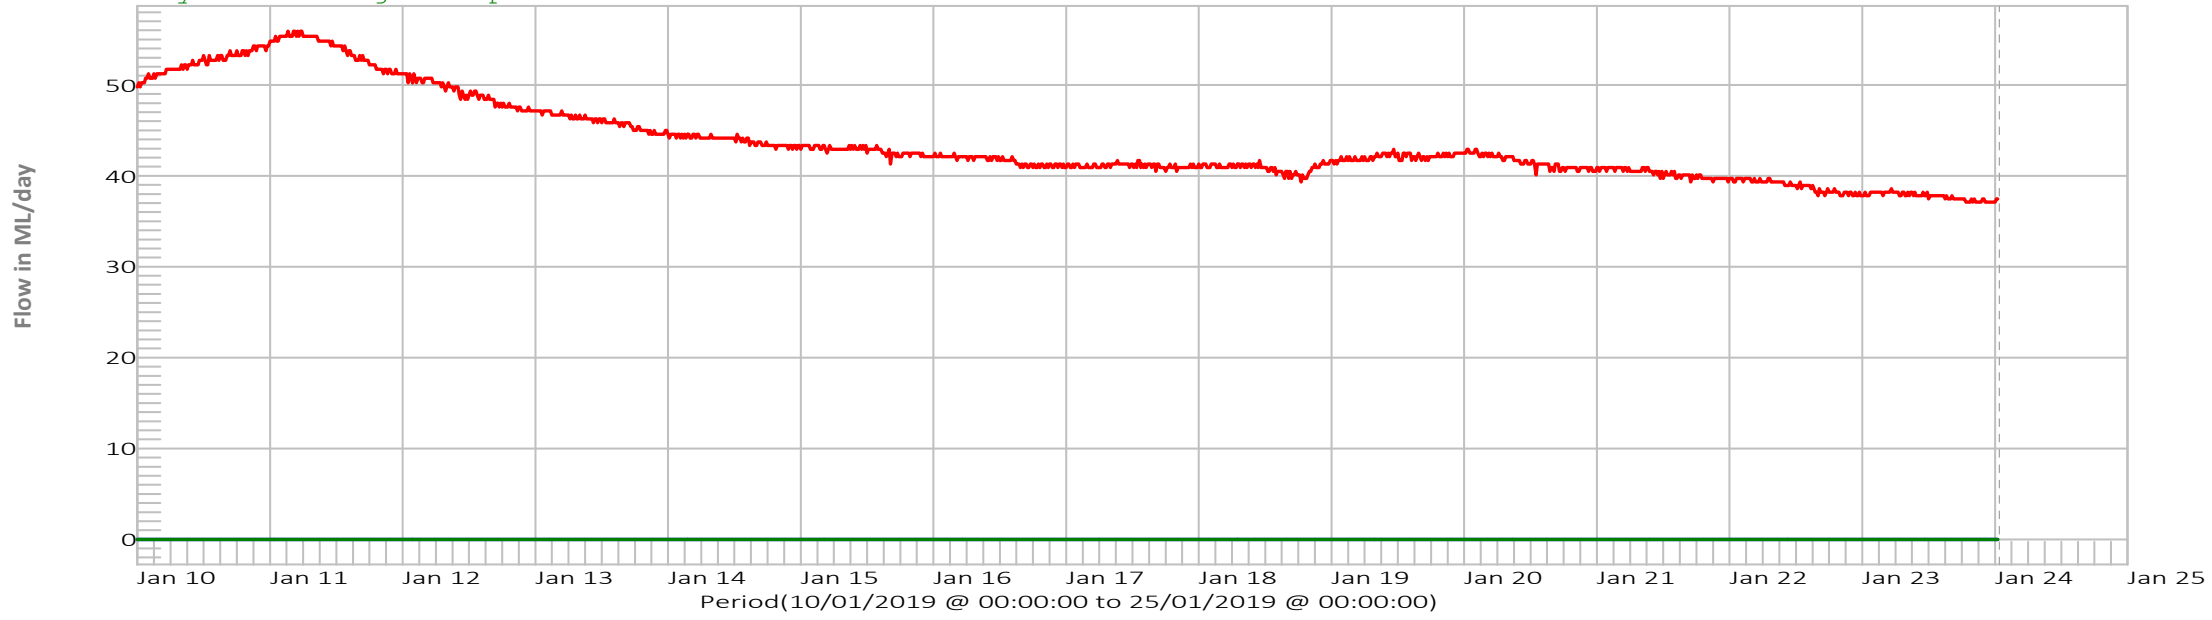

Last Reading ML/day:
 24/01/2019 @ 00:30:00 0.0
 24/01/2019 @ 00:30:00 37.5
 24/01/2019 @ 00:30:00 0.0

Derwent River below Tarraleah Canal Pump
 Derwent River above Nive River
 Wayatinah Lagoon Spill

Dee Lagoon Rainfall
 Derwent River below Lake St Clair Rainfall
 Clarence River Rainfall