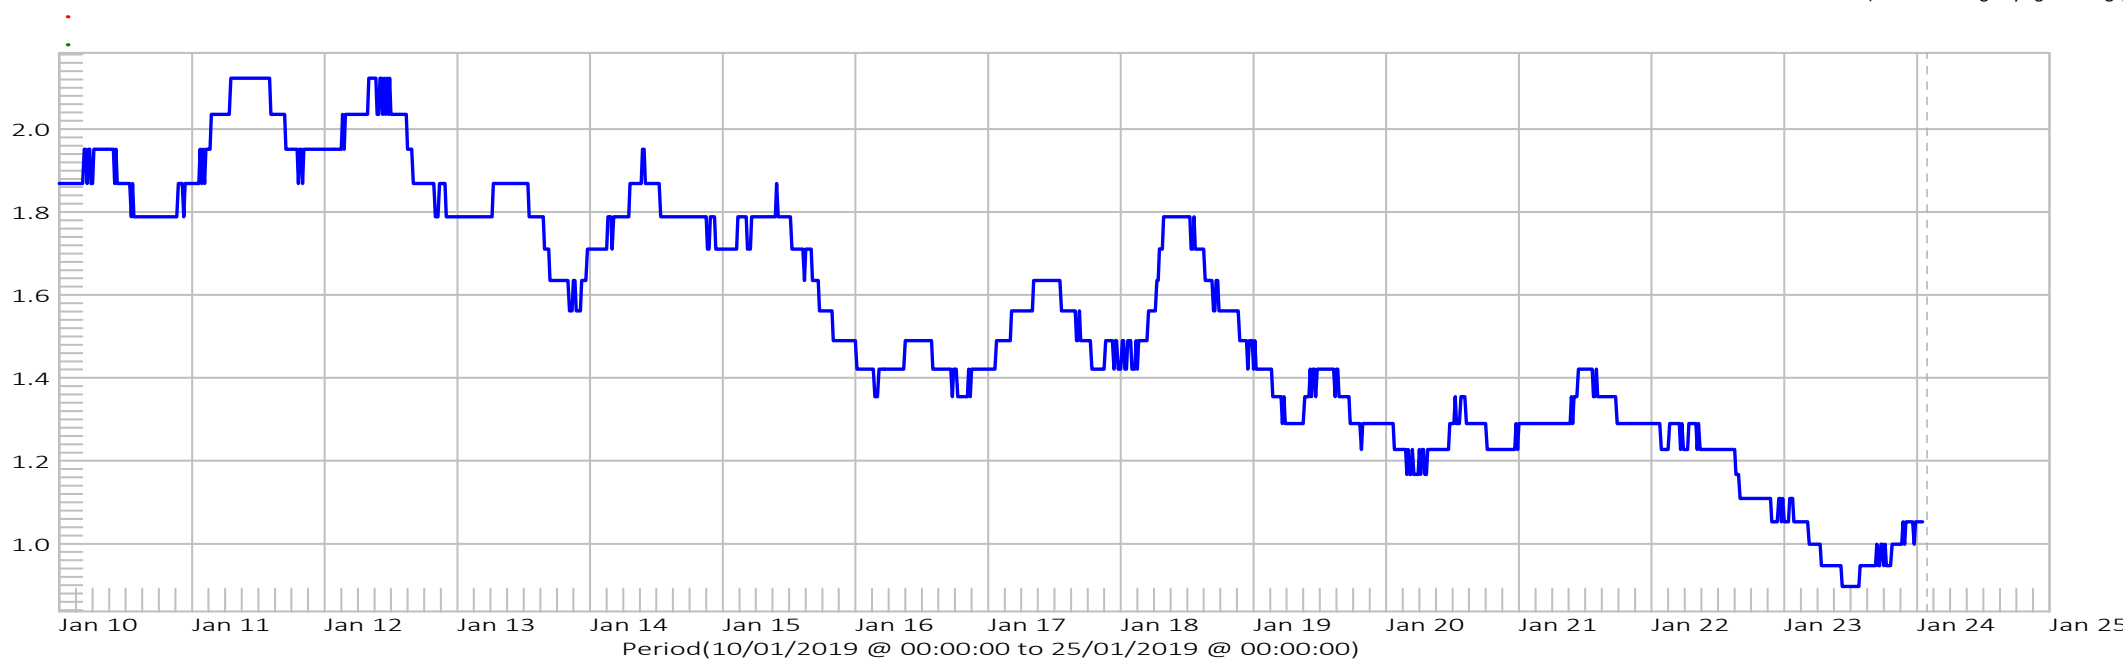

Dee River above Derwent River

Flow in ML/day

Dee Lagoon Rainfall  
 Shannon River at Hermitage Rainfall  
 Misery Plateau Rainfall

Cumulative Rain in mm