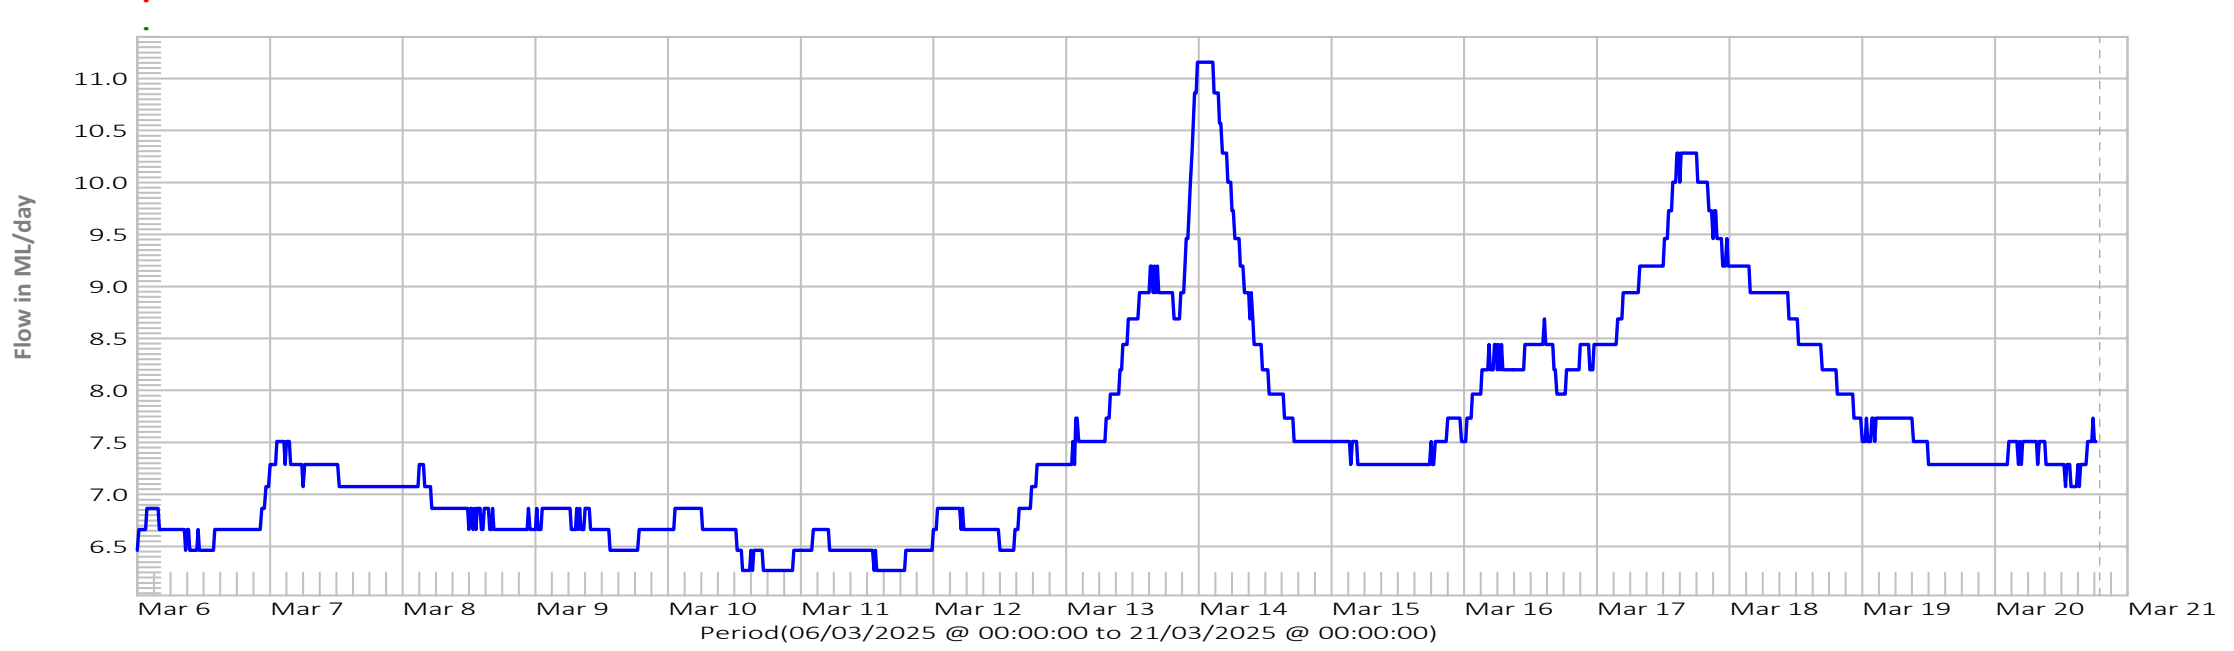

Last Reading ML/day:
20/03/2025 @ 18:15:00 7.5

20/03/2025 @ 18:57
Time is Eastern Standard Time (EST)
Represented by vertical dotted line.
(add 1hr during day light savings)

Dee River above Derwent River

Dee Lagoon Rainfall
Shannon River at Hermitage Rainfall
Misery Plateau Rainfall