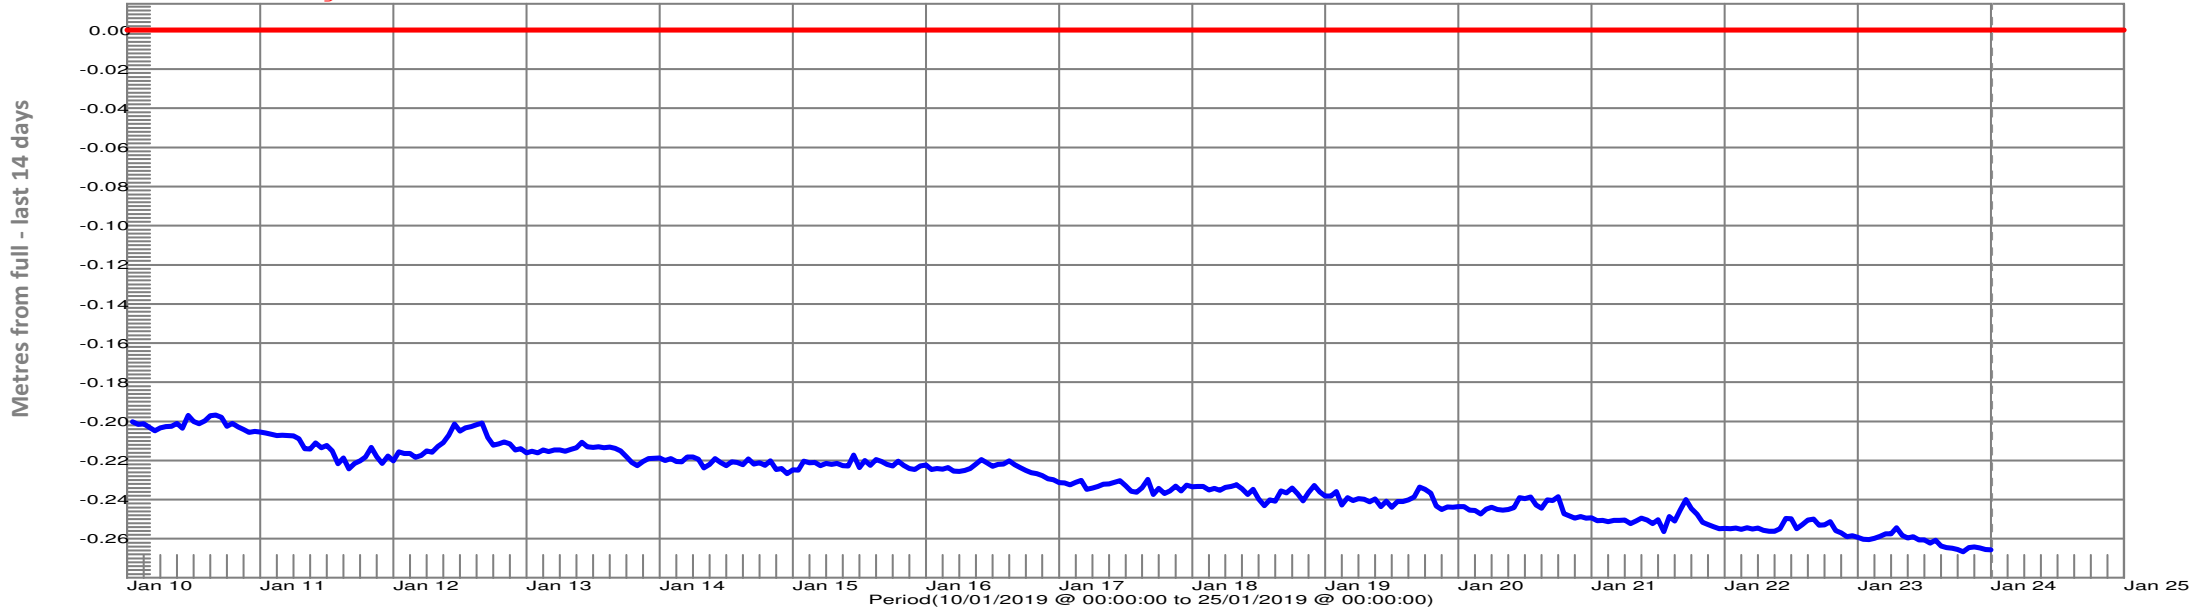

Height above Sea Level	Metres
Full Storage Level	919.840
Last Level Reading	919.573
Normal Minimum Operating Level	919.300

Penstock Lagoon at Canal Outlet
Full Storage Level

Penstock Lagoon at Canal Outlet
Full Storage Level