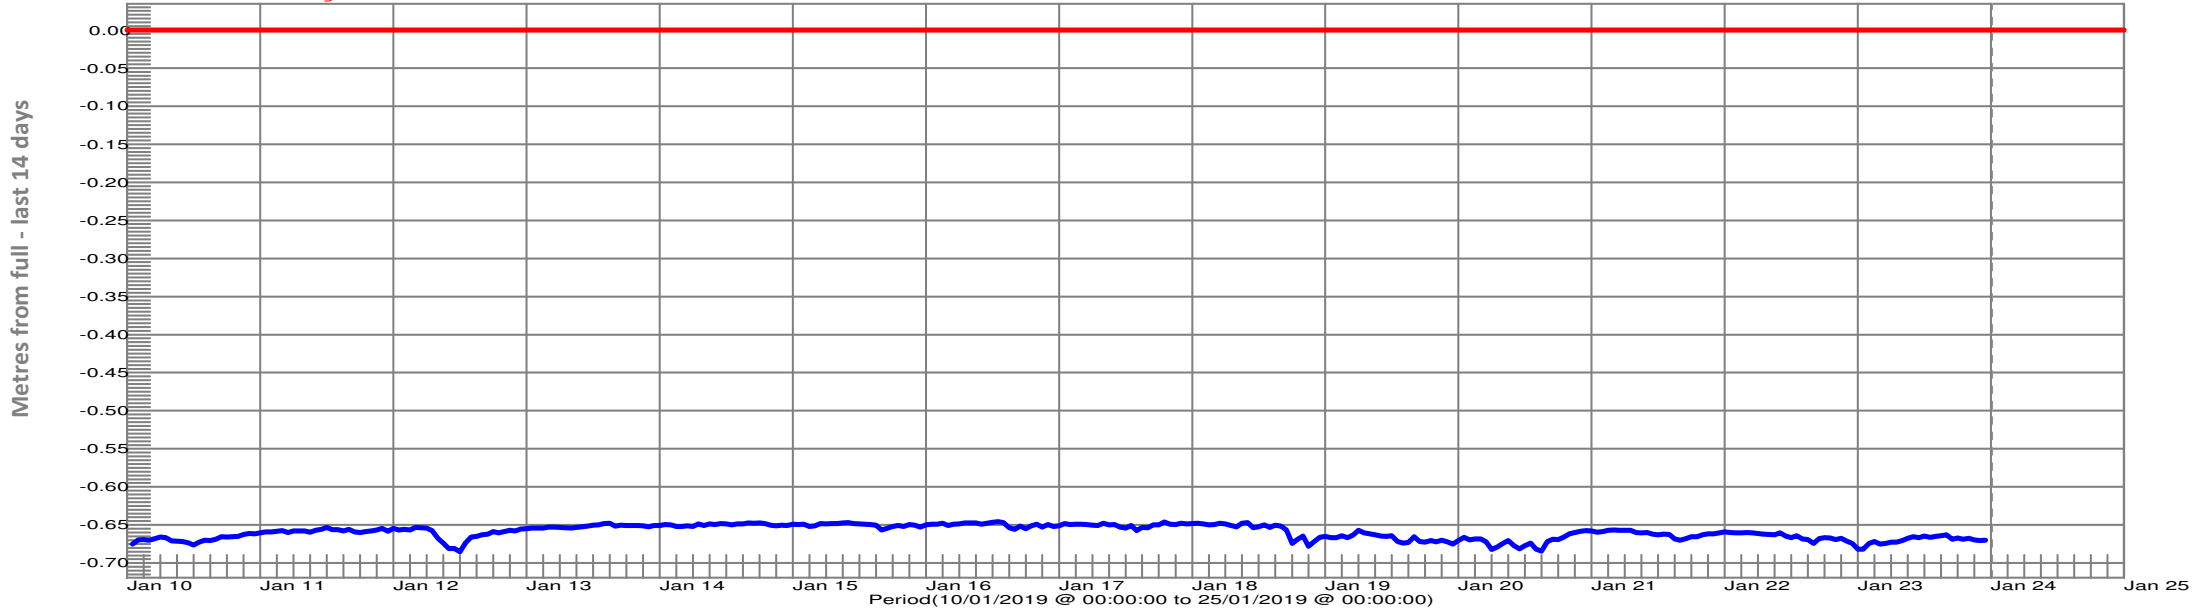

Height above Sea Level	Metres
Full Storage Level	1007.36
Last Level Reading	1006.69
Normal Minimum Operating Level	1005.84

Little Pine Lagoon at Dam  
Full Storage Level

Little Pine Lagoon at Dam  
Full Storage Level