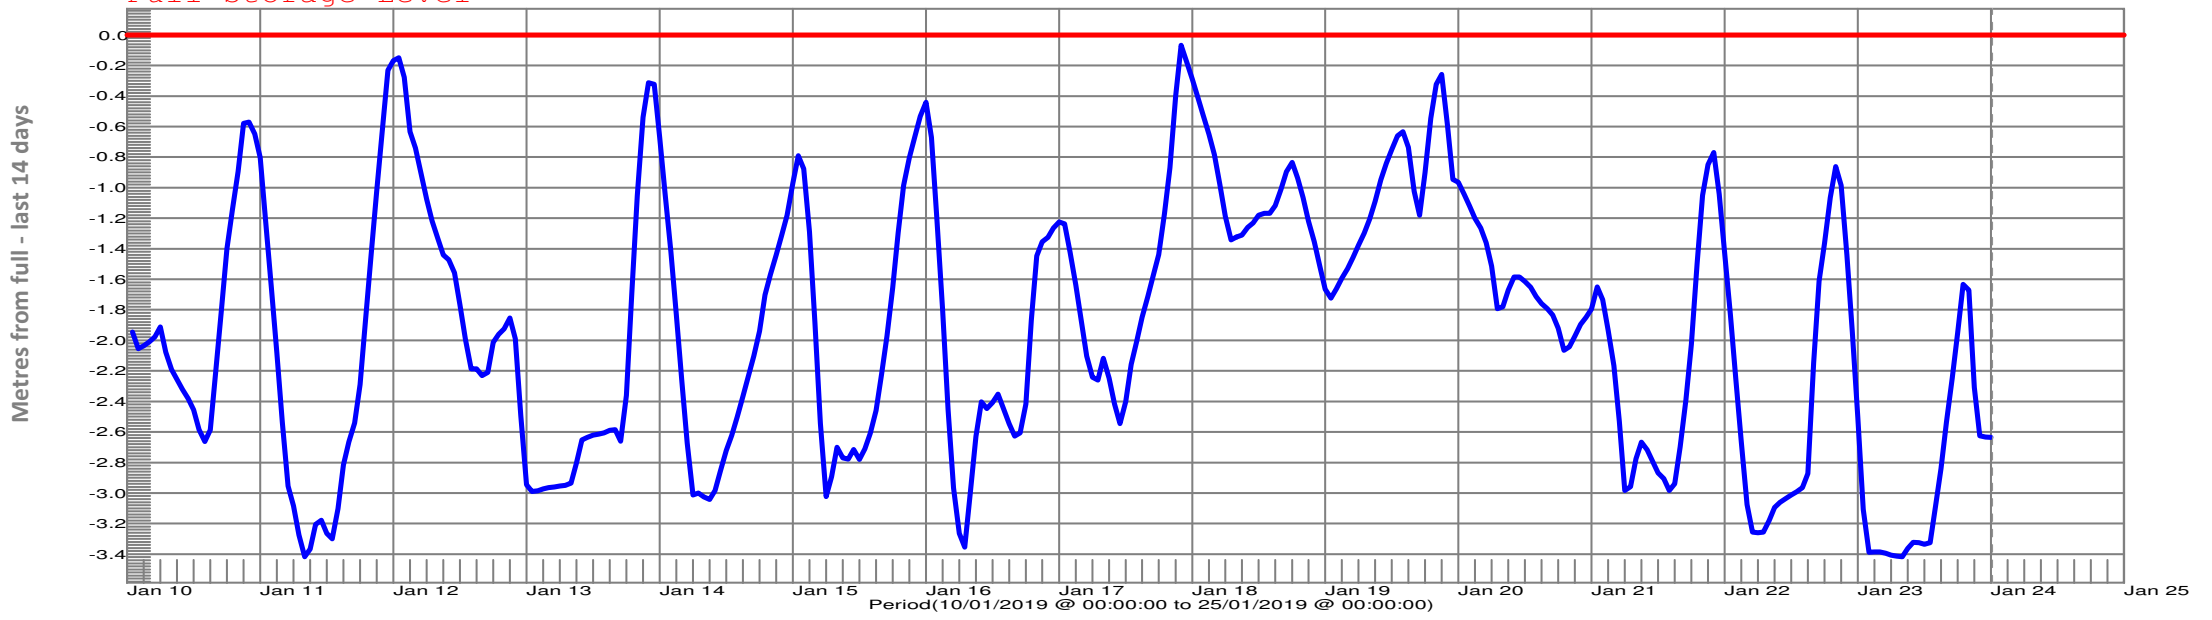

Height above Sea Level	Metres
Full Storage Level	341.830
Last Level Reading	339.195
Normal Minimum Operating Level	338.330

Liapootah Pond at Dam
Full Storage Level

Liapootah Pond at Dam
Full Storage Level