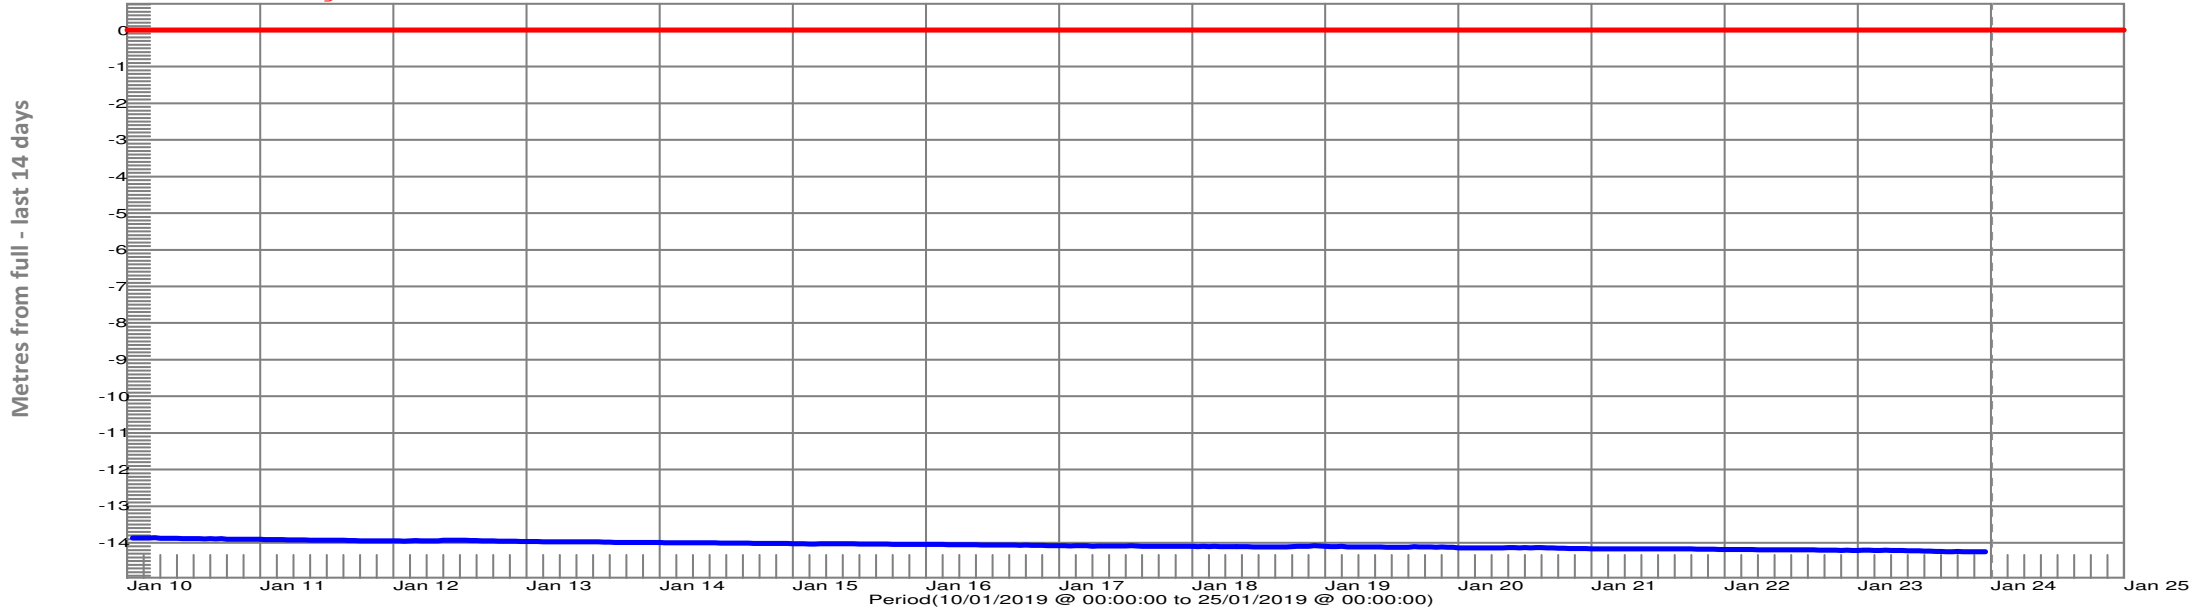

Height above Sea Level	Metres
Full Storage Level	1039.37
Last Level Reading	1025.12
Normal Minimum Operating Level	1018.03

Great Lake at Poatina Inlet
Full Storage Level

Great Lake at Poatina Inlet
Full Storage Level