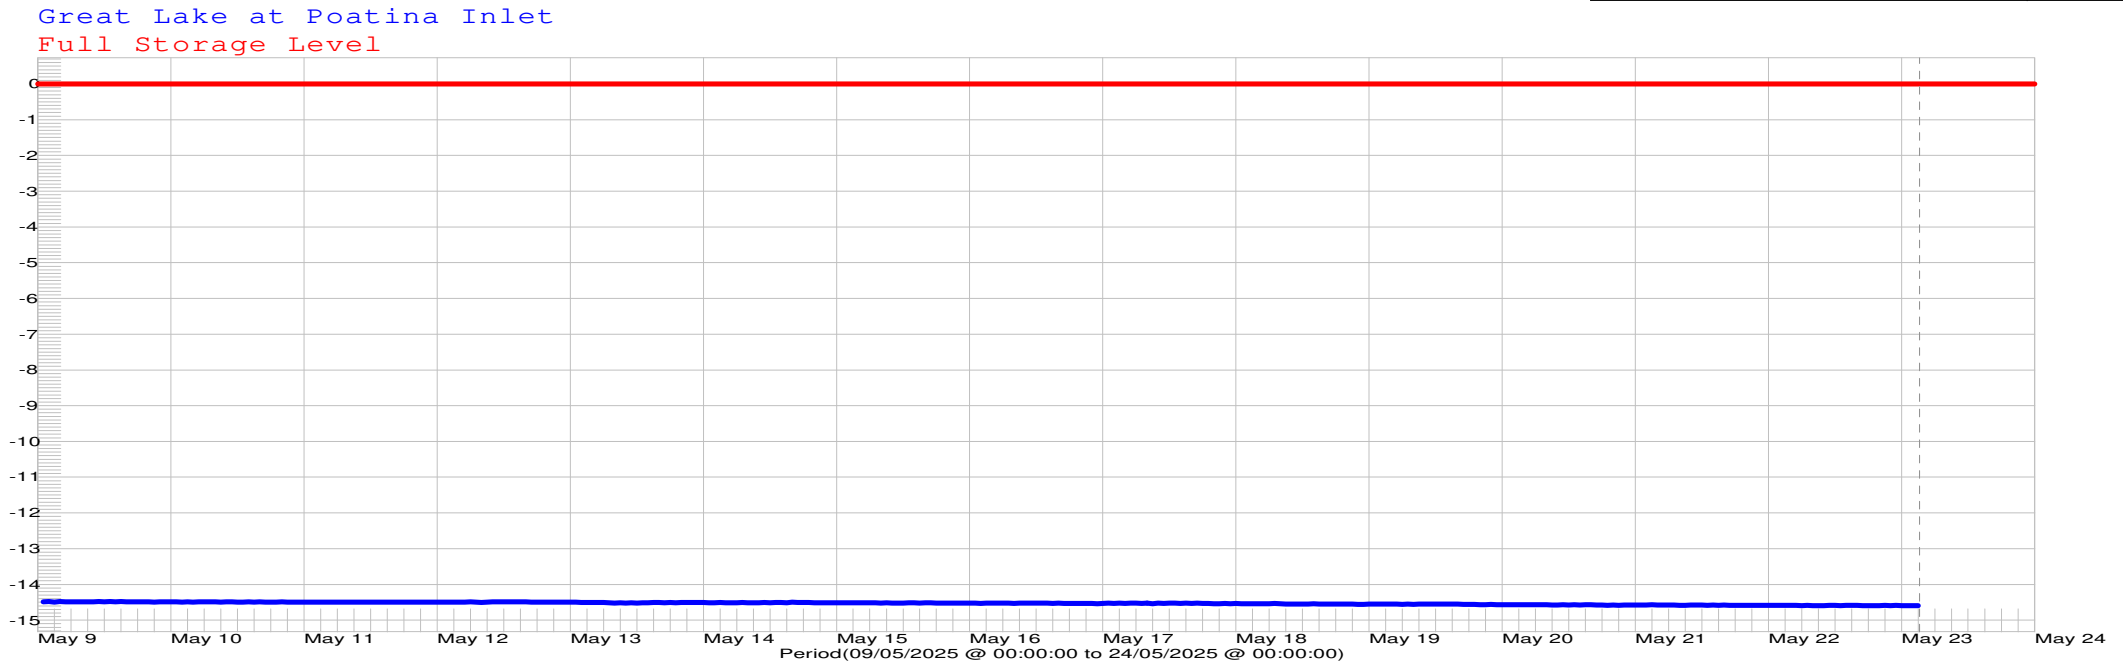

Height above Sea Level	Metres
Full Storage Level	1039.37
Last Level Reading	1024.78
Normal Minimum Operating Level	1018.03

Metres from full - last 14 days

Metres from full - last 12 months