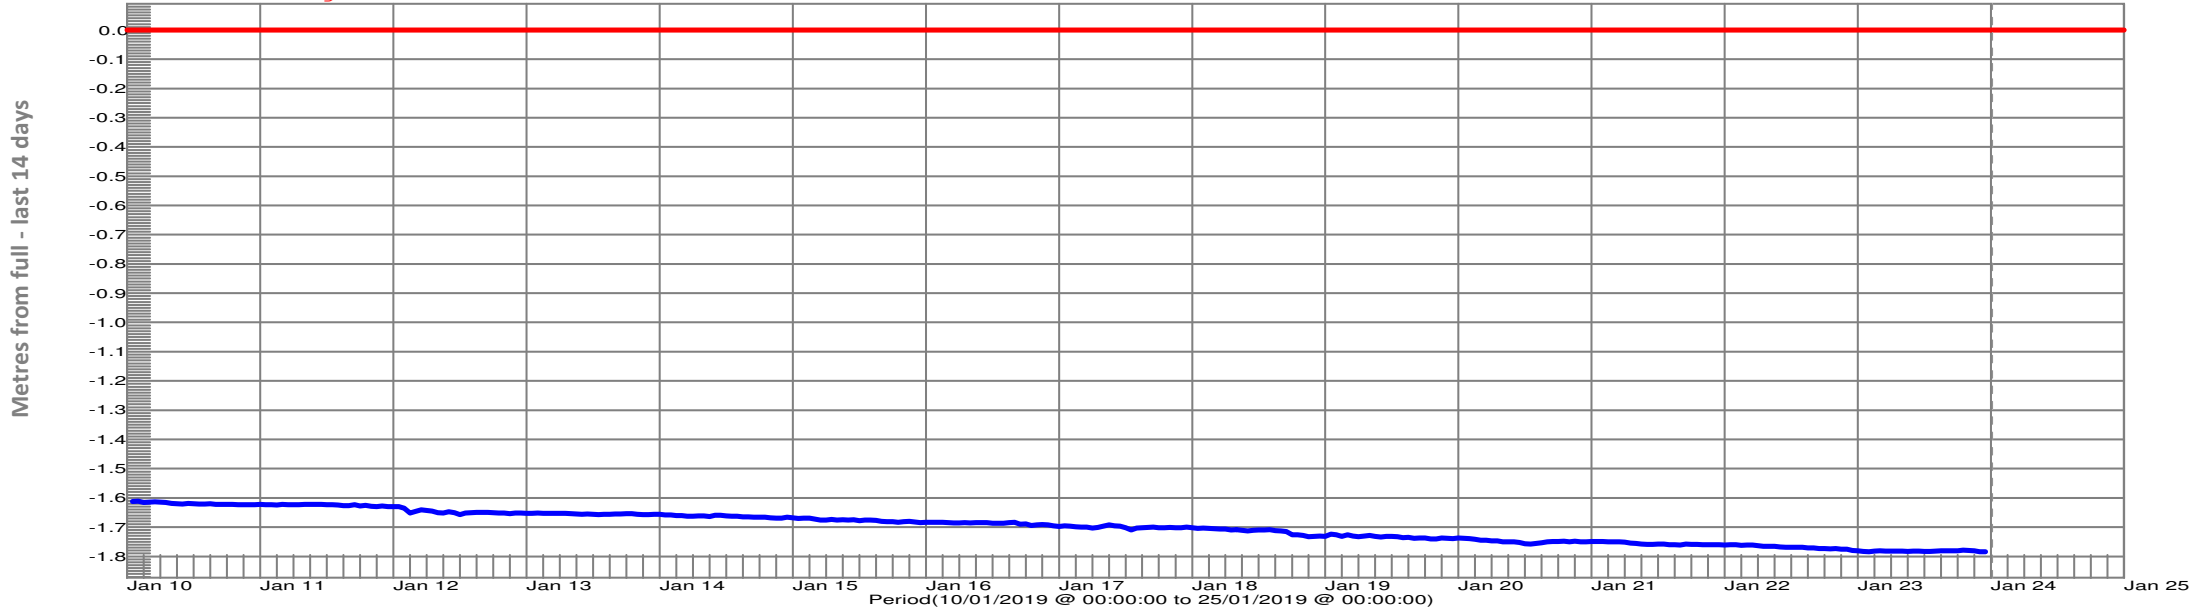

Height above Sea Level	Metres
Full Storage Level	952.820
Last Level Reading	951.036
Normal Minimum Operating Level	943.050

Arthurs Lake at Pump Station
Full Storage Level

Arthurs Lake at Pump Station
Full Storage Level