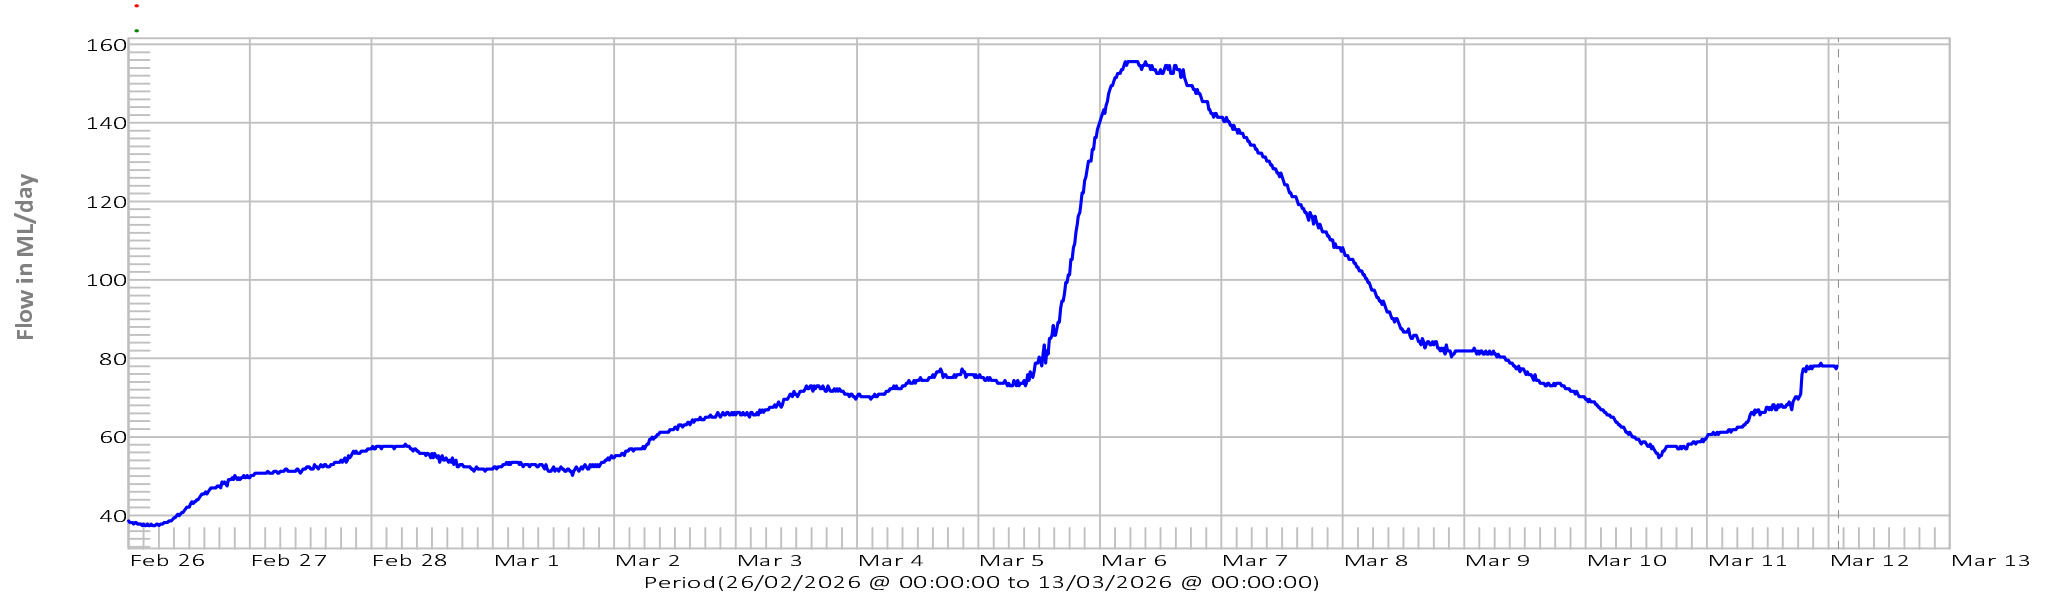

South Esk River at Llewellyn

South Esk at Llewellyn Rainfall

Poatina Tailrace Rainfall