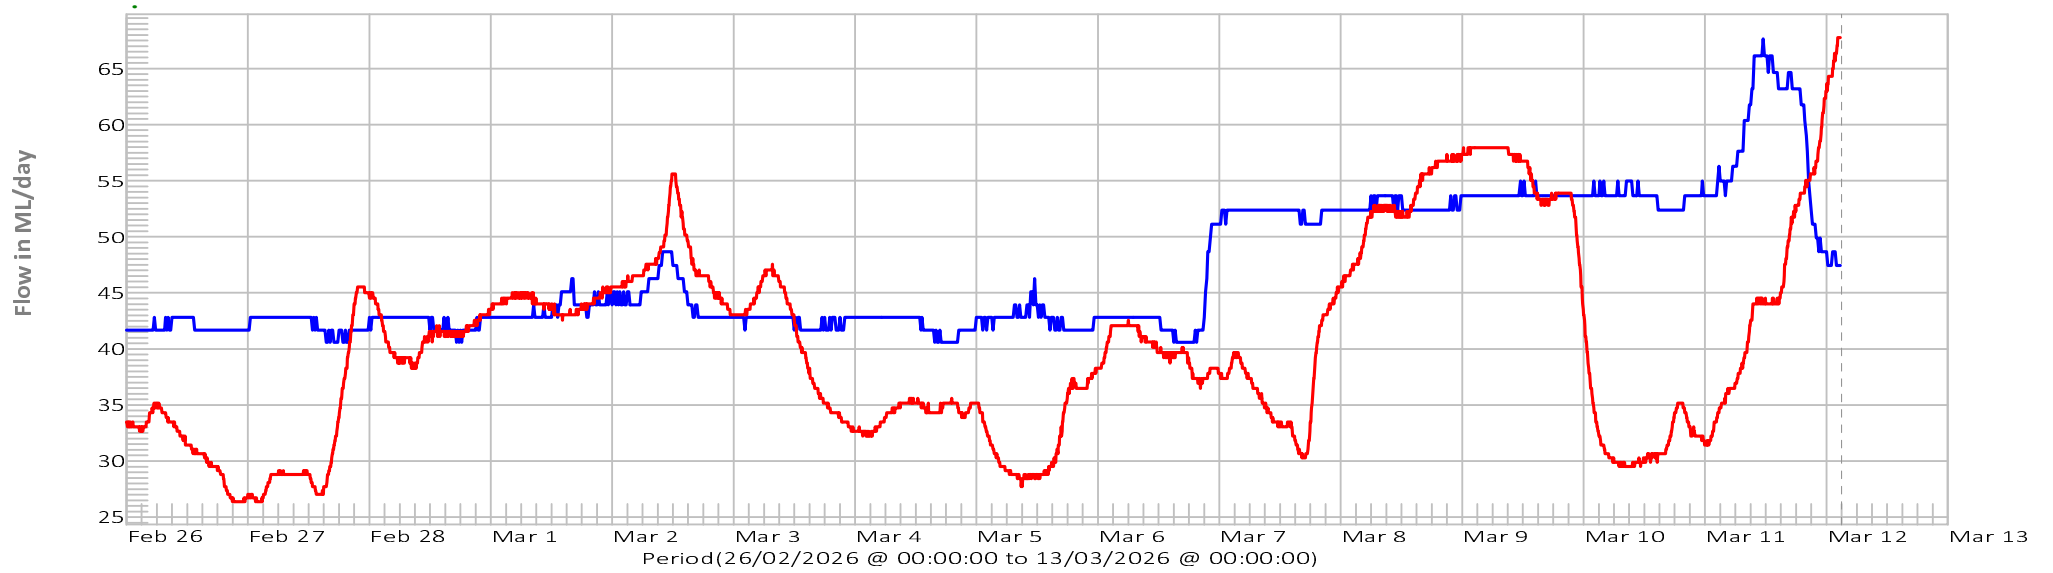

Shannon River at St Patricks Plain  
 Shannon River at Hermitage

Last Reading ML/day:  
 12/03/2026 @ 02:45:00 47.5  
 12/03/2026 @ 02:45:00 67.8

12/03/2026 @ 02:58  
 Time is Eastern Standard Time (EST)  
 Represented by vertical dotted line.  
 (add 1hr during day light savings)

Miena Rainfall  
 Tods Corner Rainfall  
 Shannon at Hermitage Rainfall