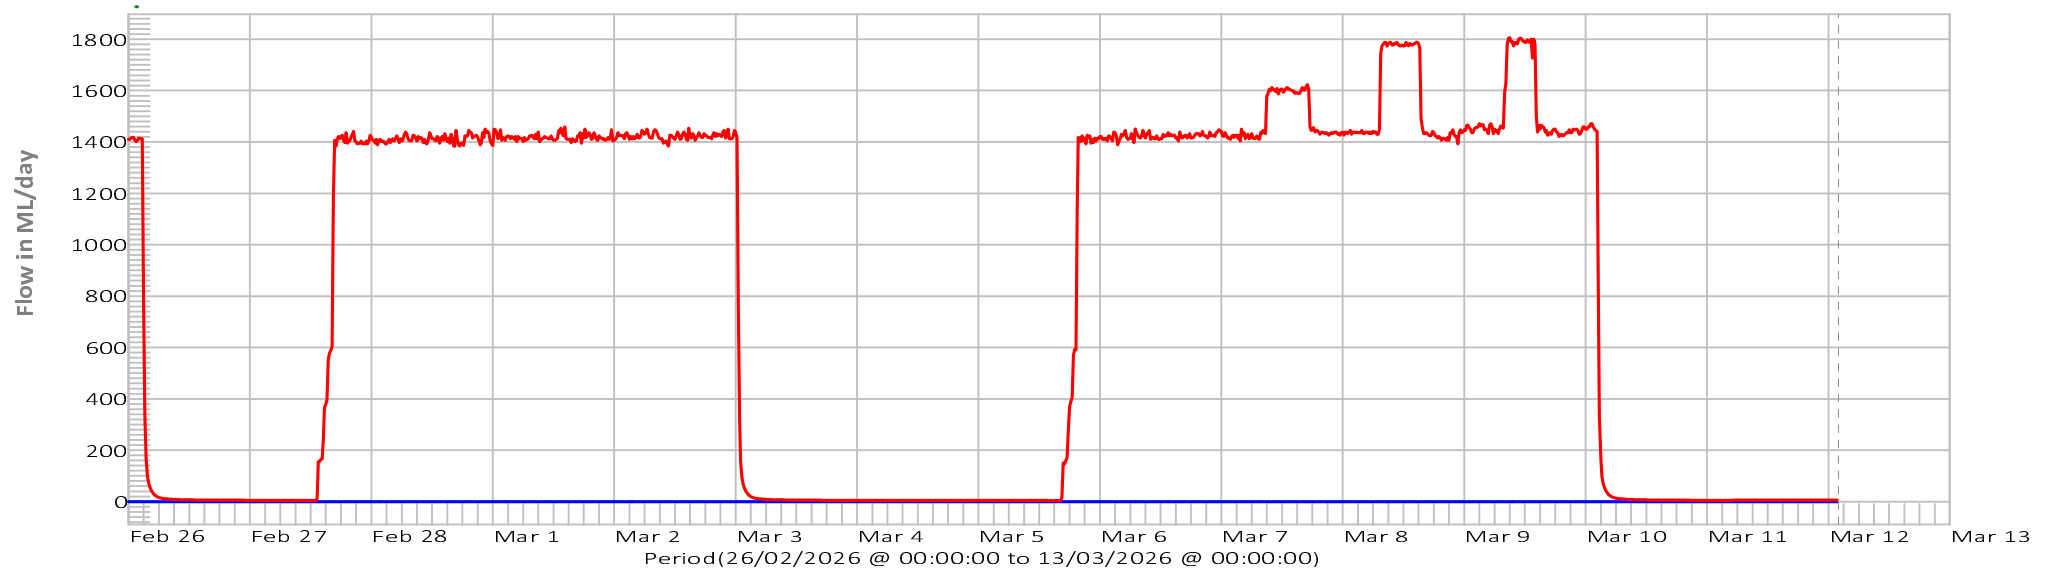

Lake Rowallan Spill
Mersey River above Arm River

Last Reading ML/day:
12/03/2026 @ 01:45:00 0.0
12/03/2026 @ 01:45:00 5.4

Maggs Mountain Rainfall
Borradaile Plains Rainfall
Lake Mackenzie Rainfall