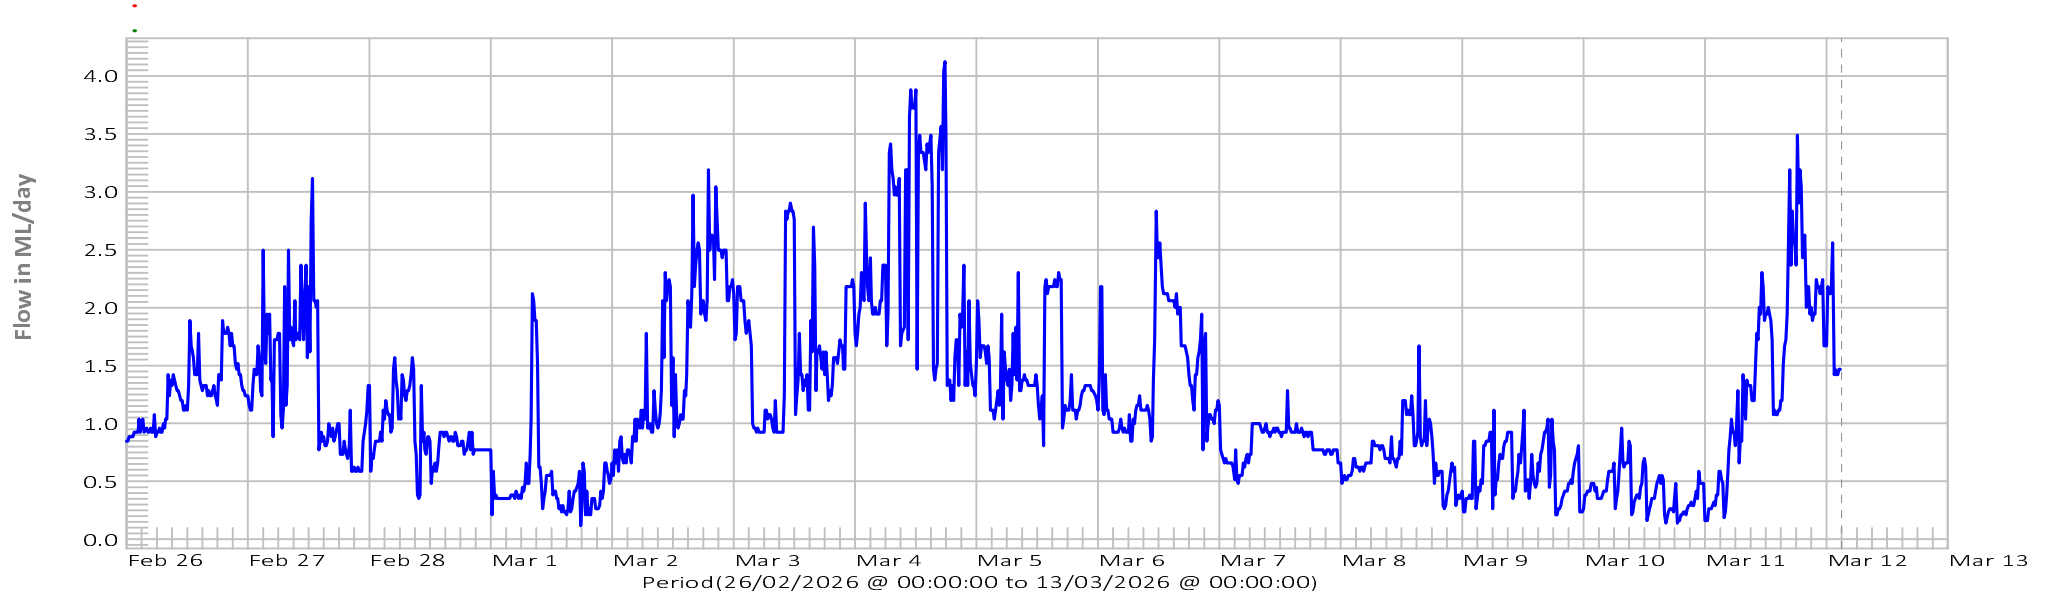

Liawenee Canal

Pine Tree Rivulet at Lake Highway Rainfall
Lake Augusta East Rainfall
Great Lake East Rainfall