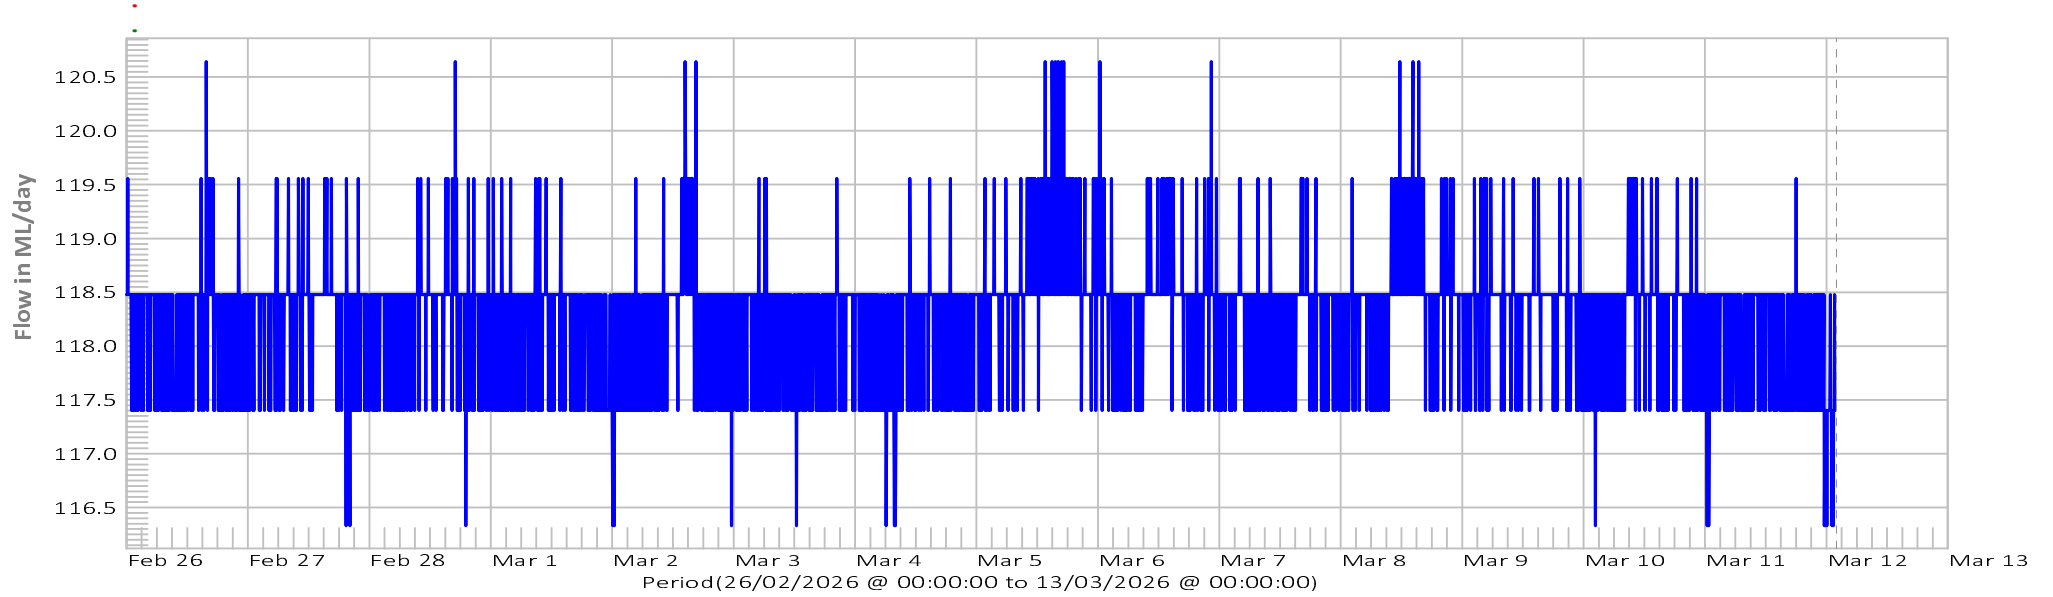

Lake River 20m downstream of Woods Lake

Poatina Tailrace Rainfall
Tods Corner Canal Rainfall
Miena Rainfall