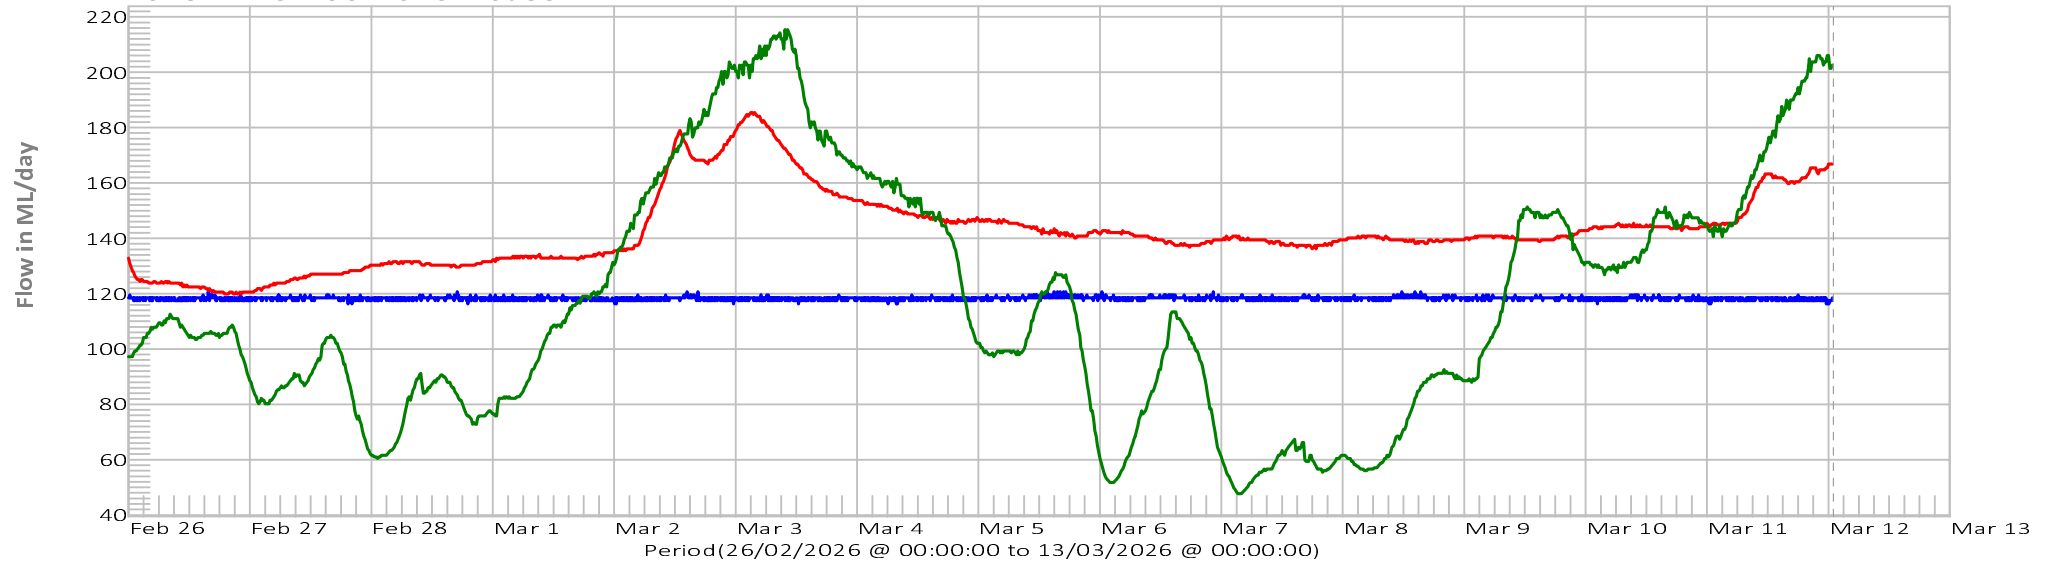

Last Reading ML/day:

12/03/2026 @ 00:45:00 118.5

12/03/2026 @ 00:45:00 166.8

12/03/2026 @ 00:45:00 202.5

Lake River 20m downstream of Woods Lake

Lake River at Parknook

Lake River at Lake House

Poatina Tailrace Rainfall

Tods Corner Canal Rainfall

Miena Rainfall