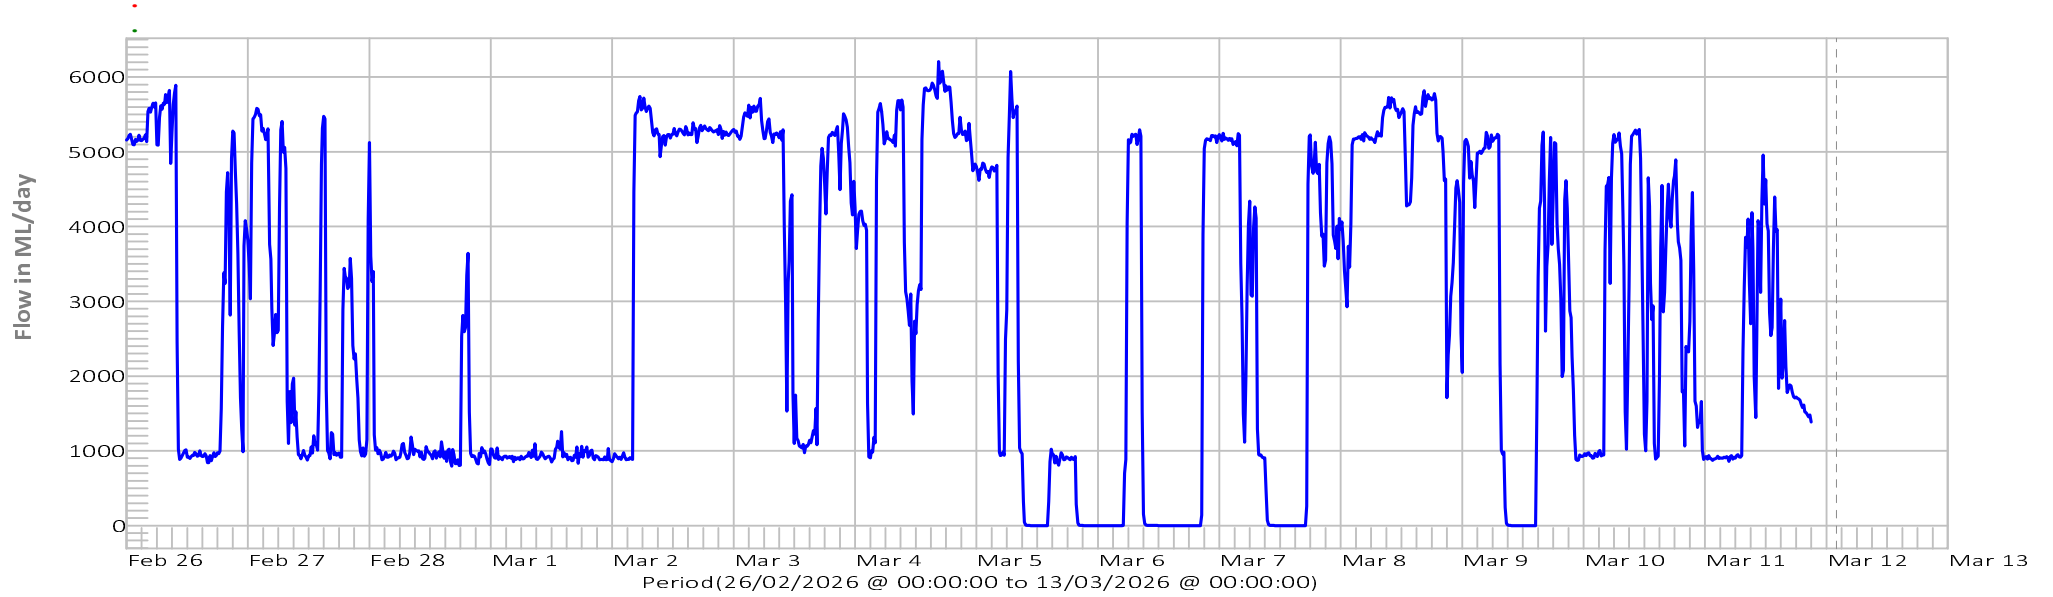

King River below John Butters Power Station

Lake Burbury Rainfall
 Howards Plains Rainfall
 Zeehan Rainfall