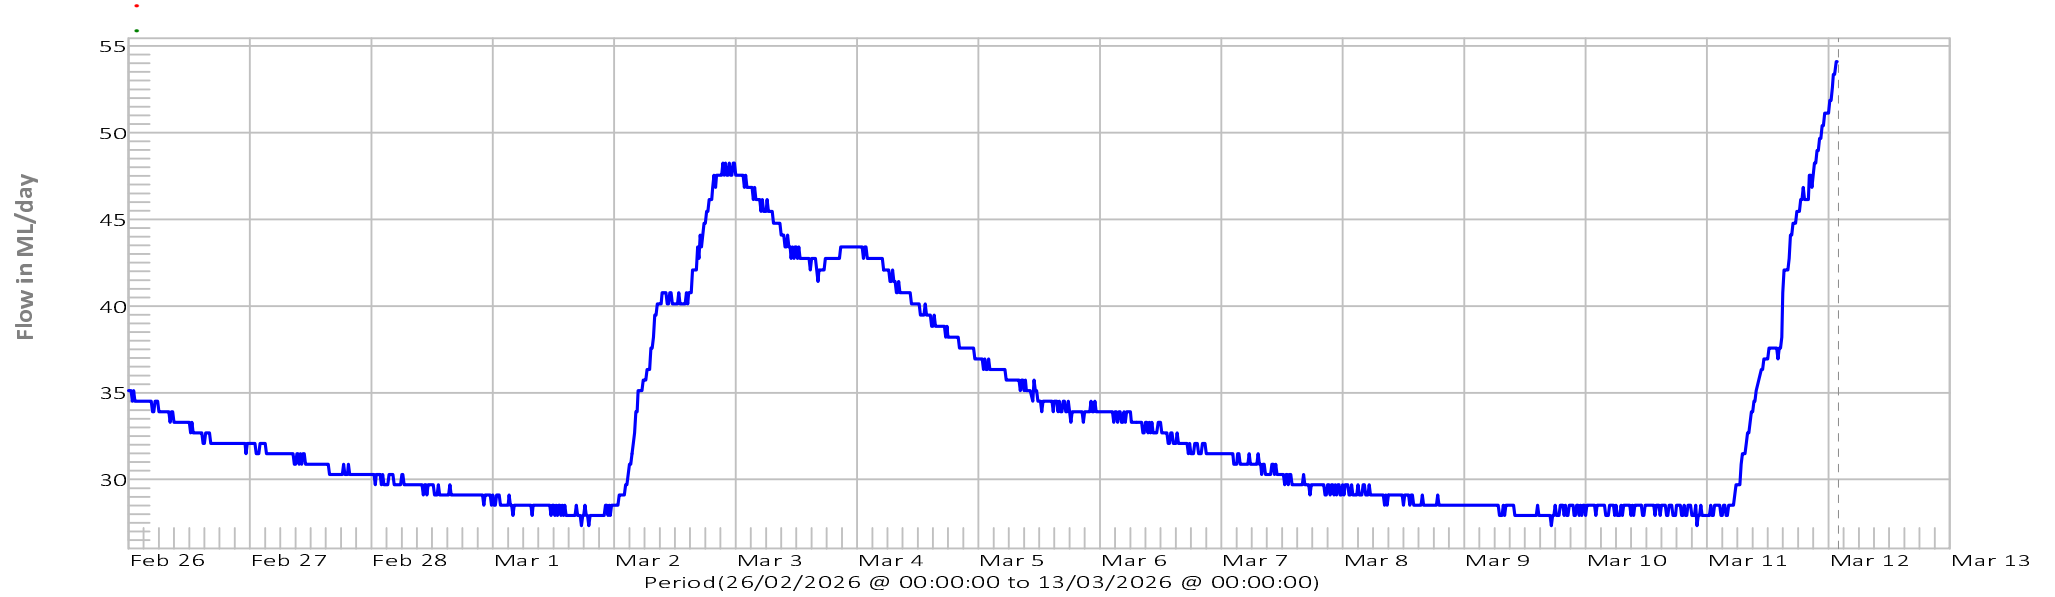

Hellyer River at Guildford Junction

Que River Rainfall  
Waratah Rainfall  
Cradle Mt Rainfall