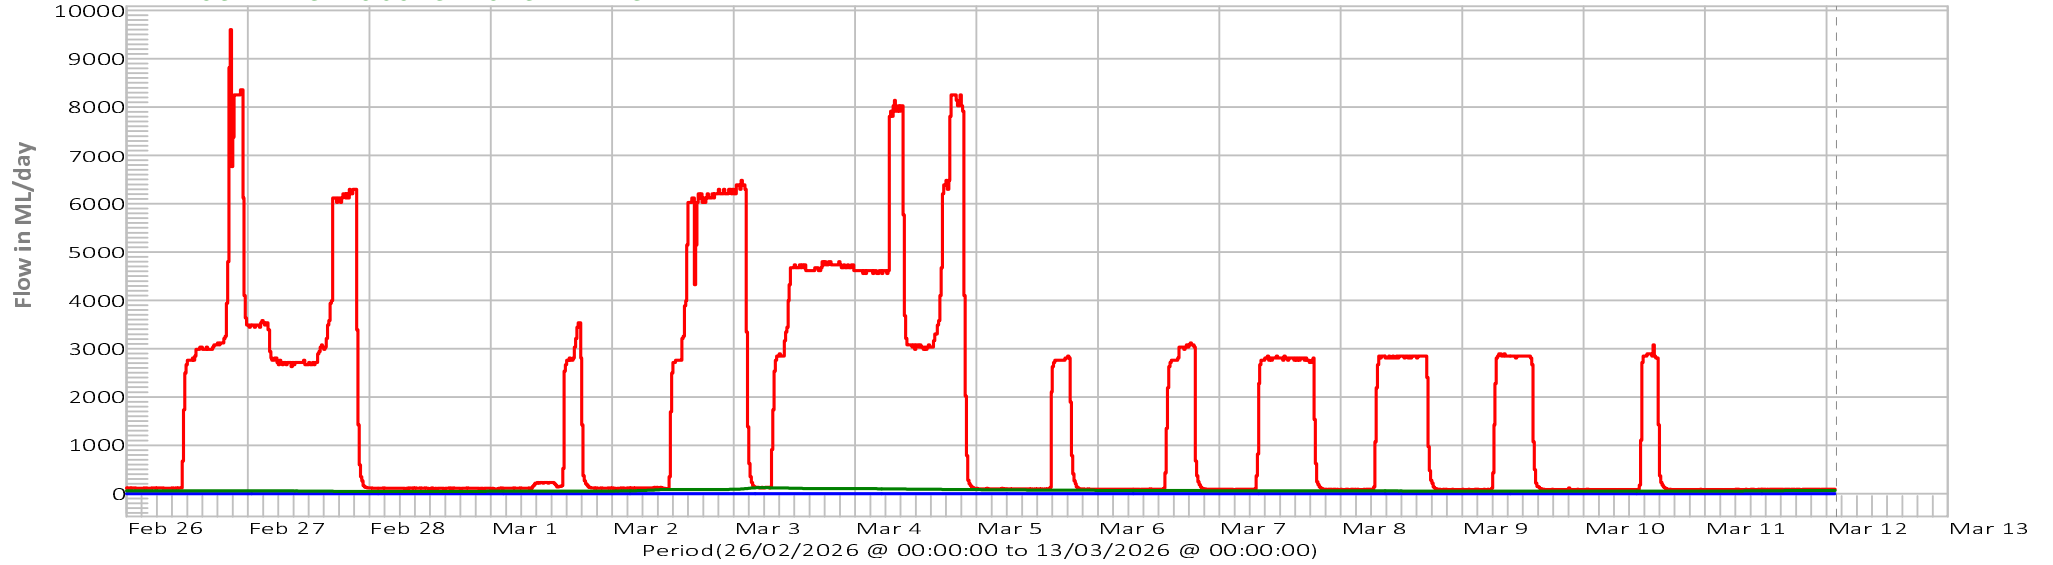

Last Reading ML/day:

12/03/2026 @ 01:45:00 0.0
12/03/2026 @ 01:45:00 90.6
12/03/2026 @ 01:45:00 61.9

Lake Palooona Spill
Forth River below Wilmot River
Wilmot River above Forth River

Cradle Valley Rainfall
Borradaile Plains Rainfall
Lake Gairdner Rainfall