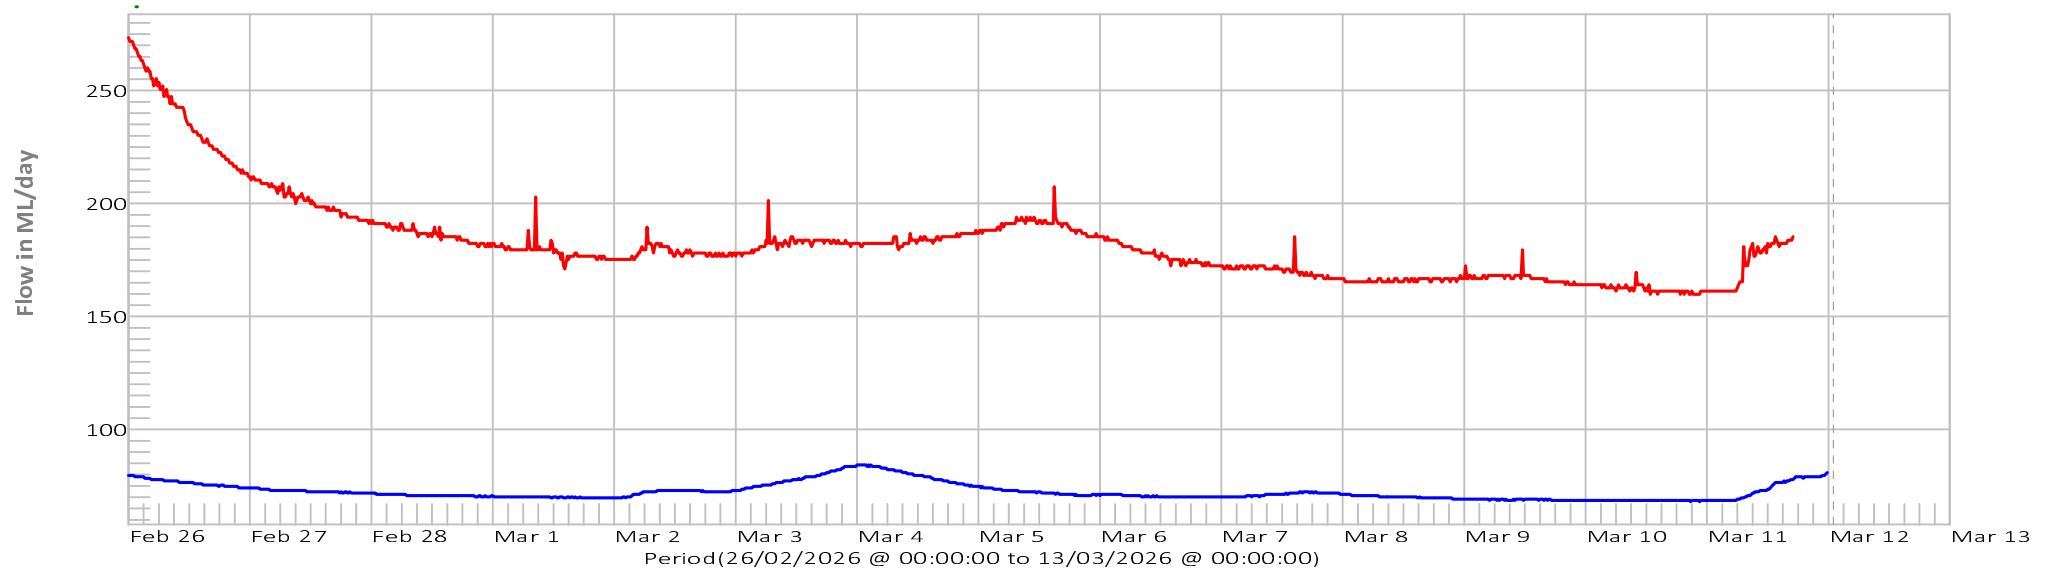

Florentine River at Eleven Road Bridge
 Florentine River above Derwent River

Last Reading ML/day:

11/03/2026 @ 23:45:00 80.9

11/03/2026 @ 17:00:00 185.3

Florentine Valley near Salvation Creek Rainfall

Mt Tim Shea Rainfall

Misery Plateau Rainfall