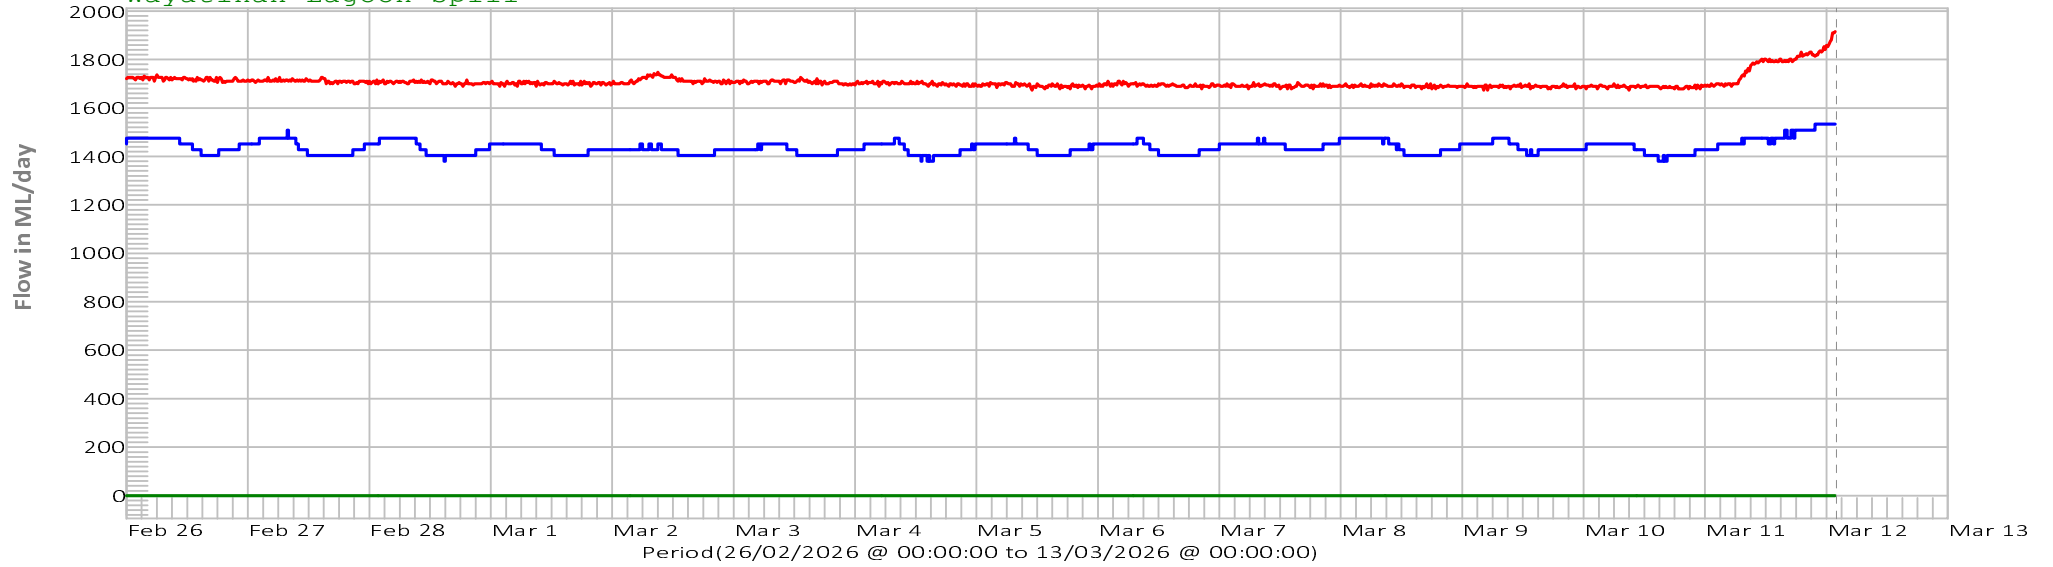

Last Reading ML/day:

12/03/2026 @ 01:45:00 1533.4

12/03/2026 @ 01:45:00 1915.9

12/03/2026 @ 01:45:00 0.0

Derwent River below Tarraleah Canal Pump
 Derwent River above Nive River
 Wayatinah Lagoon Spill

Dee Lagoon Rainfall
 Derwent River below Lake St Clair Rainfall
 Clarence River Rainfall