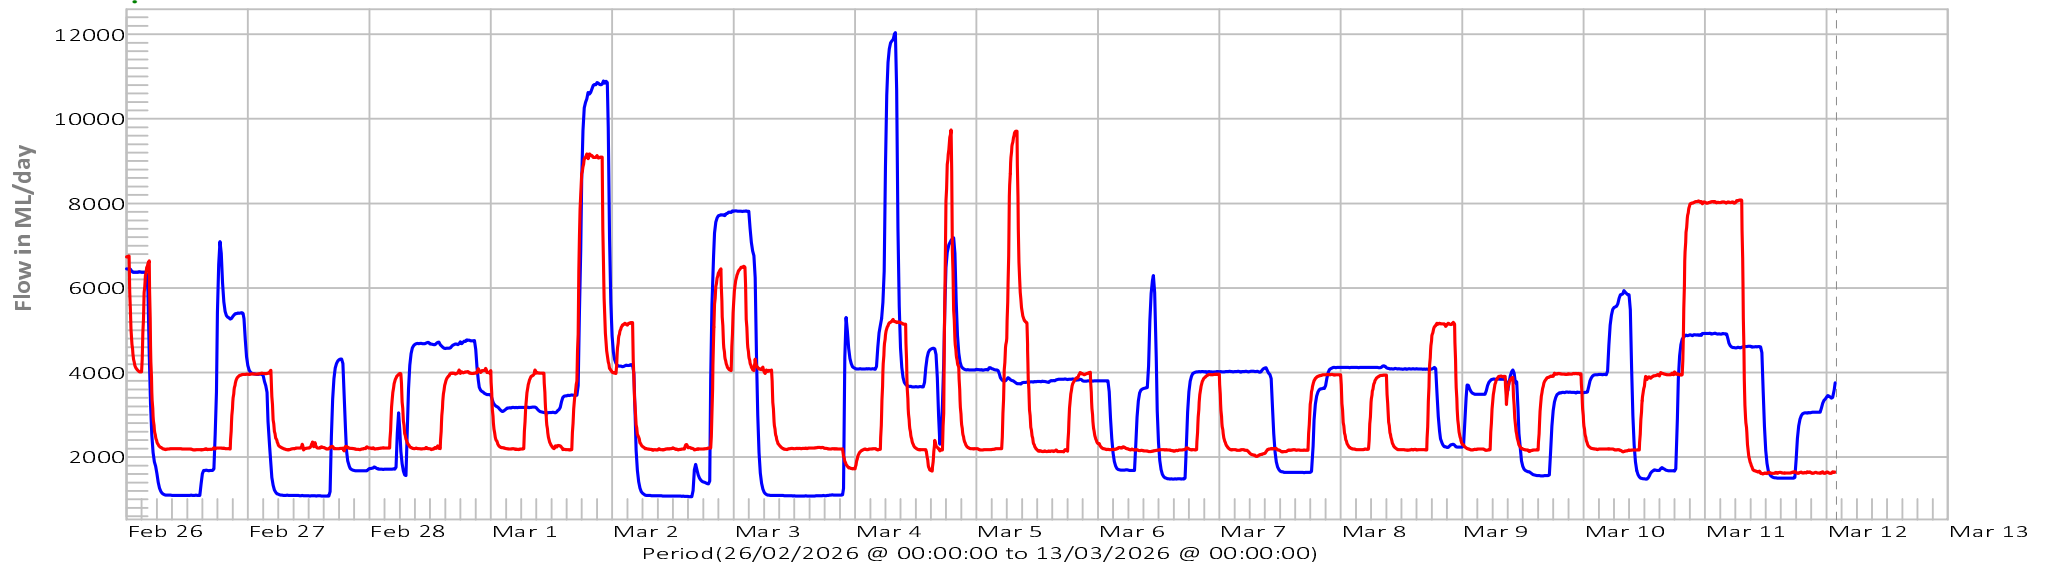

Derwent River below Dee River
 Derwent River below Meadowbank Dam

Last Reading ML/day:
 12/03/2026 @ 01:45:00 3756.0
 12/03/2026 @ 01:45:00 1644.6

Dee Lagoon Rainfall
 Shannon River at Hermitage Rainfall
 Misery Plateau Rainfall