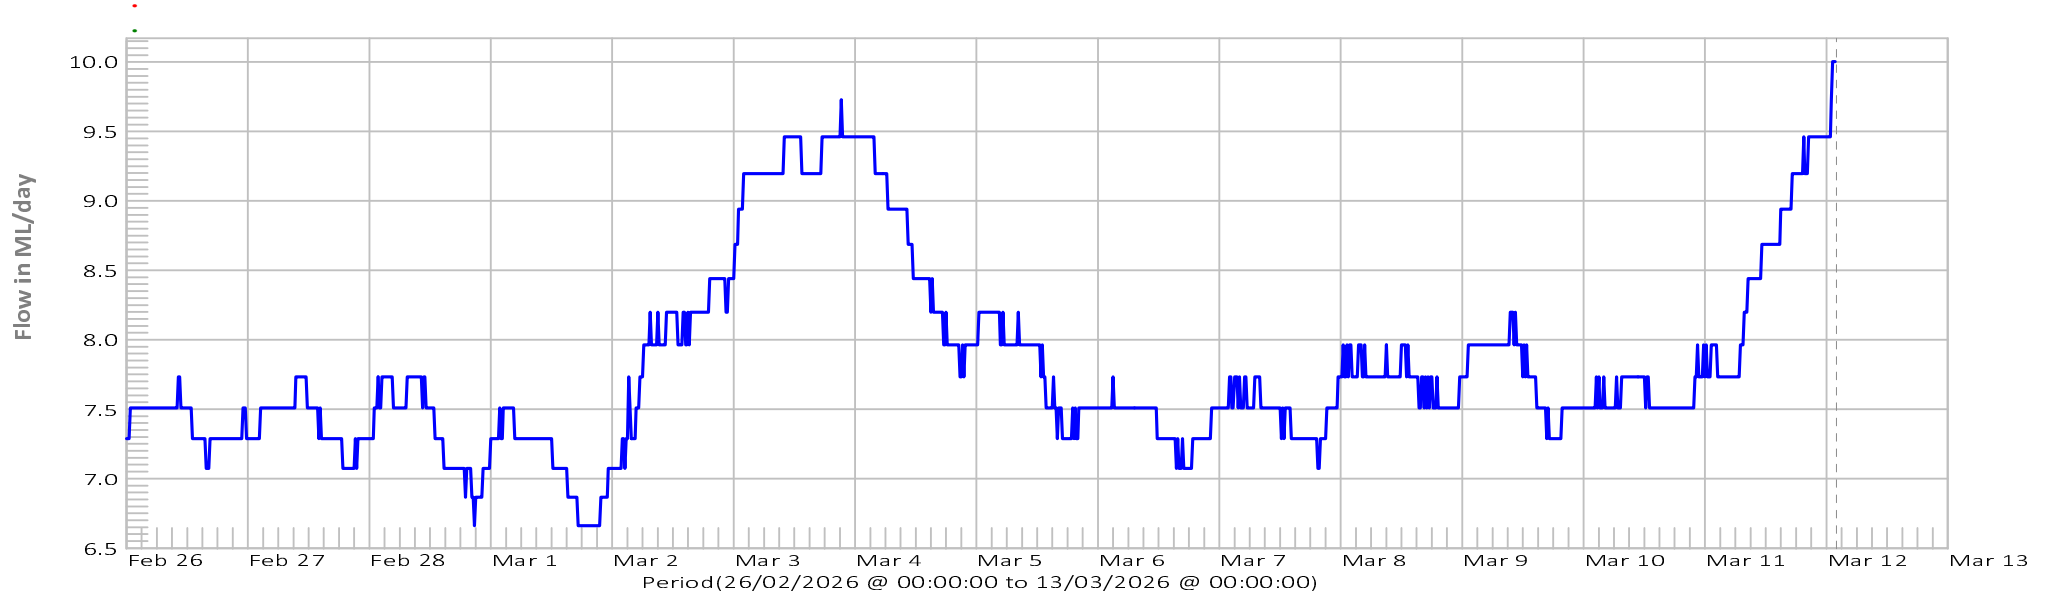

Dee River above Derwent River

Dee Lagoon Rainfall  
Shannon River at Hermitage Rainfall  
Misery Plateau Rainfall