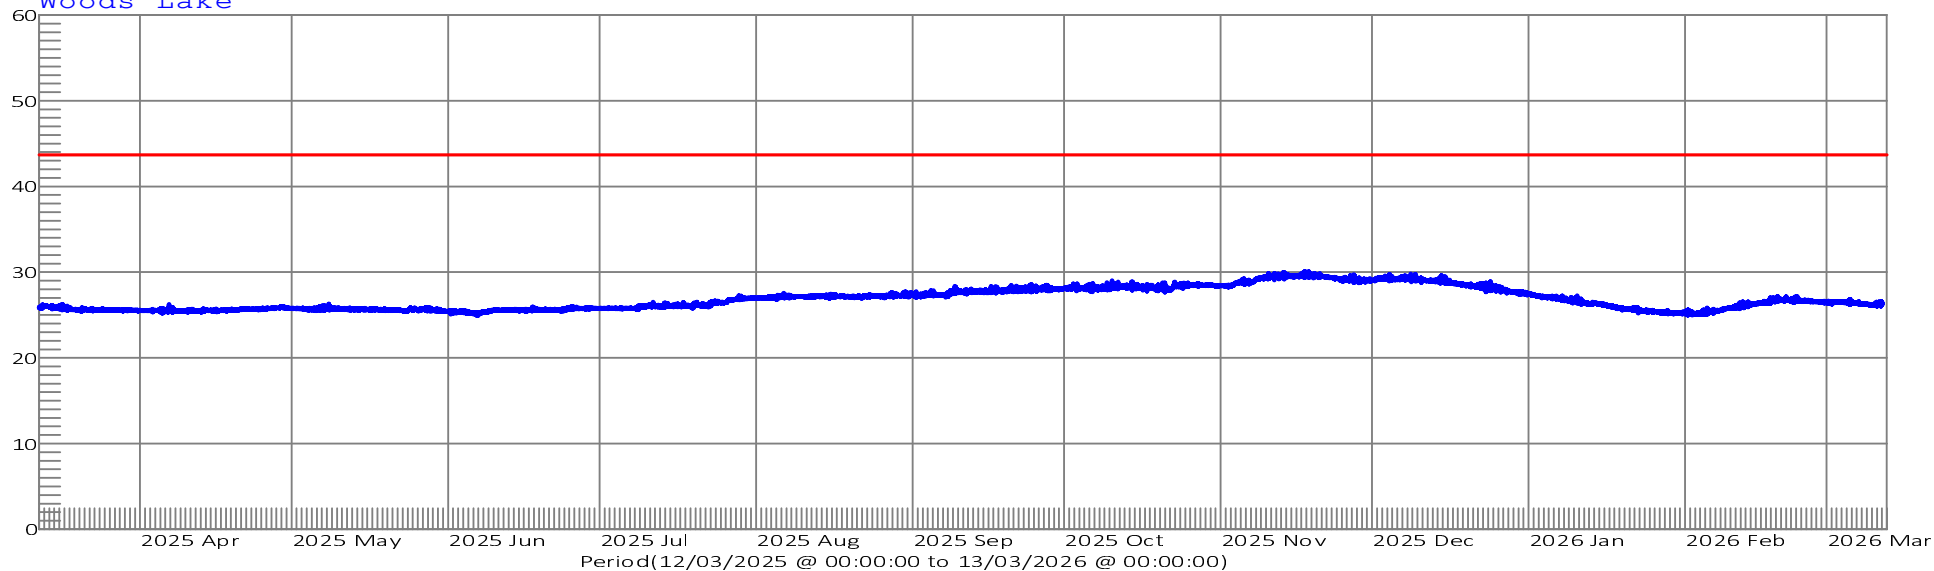

Woods Lake - Full Volume  
 Woods Lake

Last month - Effective volume in Mega cubic metres

Woods Lake - Full Volume  
 Woods Lake

Last year - Effective volume in Mega cubic metres

For conditions on the use of the water information and data contained within this site or this page refer to <http://www.hydro.com.au/water/conditions-for-using-information>