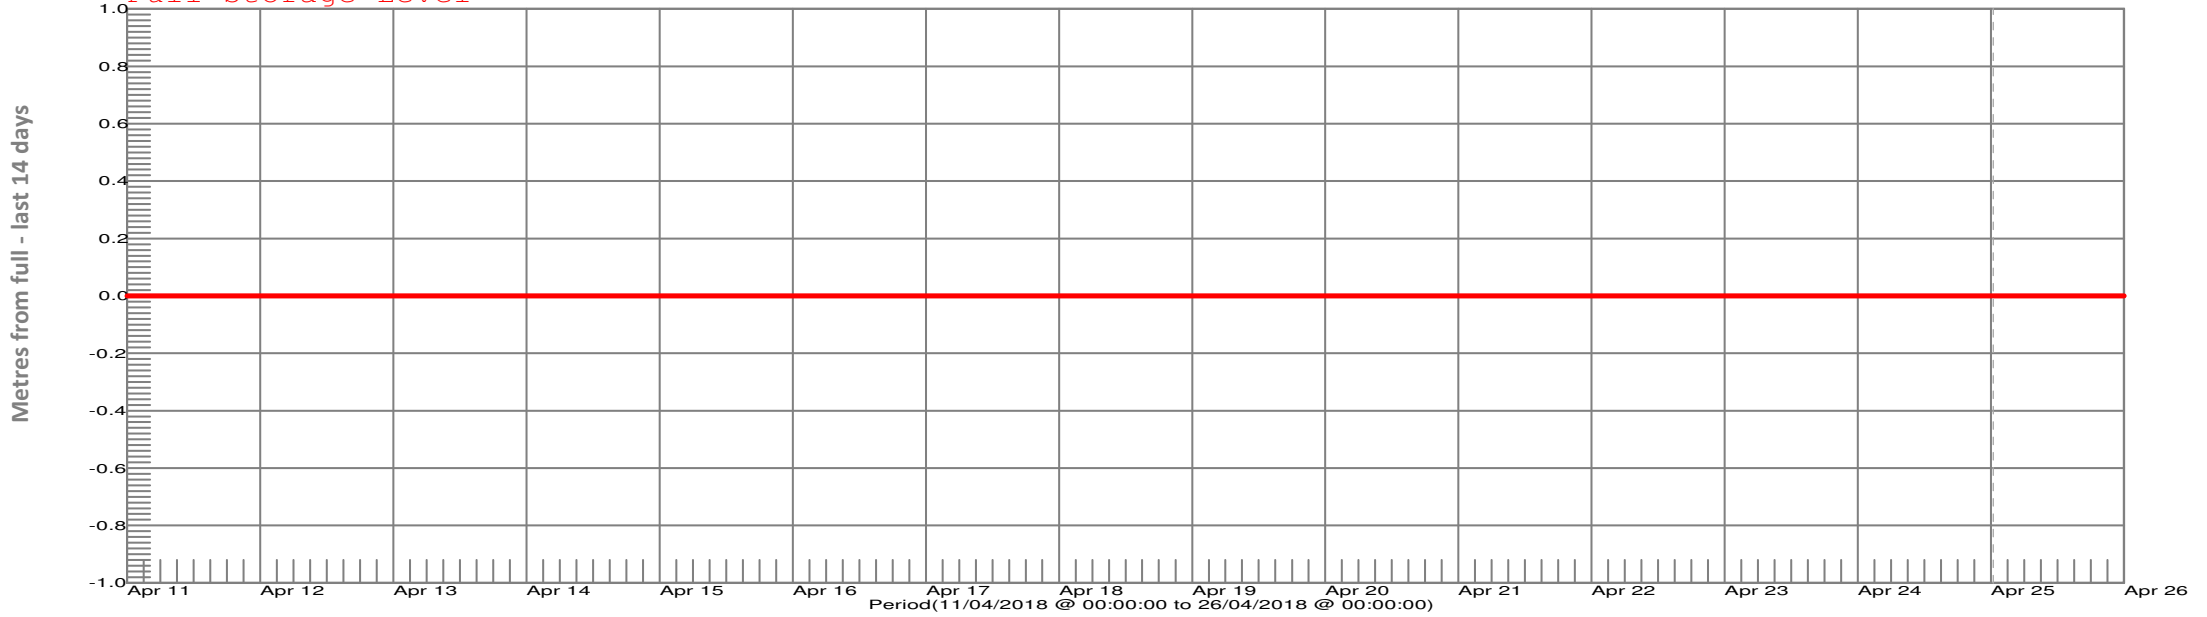

Height above Sea Level	Metres
Full Storage Level	530.000
Last Level Reading	522.358E
Normal Minimum Operating Level	521.500

White Spur Pond at Dam
Full Storage Level

White Spur Pond at Dam
Full Storage Level