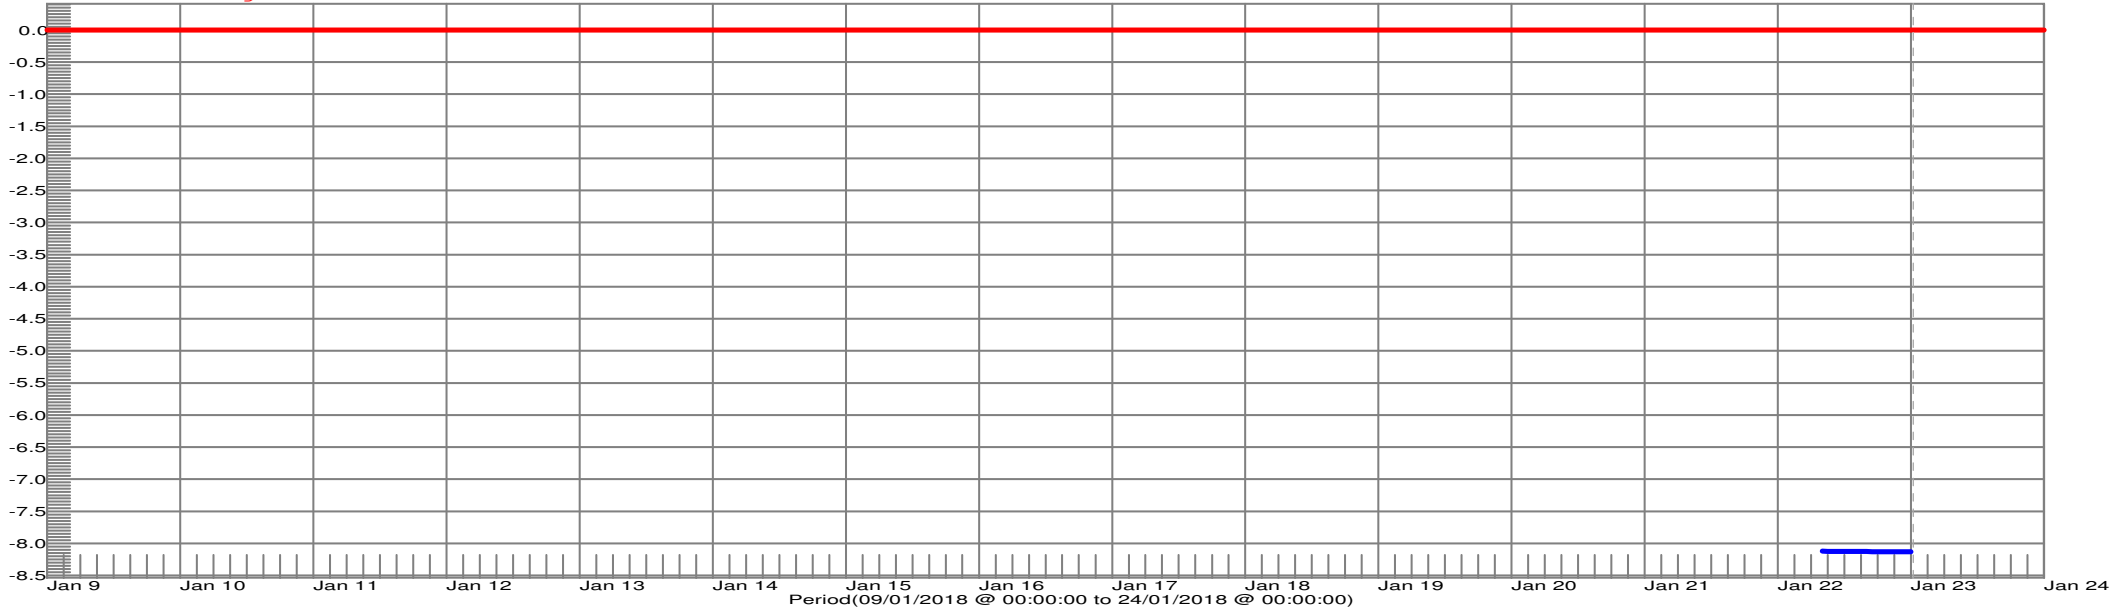

| Height above Sea Level | Metres |
|--------------------------------|---------|
| Full Storage Level | 530.000 |
| Last Level Reading | 521.869 |
| Normal Minimum Operating Level | 521.500 |

White Spur Pond at Dam
Full Storage Level

White Spur Pond at Dam
Full Storage Level