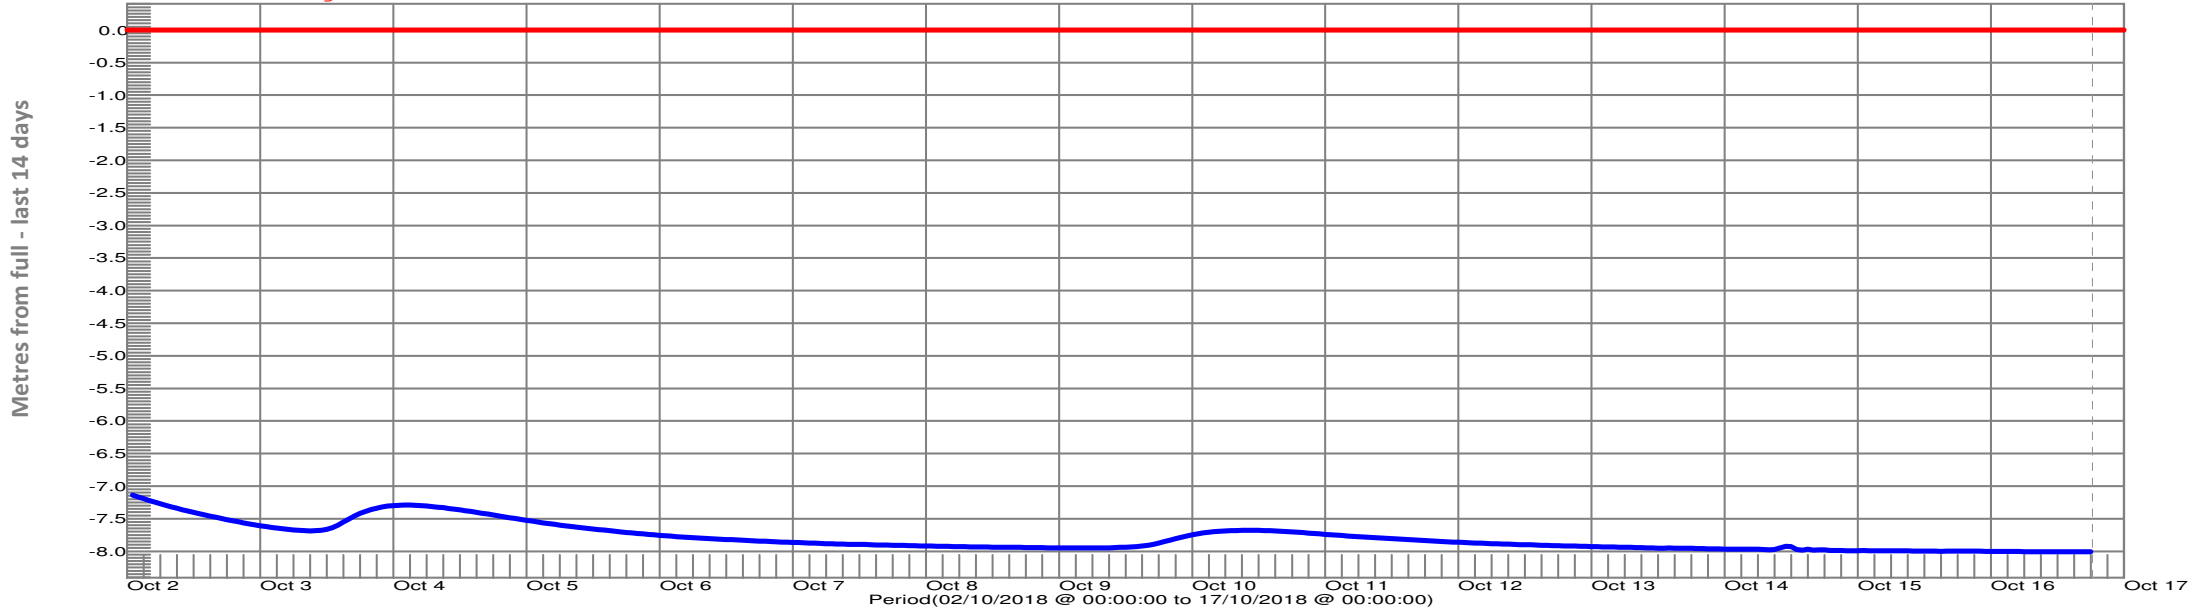

Height above Sea Level	Metres
Full Storage Level	530.000
Last Level Reading	521.993
Normal Minimum Operating Level	521.500

White Spur Pond at Dam
Full Storage Level

White Spur Pond at Dam
Full Storage Level