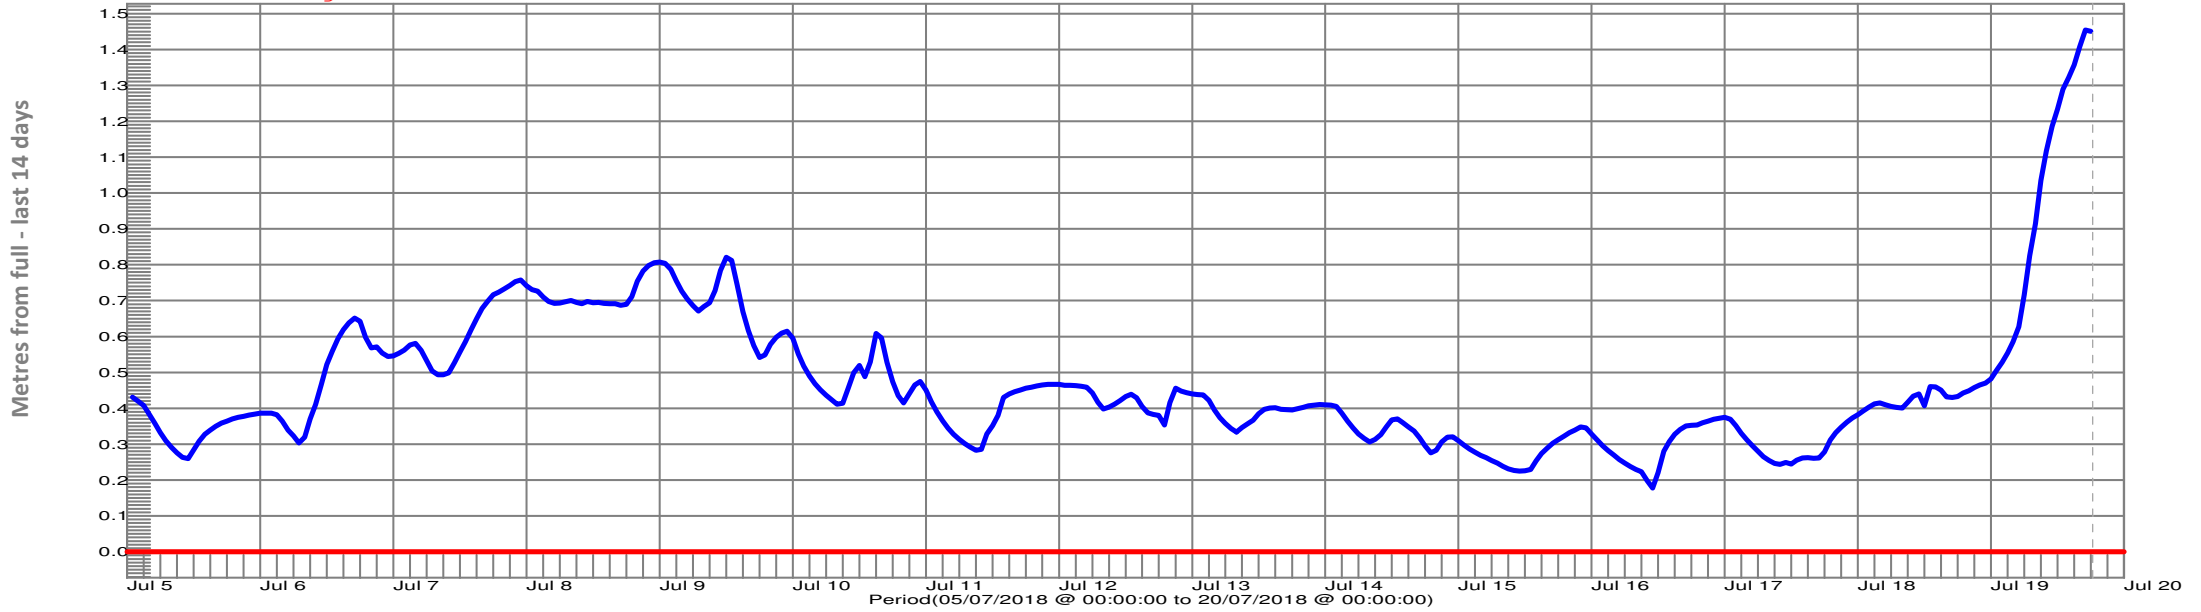

Height above Sea Level	Metres
Full Storage Level	231.030
Last Level Reading	232.463
Normal Minimum Operating Level	227.991

Wayatinah Lagoon at Dam  
Full Storage Level

Wayatinah Lagoon at Dam  
Full Storage Level