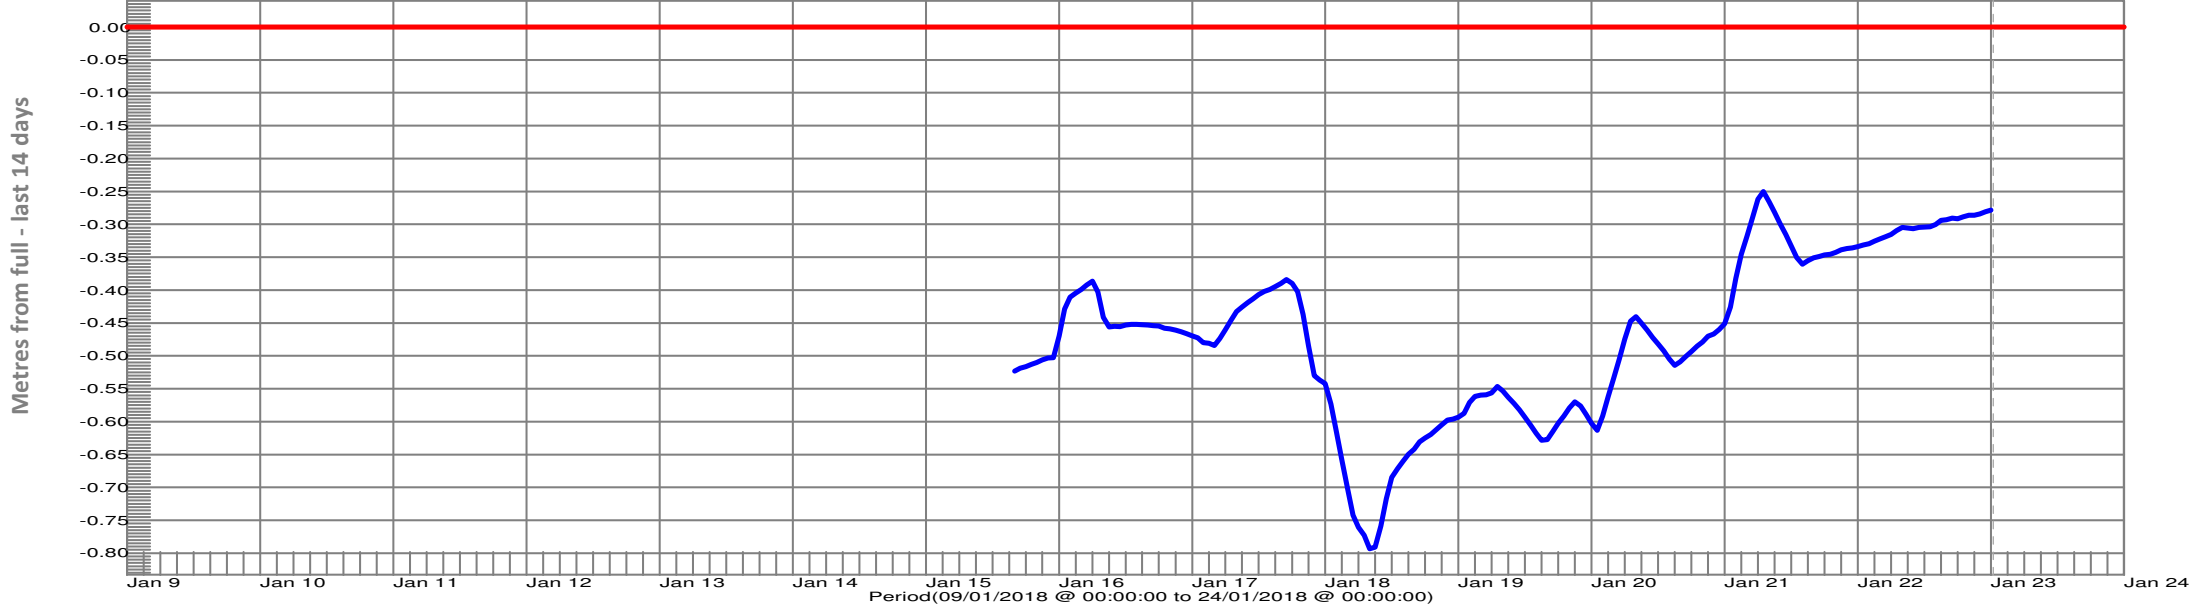

Height above Sea Level	Metres
Full Storage Level	231.030
Last Level Reading	230.752
Normal Minimum Operating Level	227.991

Wayatinah Lagoon at Dam
Full Storage Level

Wayatinah Lagoon at Dam
Full Storage Level