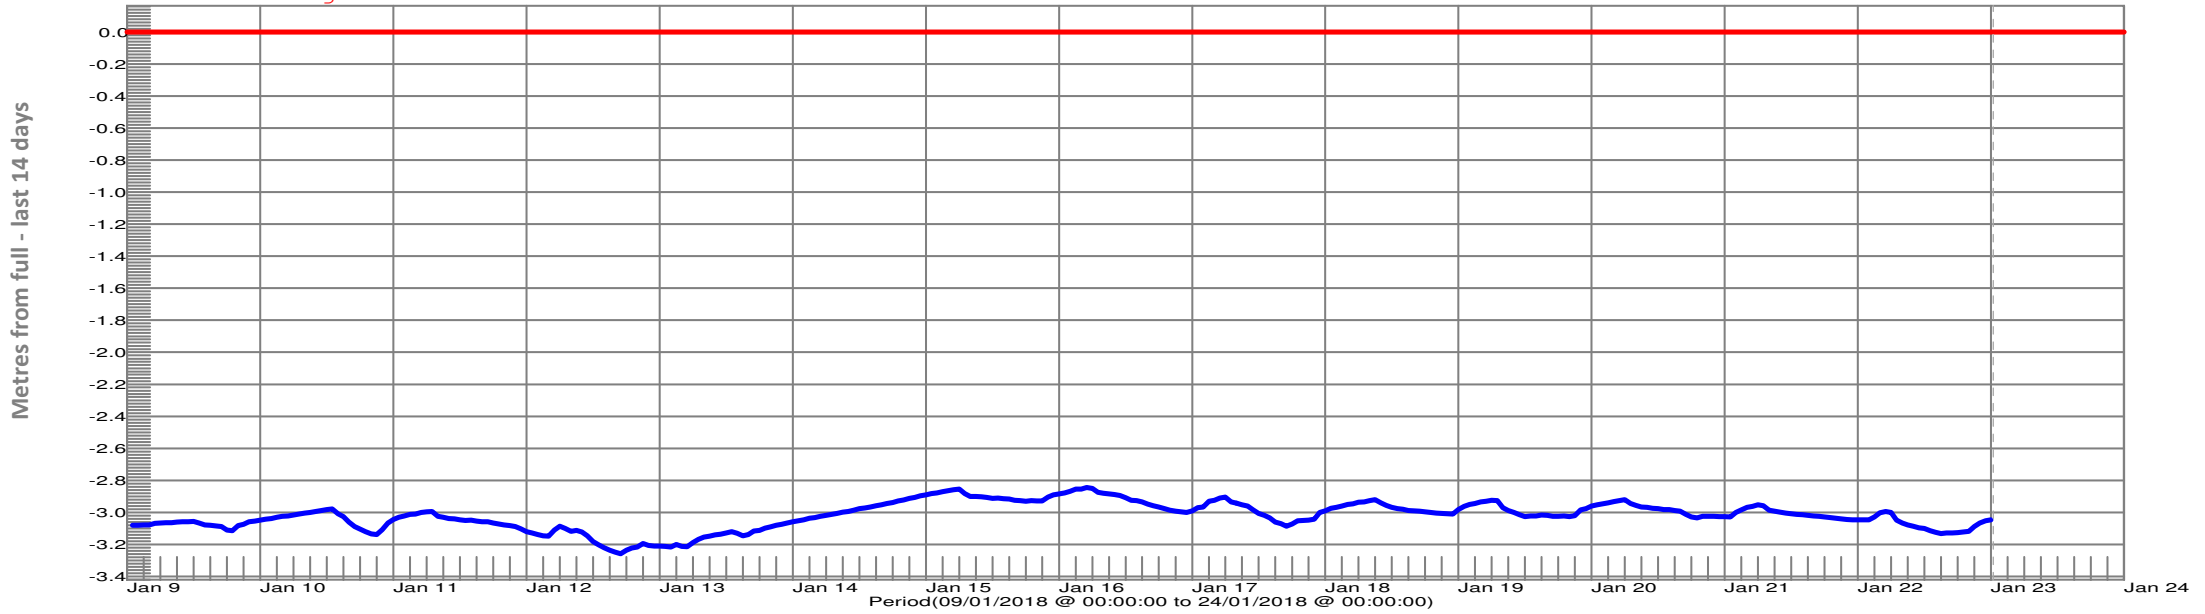

Height above Sea Level	Metres
Full Storage Level	651.200
Last Level Reading	648.158
Normal Minimum Operating Level	646.630

Tungatinah Lagoon at Dam
Full Storage Level

Tungatinah Lagoon at Dam
Full Storage Level