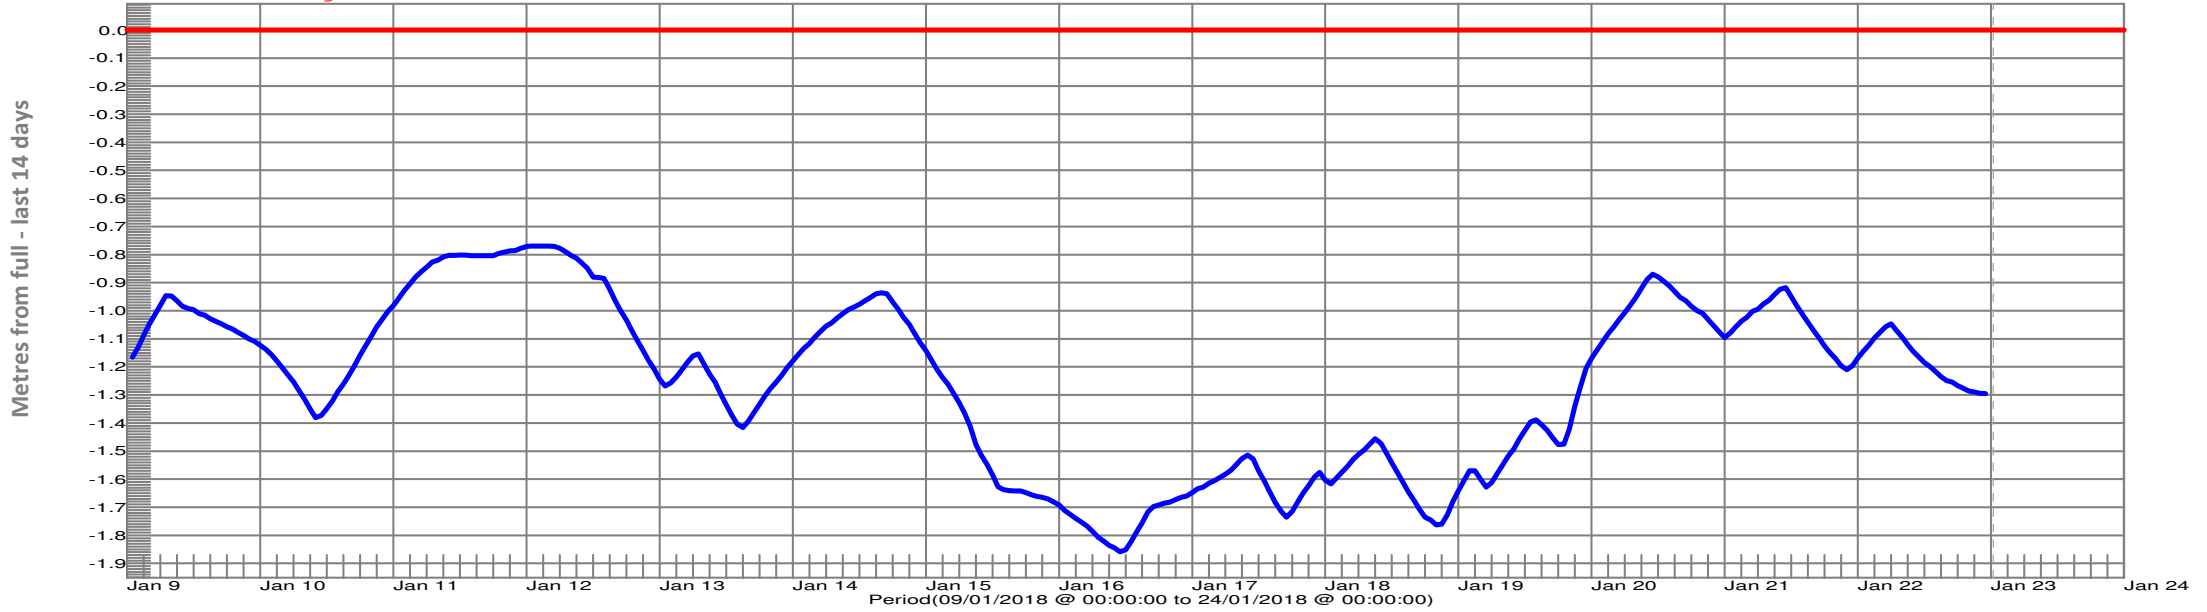

Height above Sea Level	Metres
Full Storage Level	126.490
Last Level Reading	125.187
Normal Minimum Operating Level	117.960

Trevallyn Pond at Dam  
Full Storage Level

Trevallyn Pond at Dam  
Full Storage Level