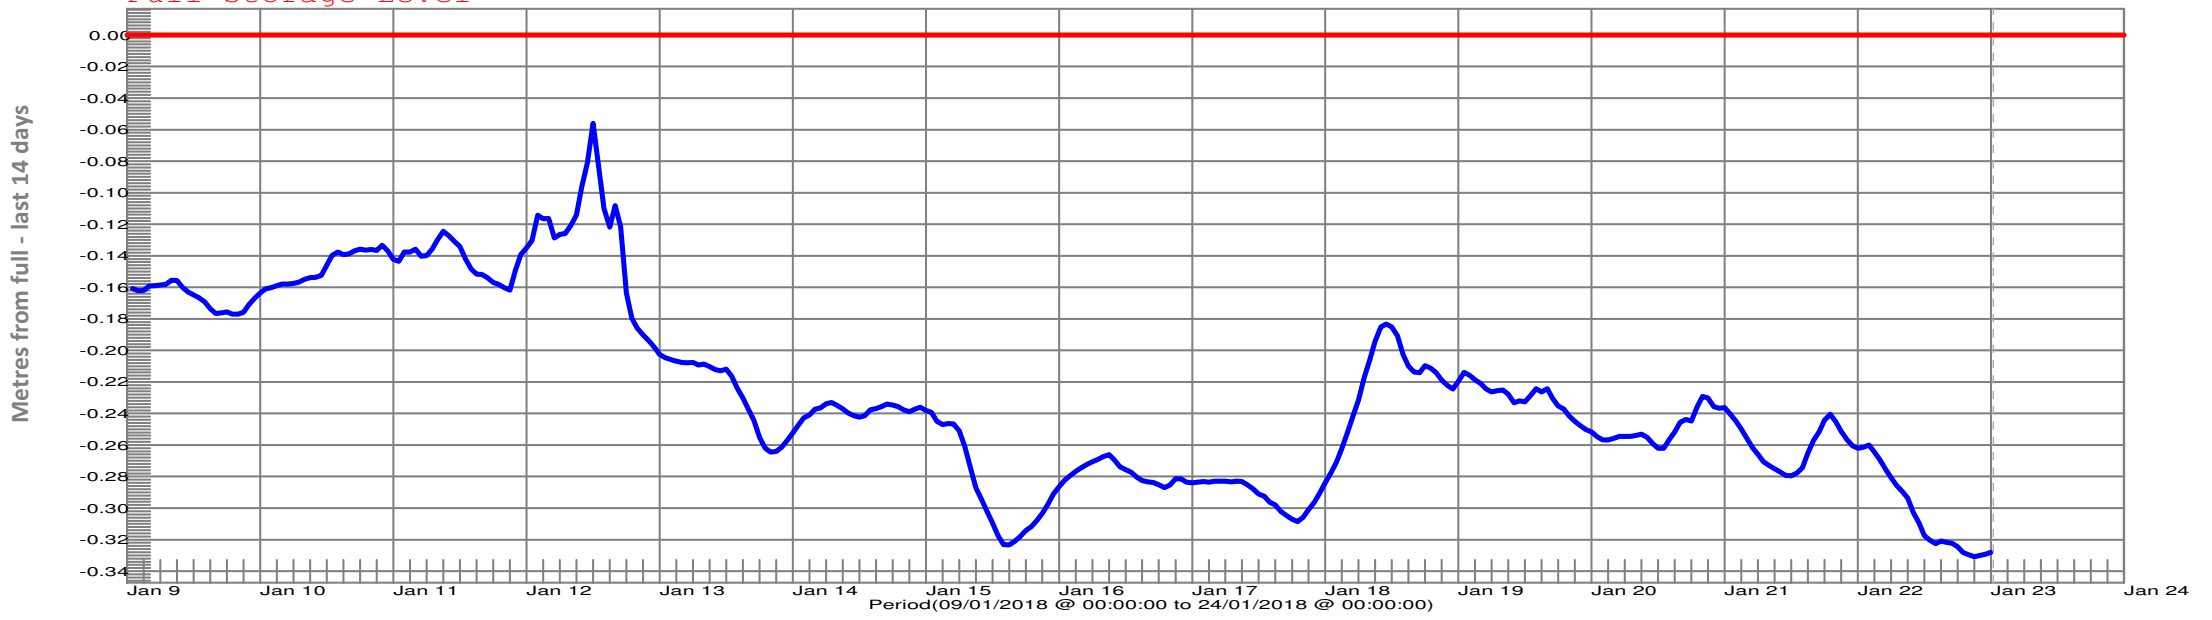

Height above Sea Level	Metres
Full Storage Level	1017.66
Last Level Reading	1017.33
Normal Minimum Operating Level	1016.97

Shannon Lagoon at Dam  
Full Storage Level

Shannon Lagoon at Dam  
Full Storage Level