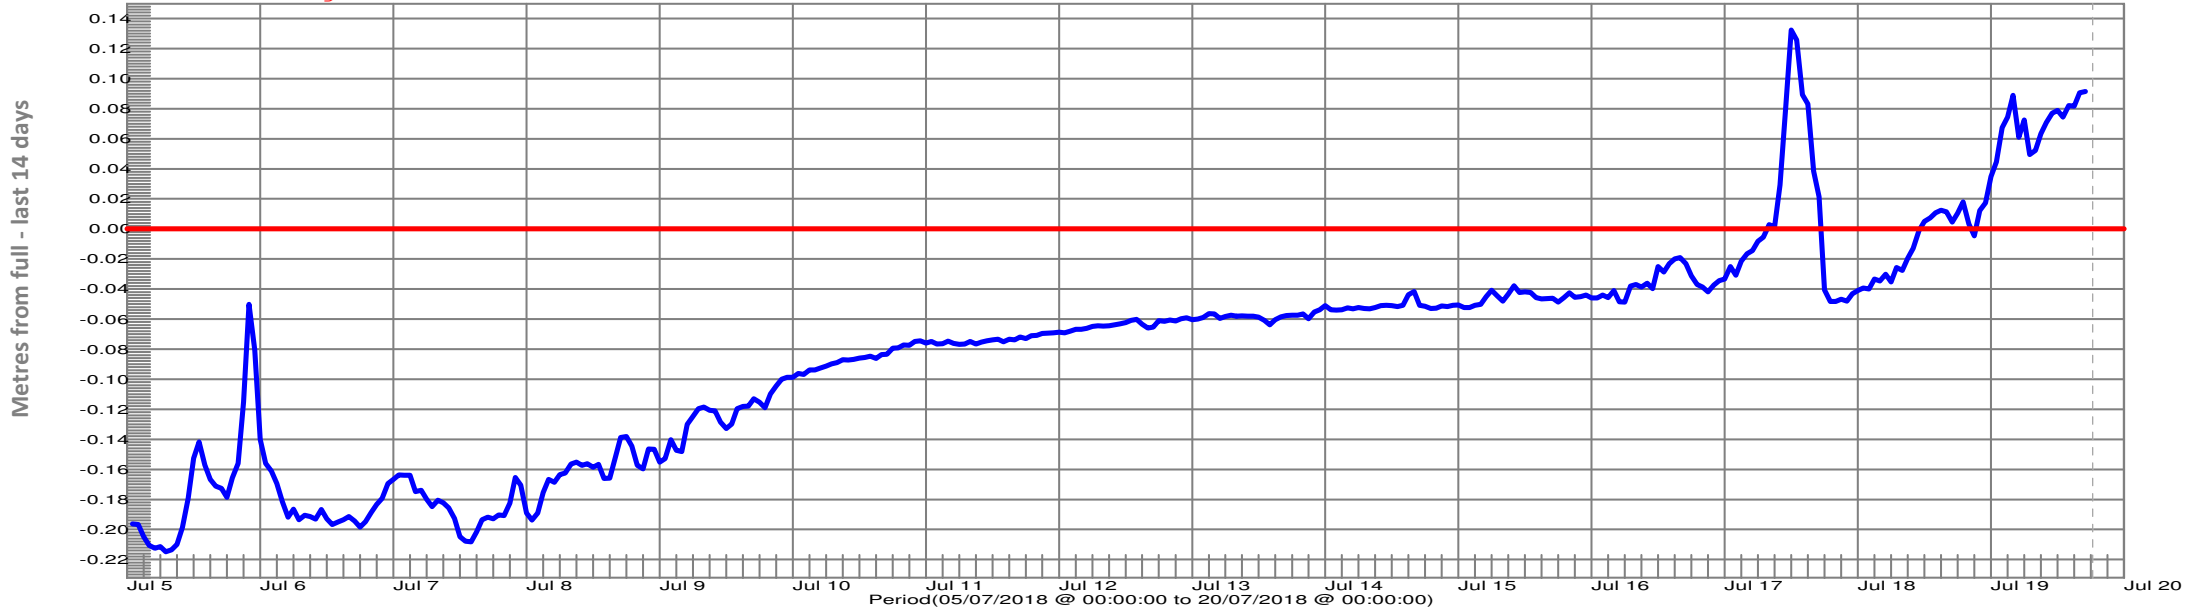

| Height above Sea Level         | Metres  |
|--------------------------------|---------|
| Full Storage Level             | 1017.66 |
| Last Level Reading             | 1017.75 |
| Normal Minimum Operating Level | 1016.97 |

Shannon Lagoon at Dam  
Full Storage Level

Shannon Lagoon at Dam  
Full Storage Level