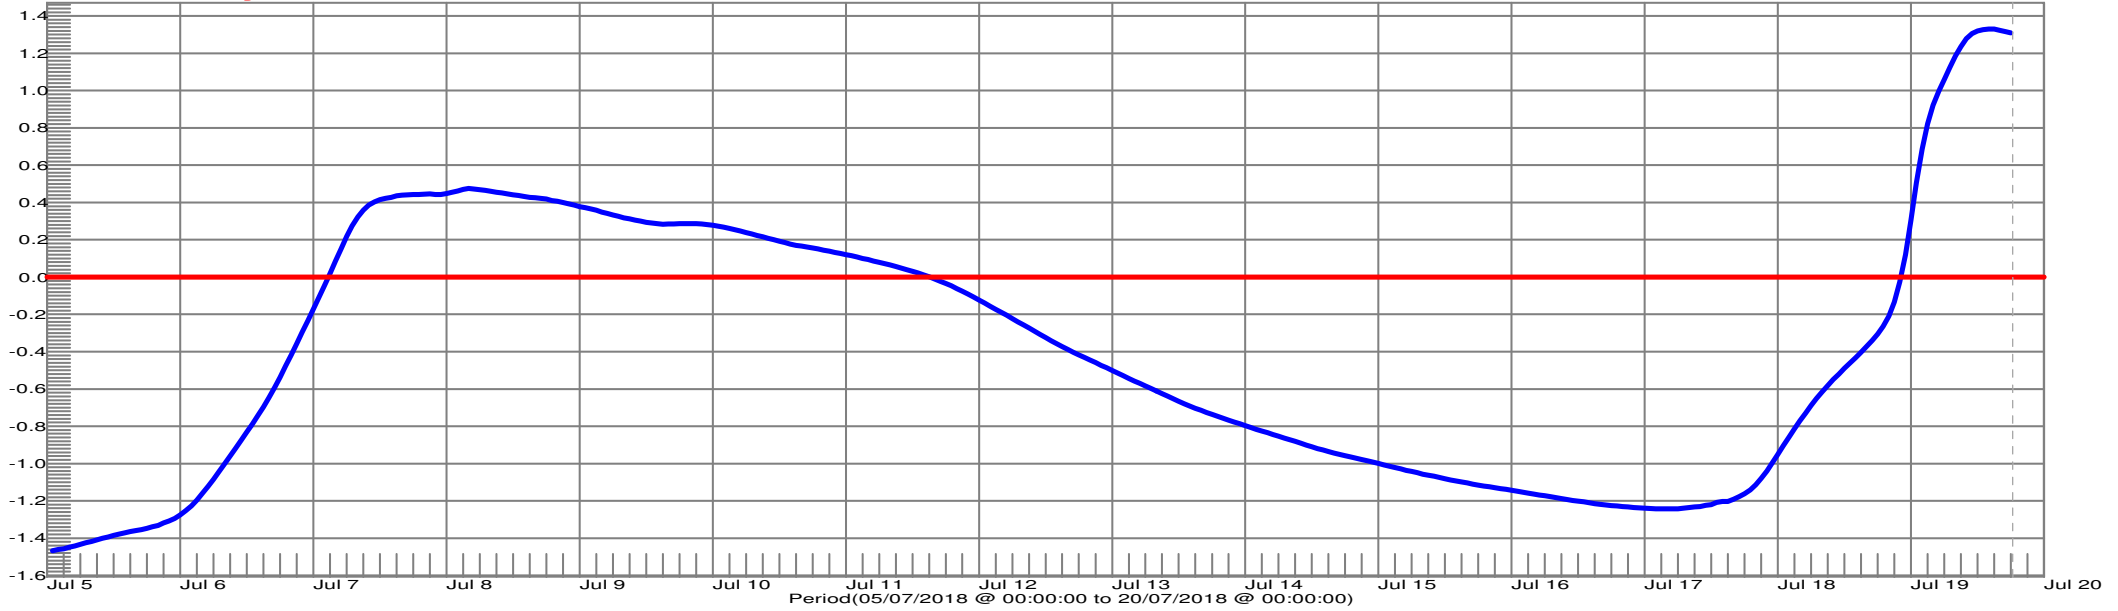

Height above Sea Level	Metres
Full Storage Level	670.560
Last Level Reading	671.866
Normal Minimum Operating Level	667.910

Image created:  
 19/07/2018 @ 18:20  
 Time is Eastern Standard Time (EST)  
 Represented by vertical dotted line.  
 (add 1hr during day light savings)

Pine Tier Lagoon at Dam  
 Full Storage Level

Pine Tier Lagoon at Dam  
 Full Storage Level