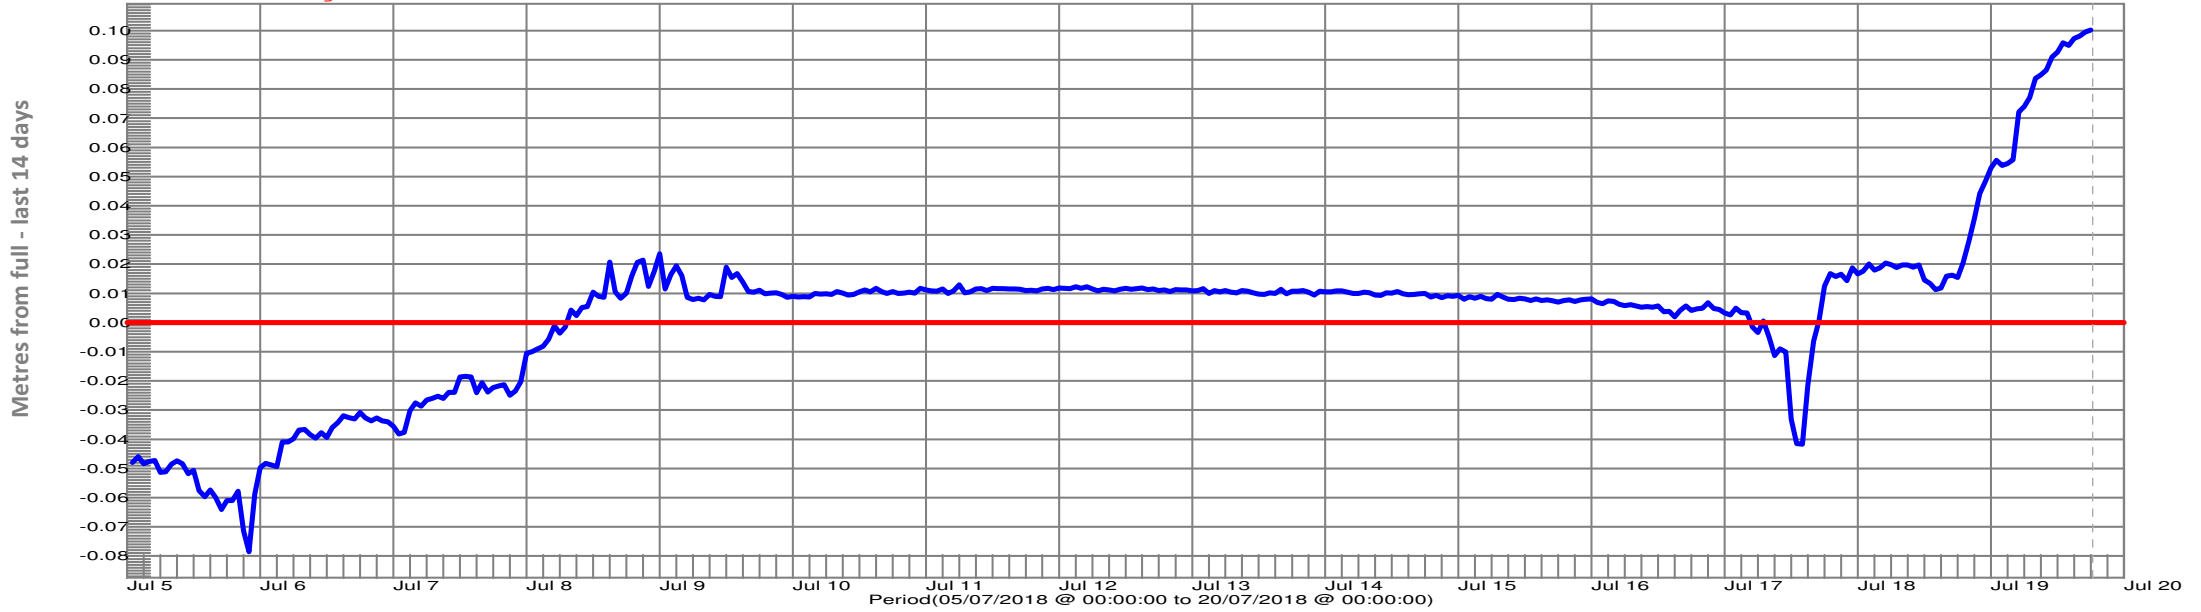

Height above Sea Level	Metres
Full Storage Level	919.840
Last Level Reading	919.941
Normal Minimum Operating Level	919.300

Penstock Lagoon at Canal Outlet
Full Storage Level

Penstock Lagoon at Canal Outlet
Full Storage Level