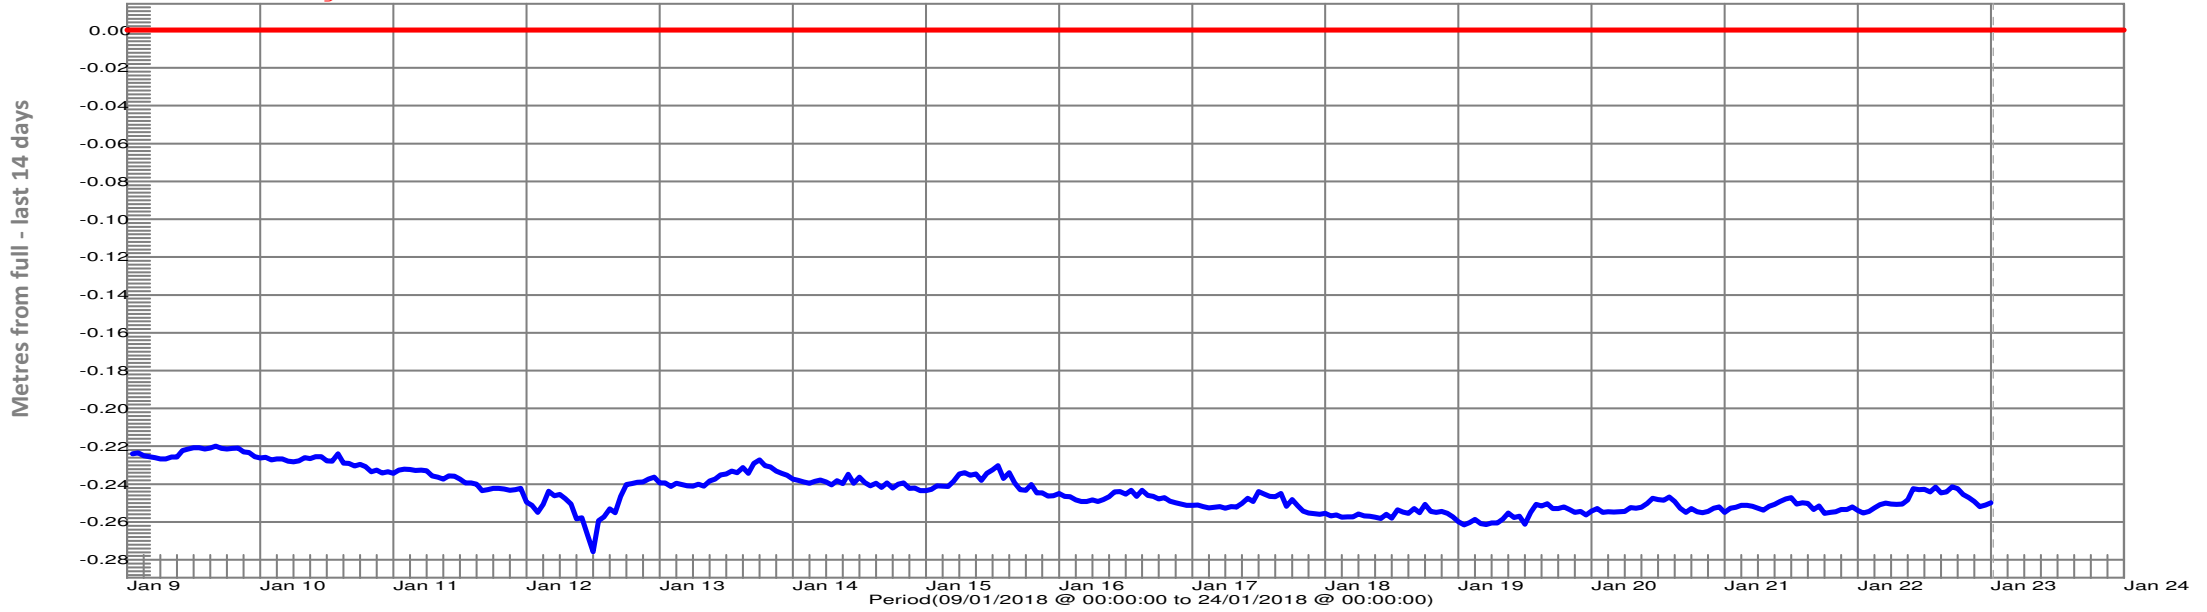

Height above Sea Level	Metres
Full Storage Level	919.867
Last Level Reading	919.614
Normal Minimum Operating Level	919.300

Penstock Lagoon at Canal Outlet
Full Storage Level

Penstock Lagoon at Canal Outlet
Full Storage Level