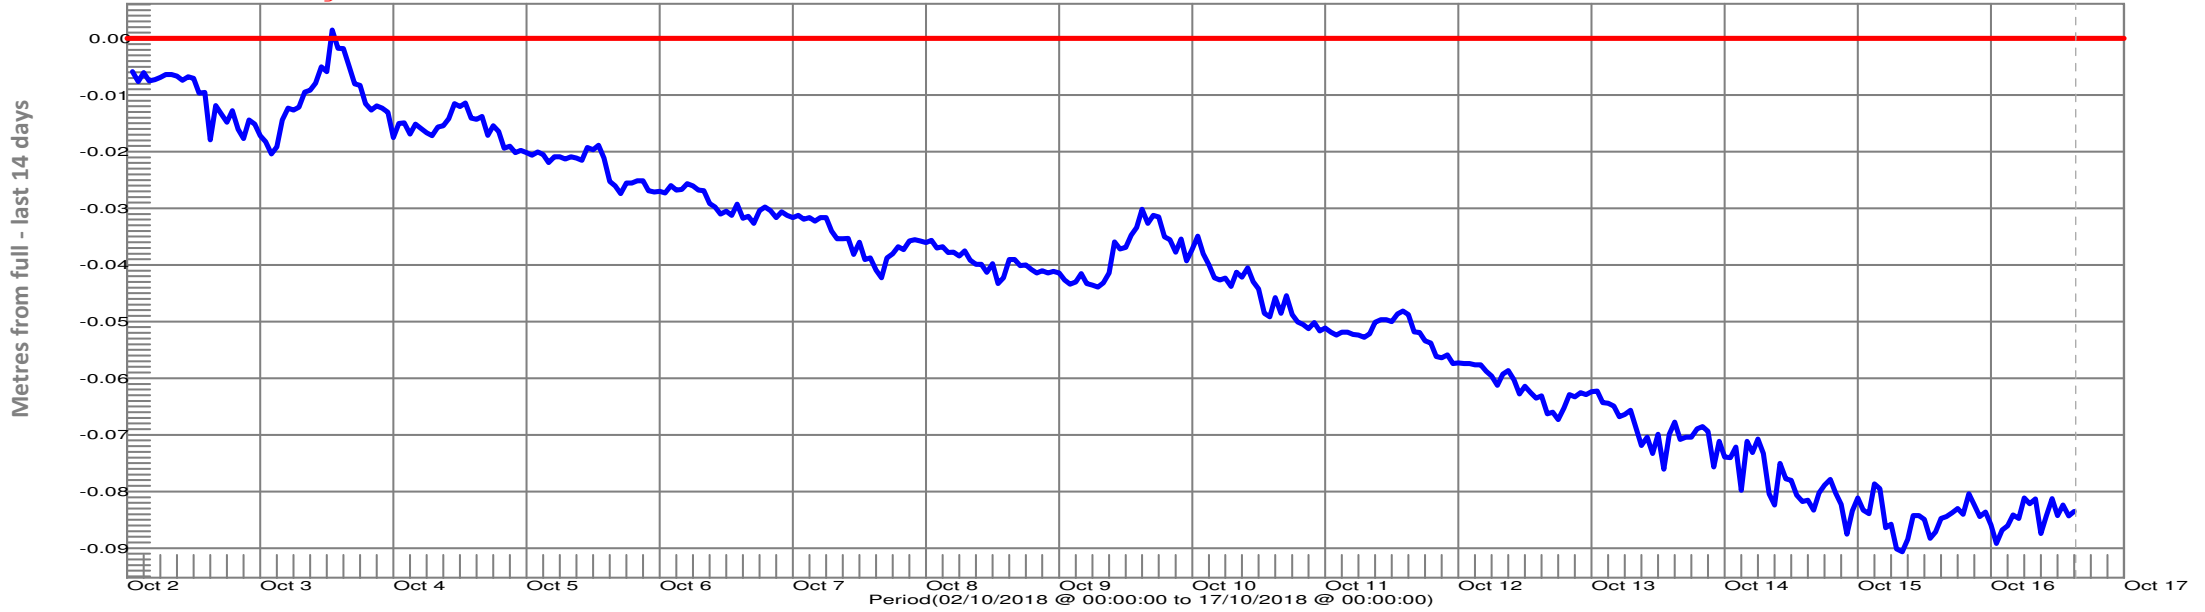

Height above Sea Level	Metres
Full Storage Level	919.840
Last Level Reading	919.756
Normal Minimum Operating Level	919.300

Penstock Lagoon at Canal Outlet  
Full Storage Level

Penstock Lagoon at Canal Outlet  
Full Storage Level