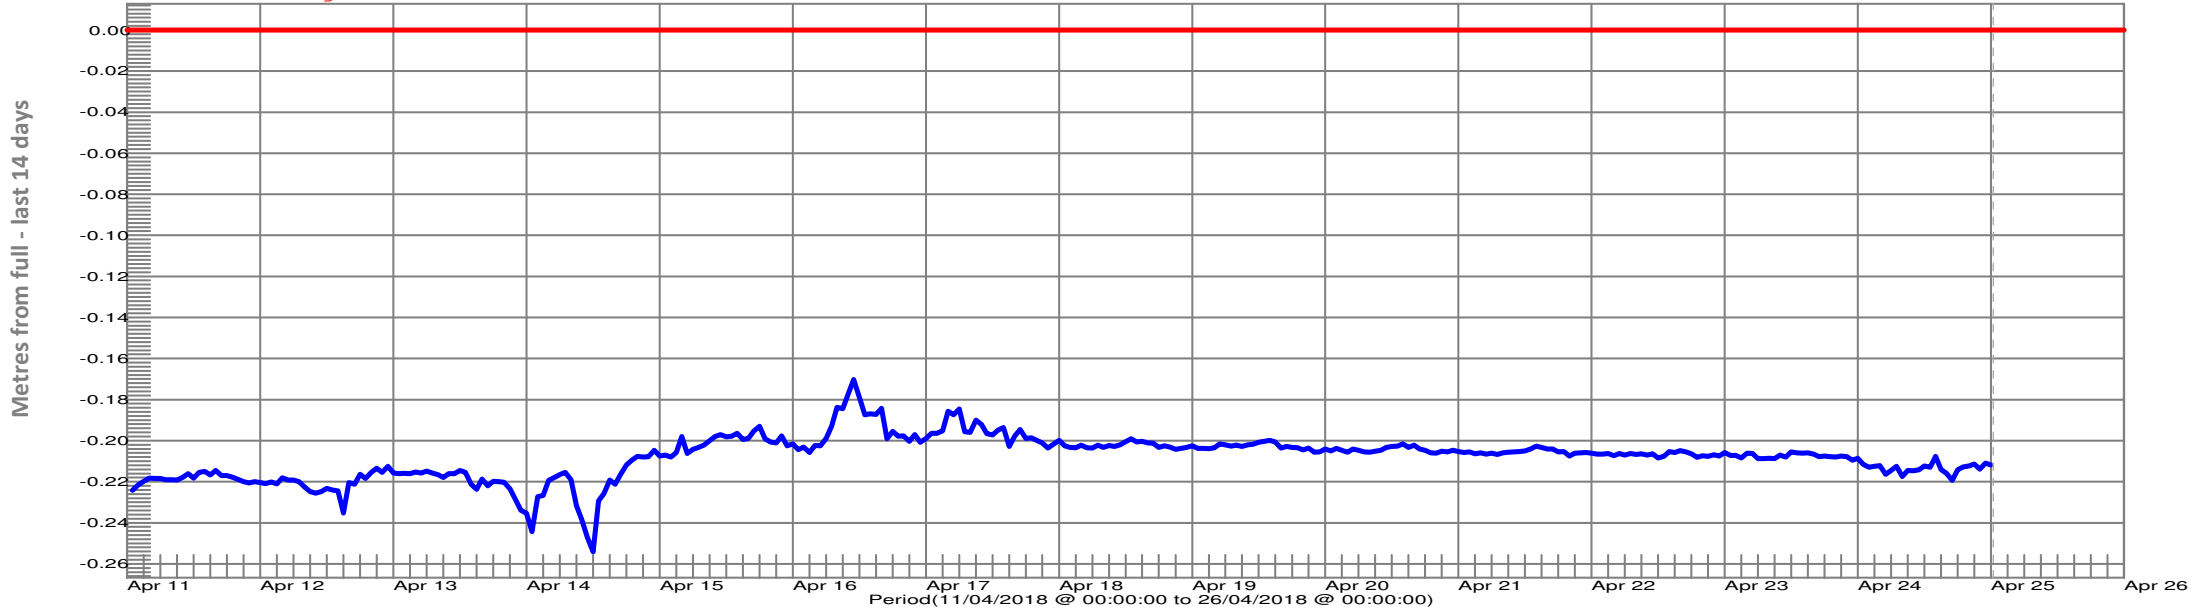

Height above Sea Level	Metres
Full Storage Level	919.867
Last Level Reading	919.654
Normal Minimum Operating Level	919.300

Penstock Lagoon at Canal Outlet  
Full Storage Level

Penstock Lagoon at Canal Outlet  
Full Storage Level