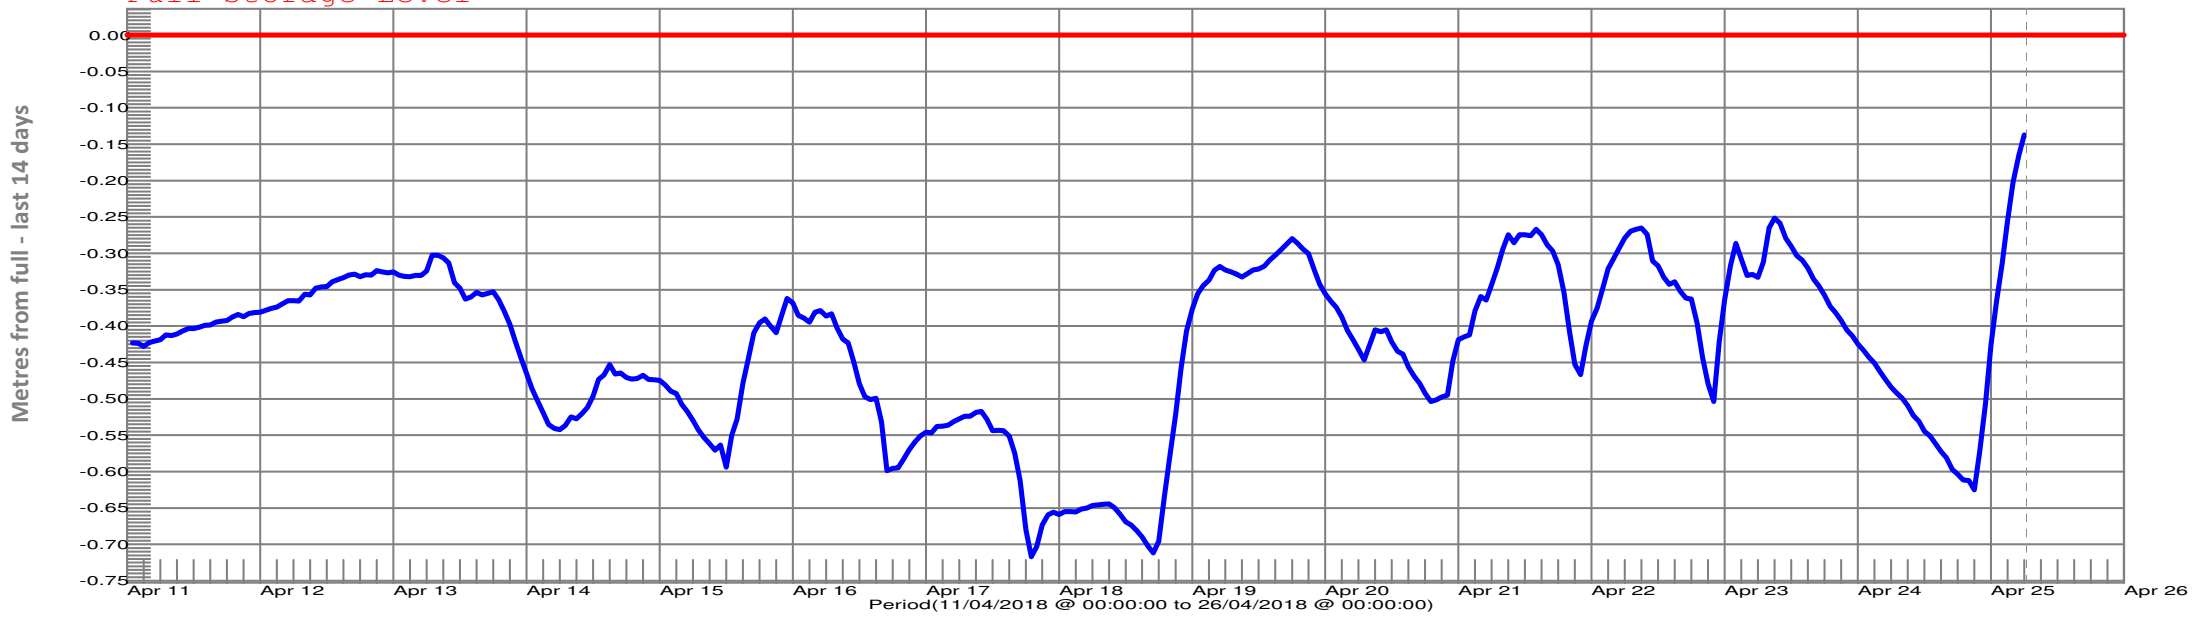

Height above Sea Level	Metres
Full Storage Level	73.150
Last Level Reading	73.006
Normal Minimum Operating Level	67.060

Meadowbank Lake at Dam
 Full Storage Level

Meadowbank Lake at Dam
 Full Storage Level