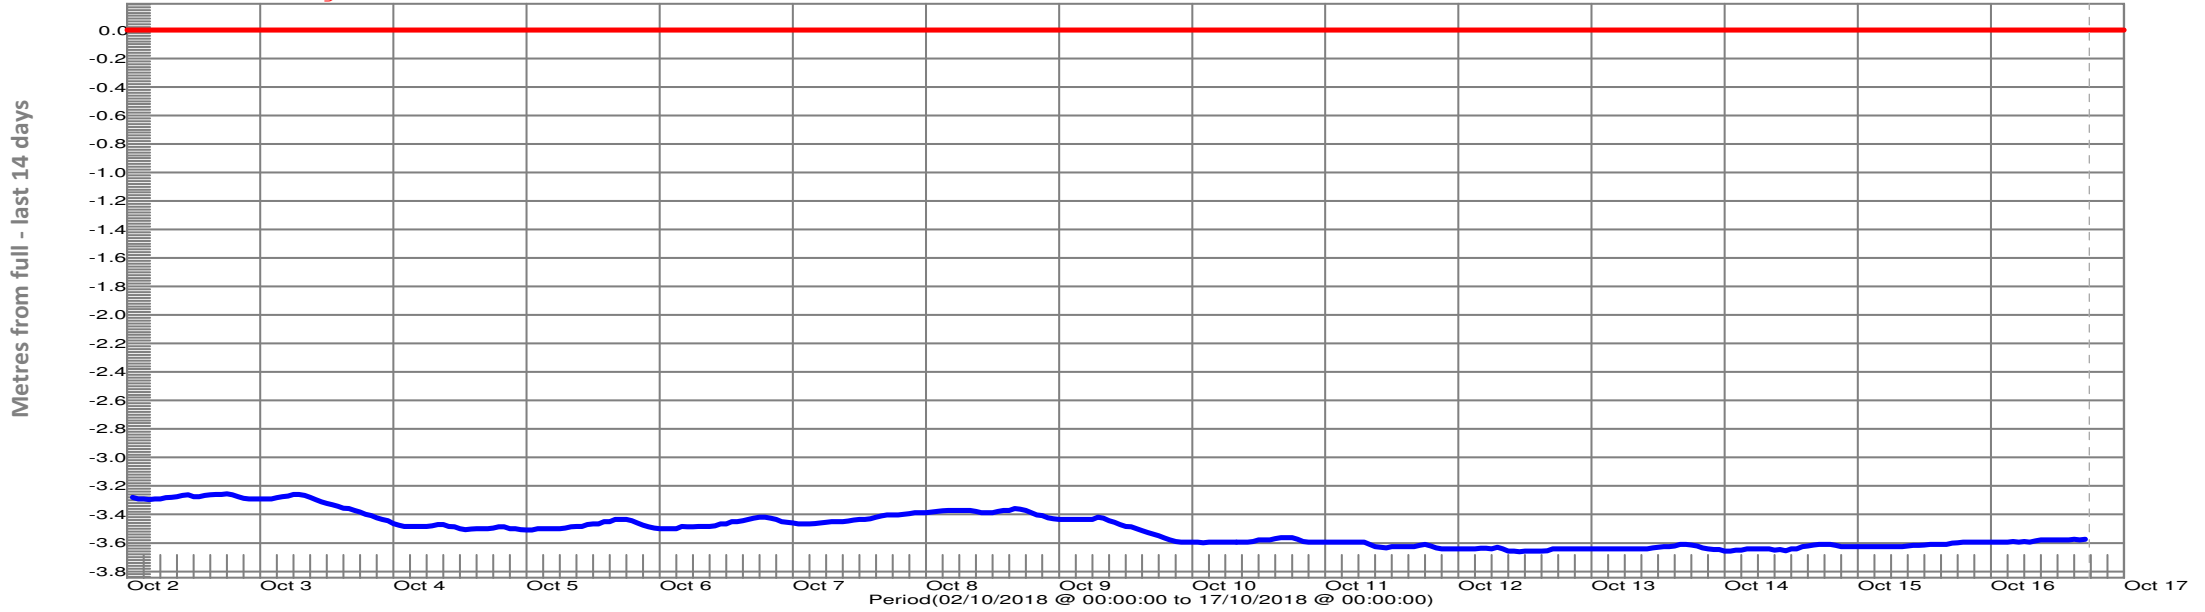

Height above Sea Level	Metres
Full Storage Level	229.500
Last Level Reading	225.922
Normal Minimum Operating Level	218.850

Lake Mackintosh at Dam
Full Storage Level

Lake Mackintosh at Dam
Full Storage Level