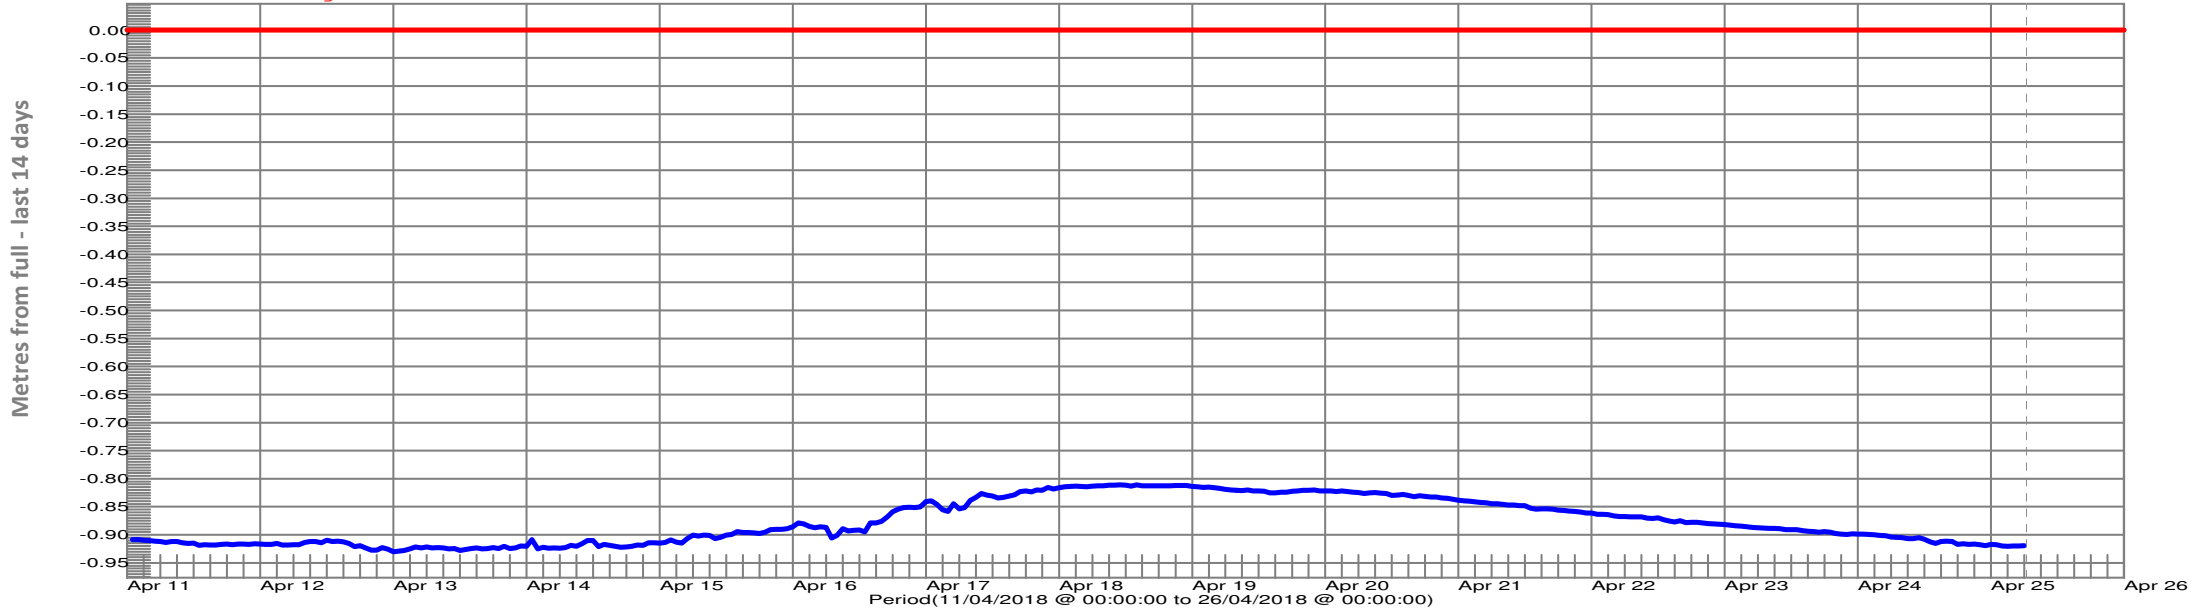

Height above Sea Level	Metres
Full Storage Level	1007.36
Last Level Reading	1006.44
Normal Minimum Operating Level	1005.84

Little Pine Lagoon at Dam  
Full Storage Level

Little Pine Lagoon at Dam  
Full Storage Level