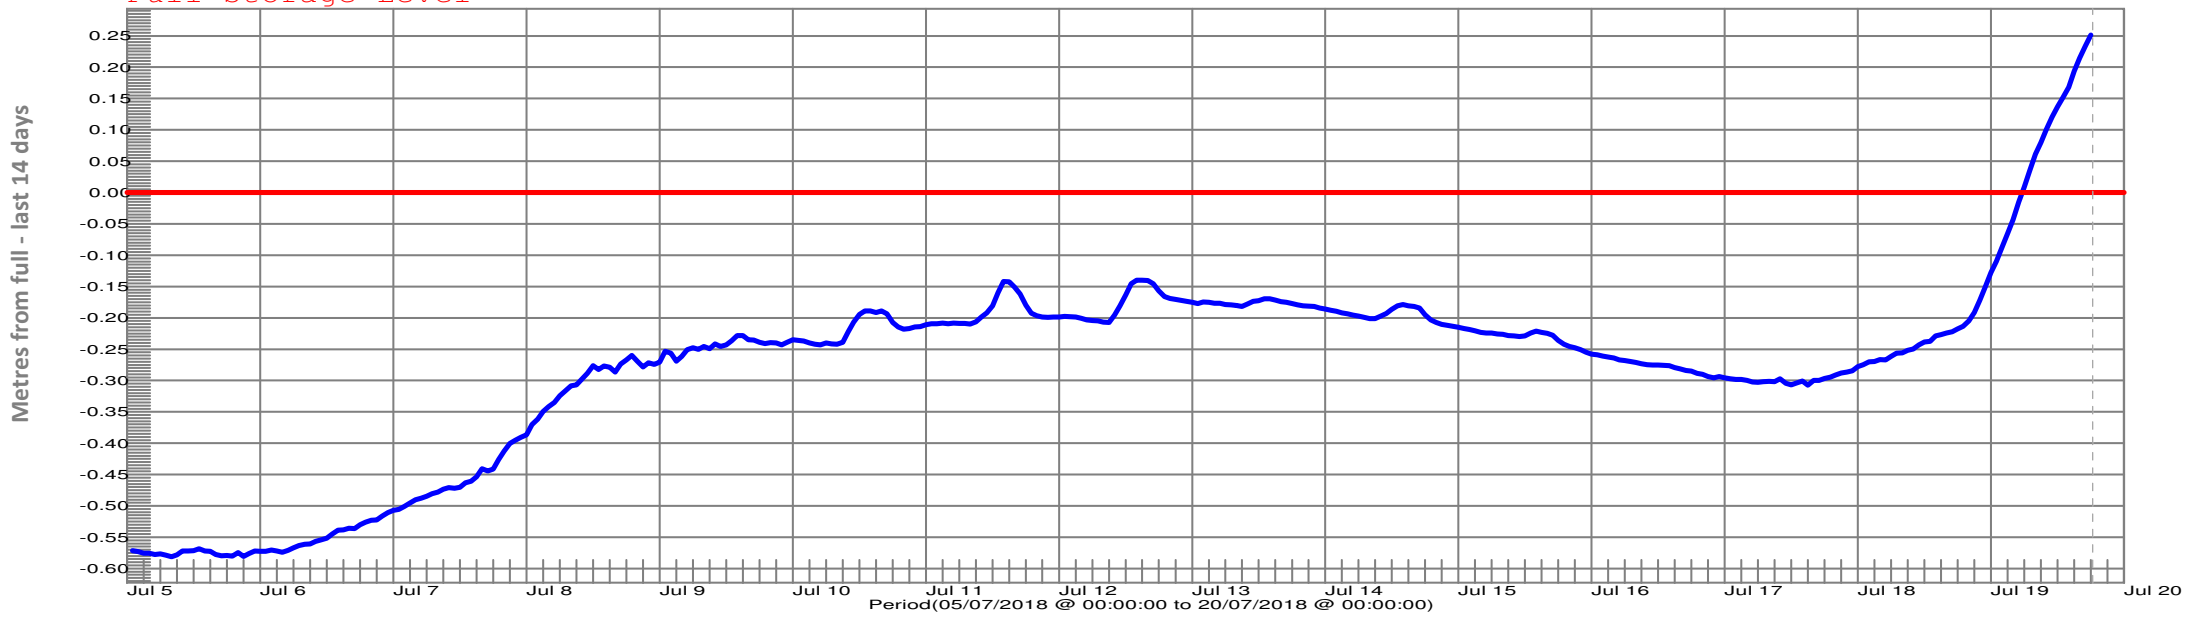

Height above Sea Level	Metres
Full Storage Level	1007.36
Last Level Reading	1007.61
Normal Minimum Operating Level	1005.84

Little Pine Lagoon at Dam
Full Storage Level

Little Pine Lagoon at Dam
Full Storage Level