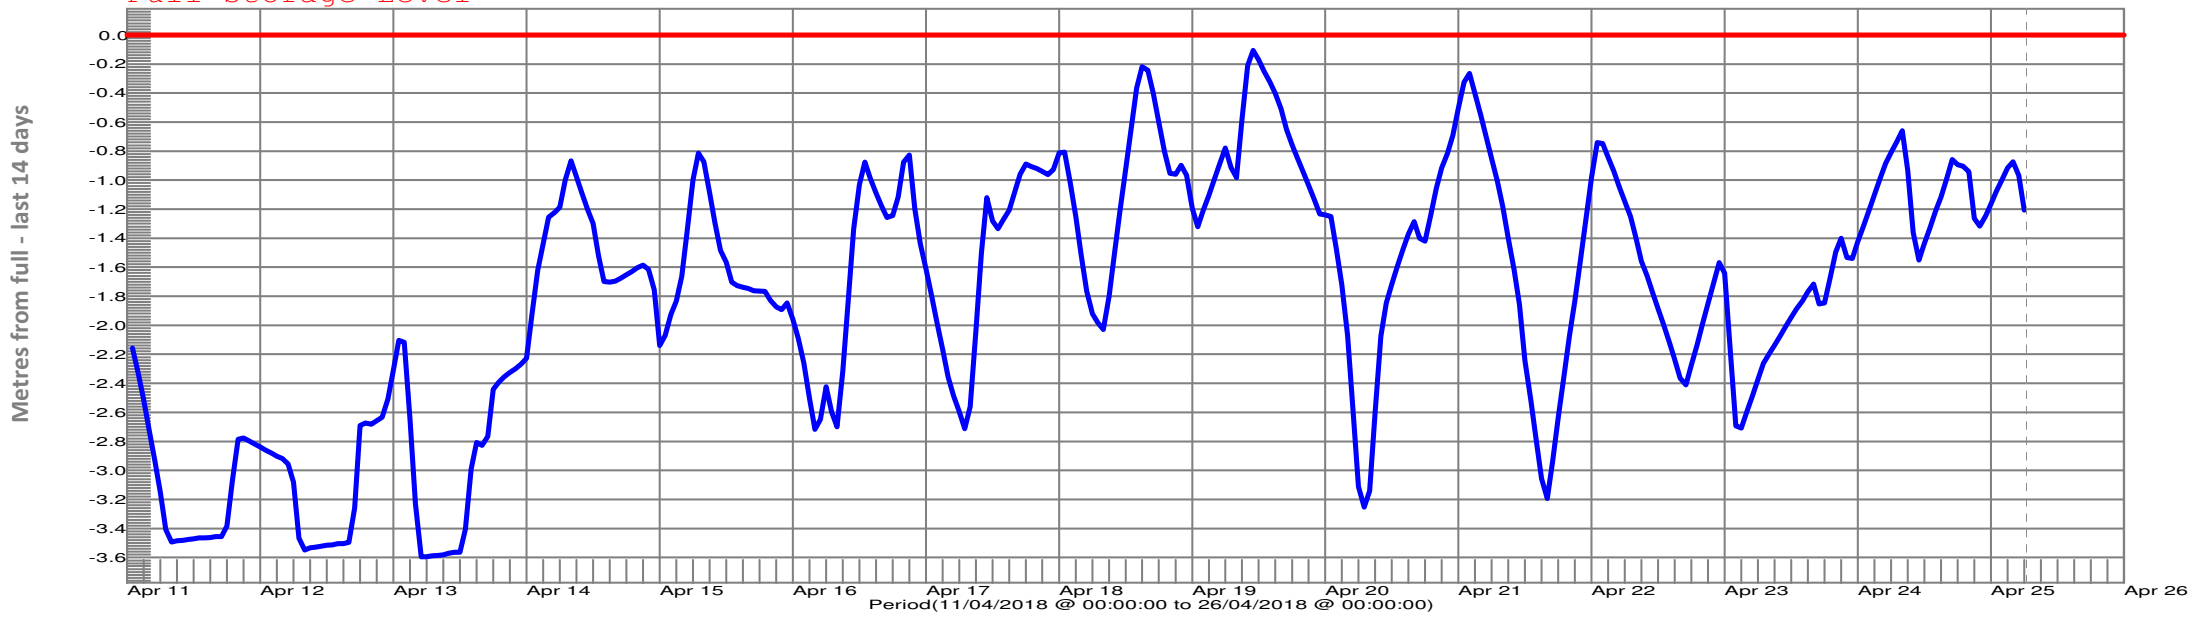

Height above Sea Level	Metres
Full Storage Level	341.830
Last Level Reading	340.495
Normal Minimum Operating Level	338.330

Image created:
 25/04/2018 @ 06:23
 Time is Eastern Standard Time (EST)
 Represented by vertical dotted line.
 (add 1hr during day light savings)

Liapootah Pond at Dam
 Full Storage Level

Liapootah Pond at Dam
 Full Storage Level