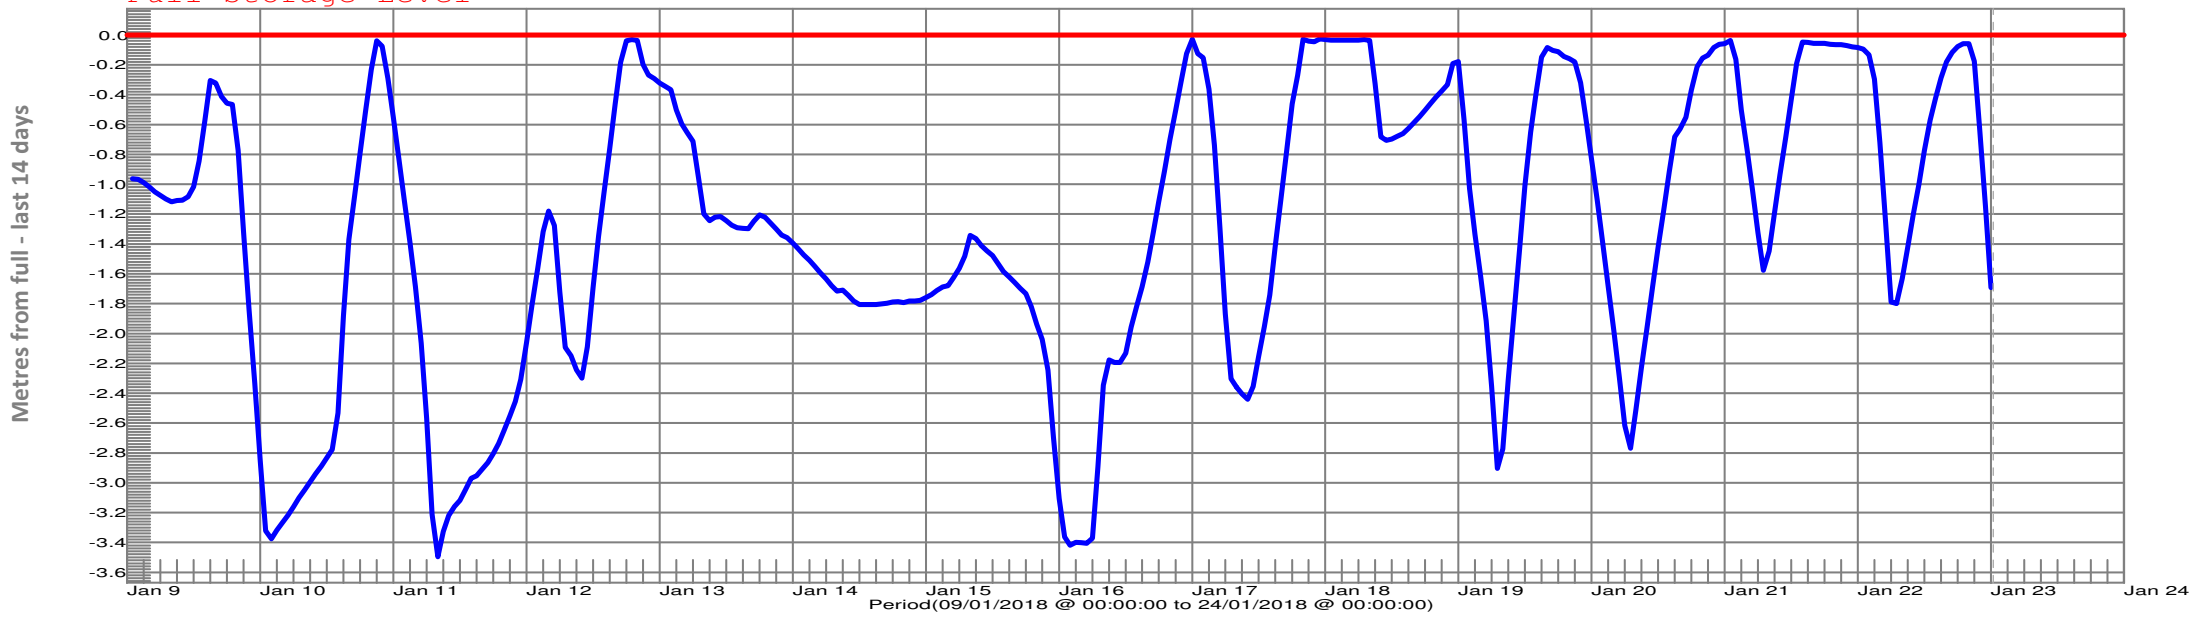

Height above Sea Level	Metres
Full Storage Level	341.830
Last Level Reading	339.855
Normal Minimum Operating Level	338.330

Liapootah Pond at Dam  
Full Storage Level

Liapootah Pond at Dam  
Full Storage Level