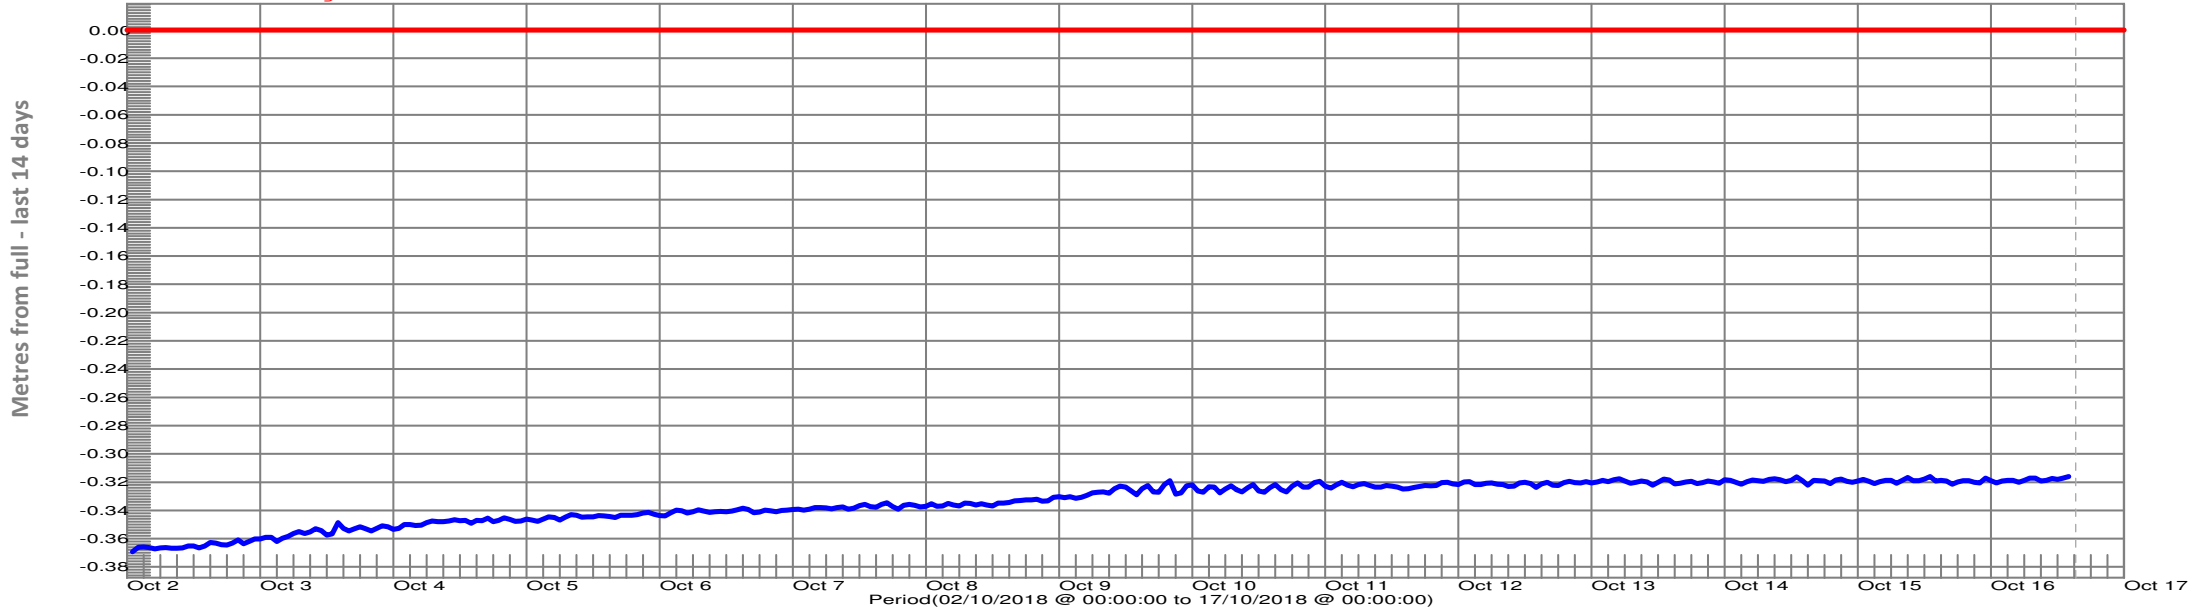

Height above Sea Level	Metres
Full Storage Level	761.991
Last Level Reading	761.673
Normal Minimum Operating Level	753.000

Laughing Jack Lagoon at Dam
Full Storage Level

Laughing Jack Lagoon at Dam
Full Storage Level