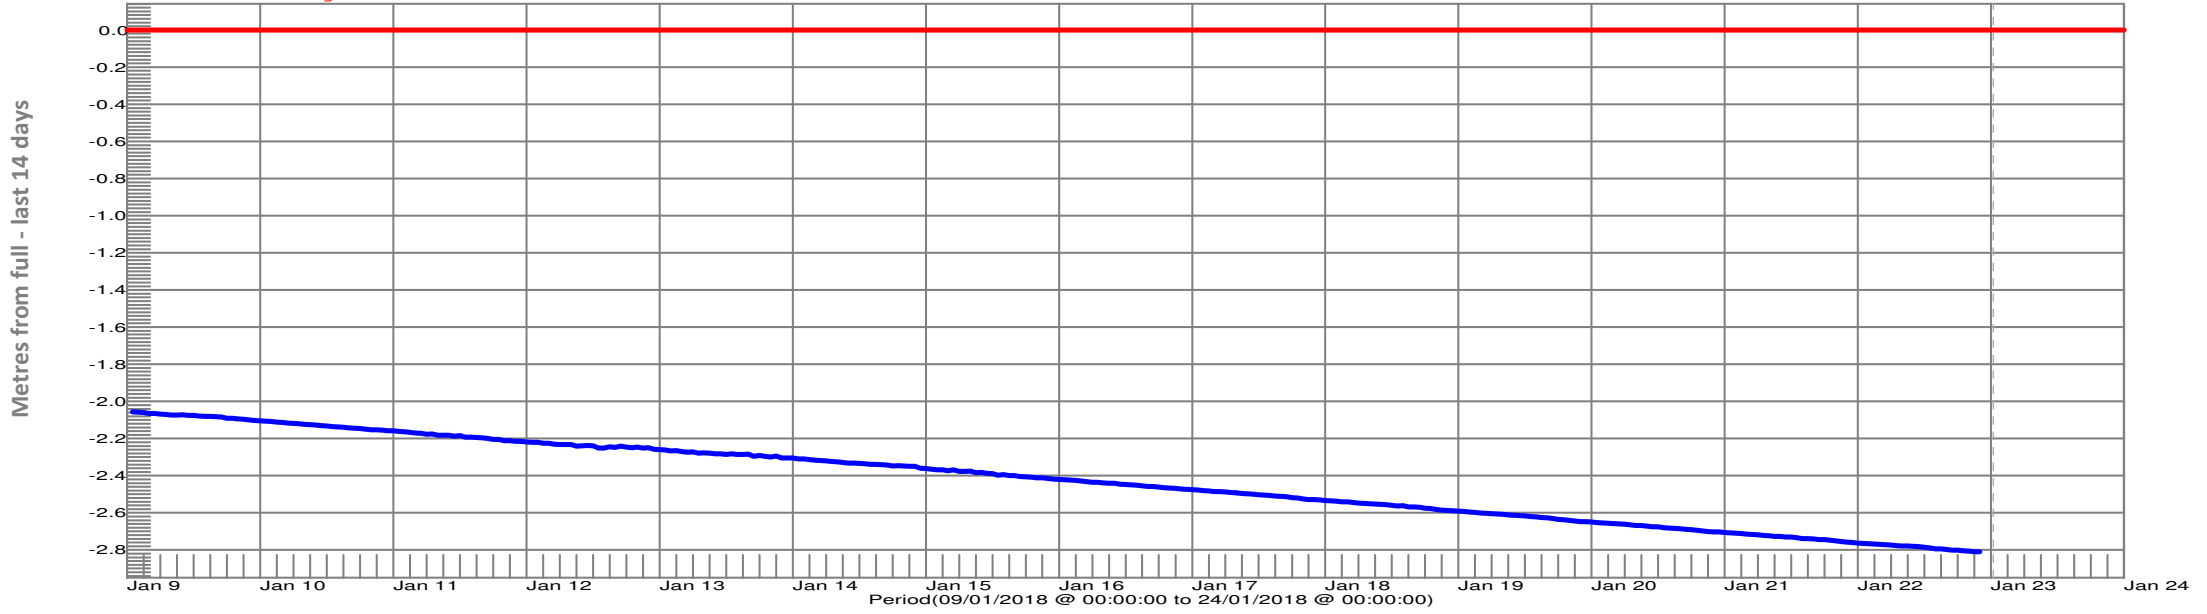

Height above Sea Level	Metres
Full Storage Level	761.991
Last Level Reading	759.180
Normal Minimum Operating Level	753.000

Image created:
 23/01/2018 @ 00:22
 Time is Eastern Standard Time (EST)
 Represented by vertical dotted line.
 (add 1hr during day light savings)

Laughing Jack Lagoon at Dam
 Full Storage Level

Laughing Jack Lagoon at Dam
 Full Storage Level