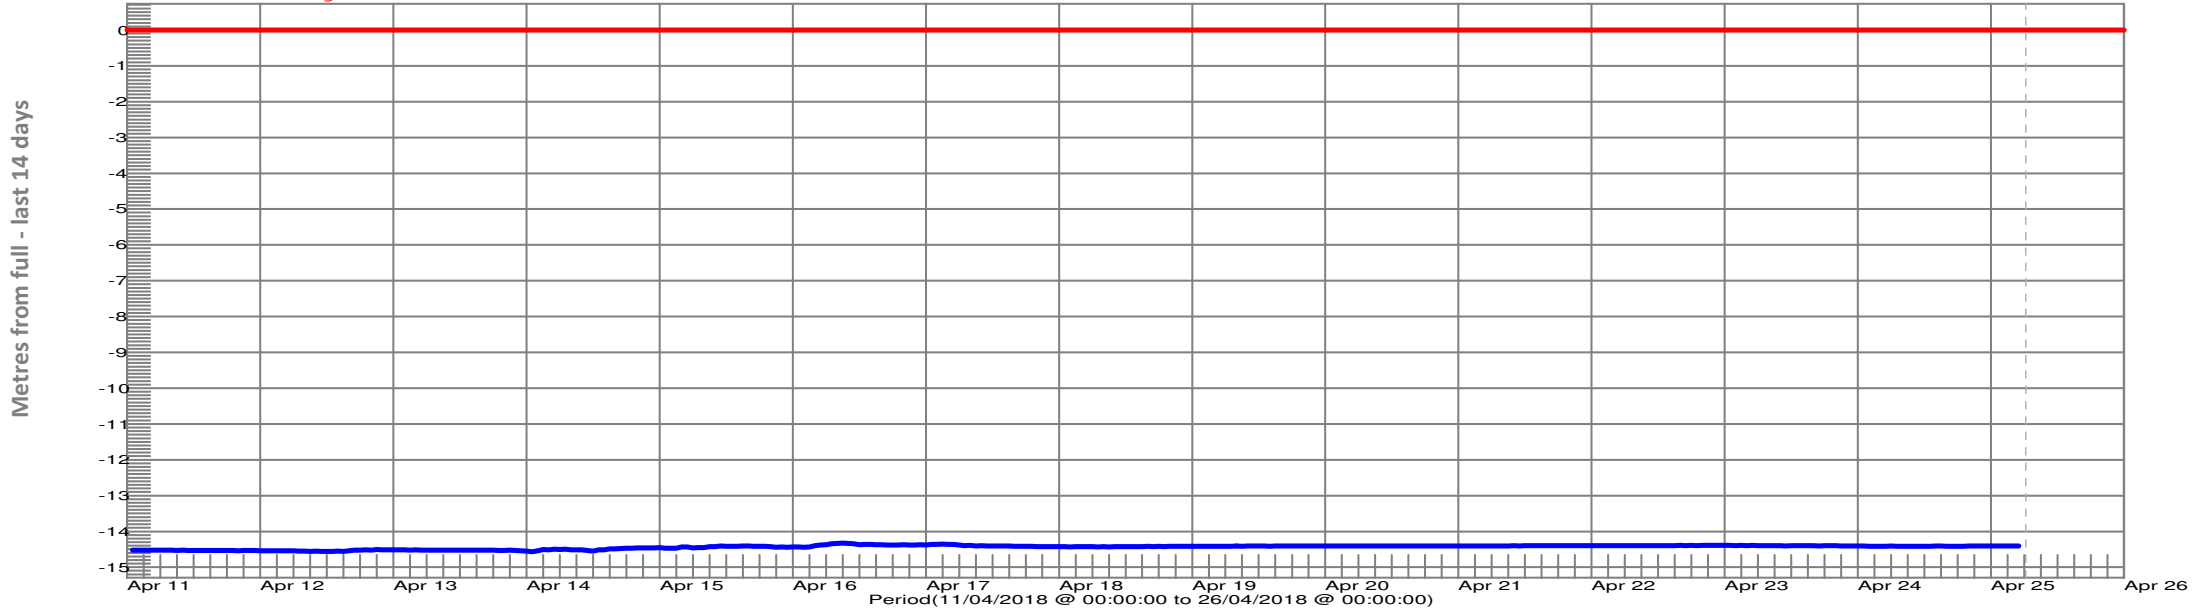

Height above Sea Level	Metres
Full Storage Level	1039.37
Last Level Reading	1024.95
Normal Minimum Operating Level	1018.03

Great Lake at Poatina Inlet
Full Storage Level

Great Lake at Poatina Inlet
Full Storage Level