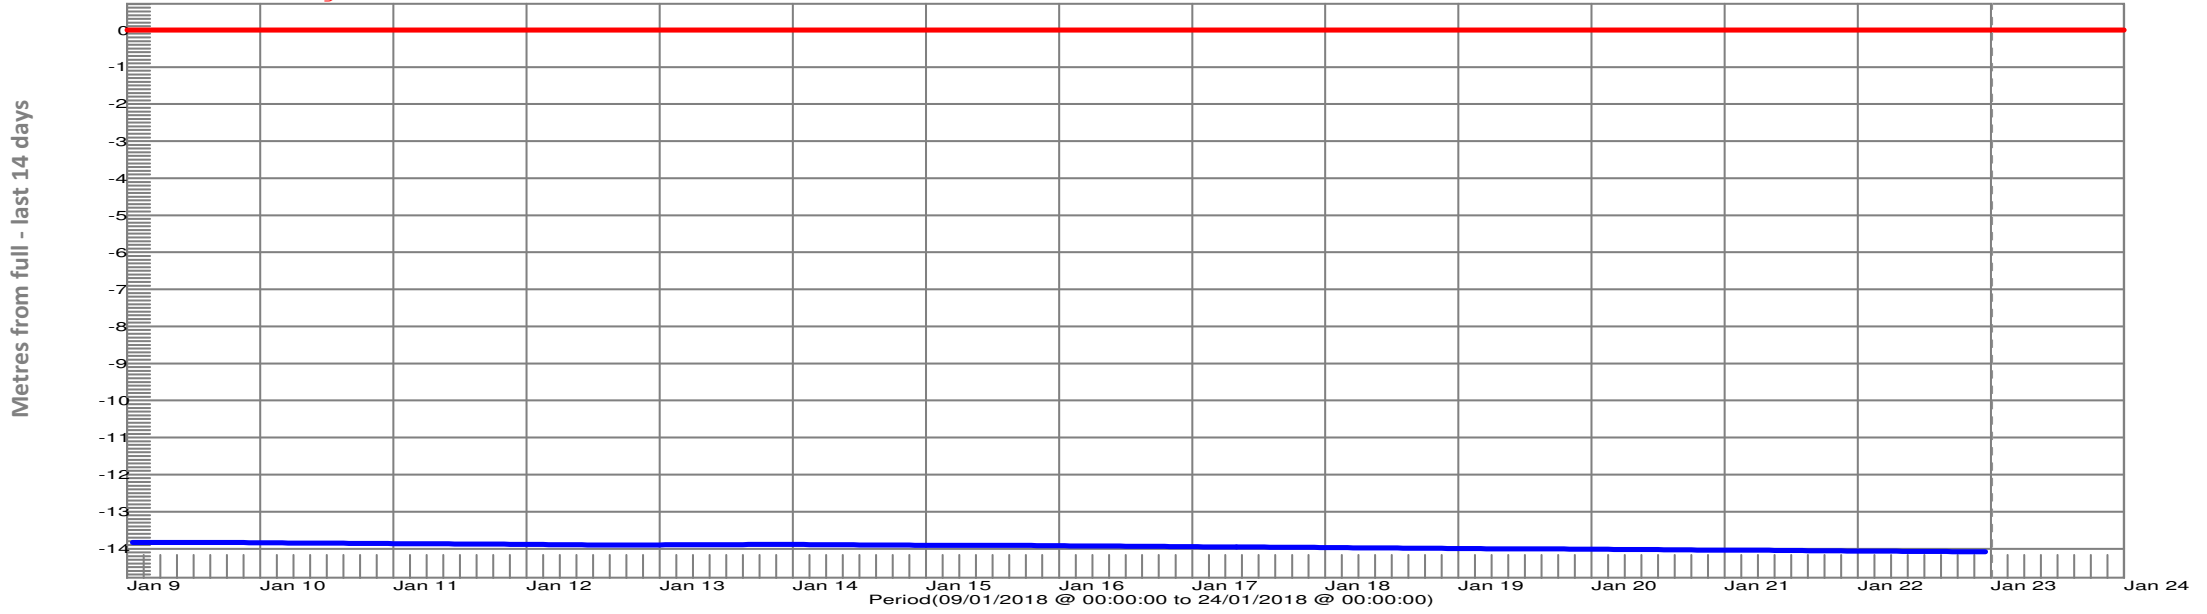

Height above Sea Level	Metres
Full Storage Level	1039.37
Last Level Reading	1025.28
Normal Minimum Operating Level	1018.03

Great Lake at Poatina Inlet
Full Storage Level

Great Lake at Poatina Inlet
Full Storage Level